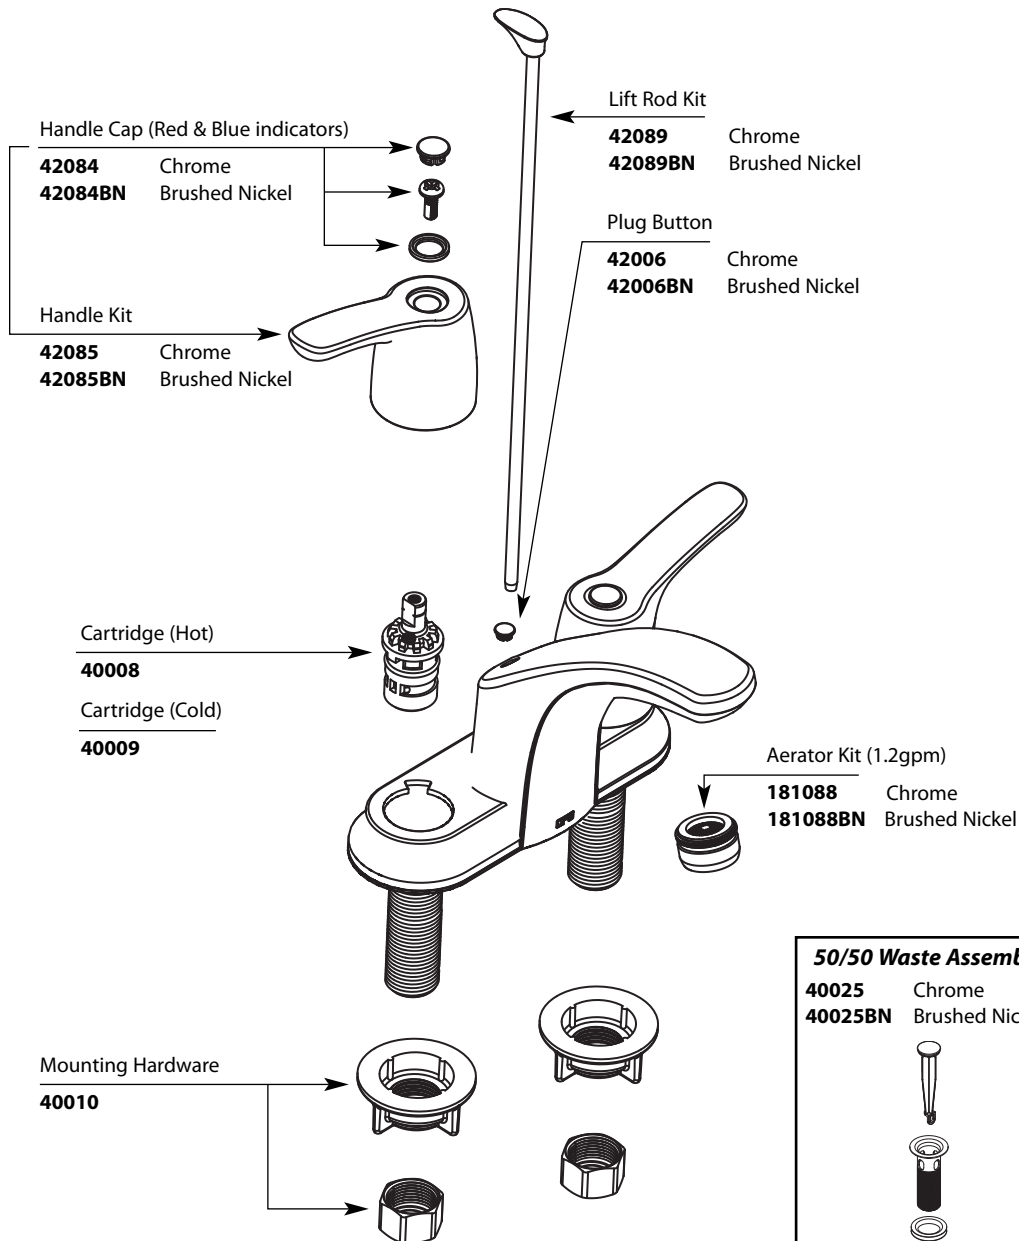

A Moen Incorporated Brand

<b>BAYSTONE™</b>		
<b>Two Handle Lavatory</b>		
<b>MODEL</b>	<b>HANDLE</b>	<b>FINISH</b>
CA42211	50/50 waste	Chrome
CA42211BN	50/50 waste	Brushed Nickel
CA42213	Less waste	Chrome
CA42213BN	Less waste	Brushed Nickel