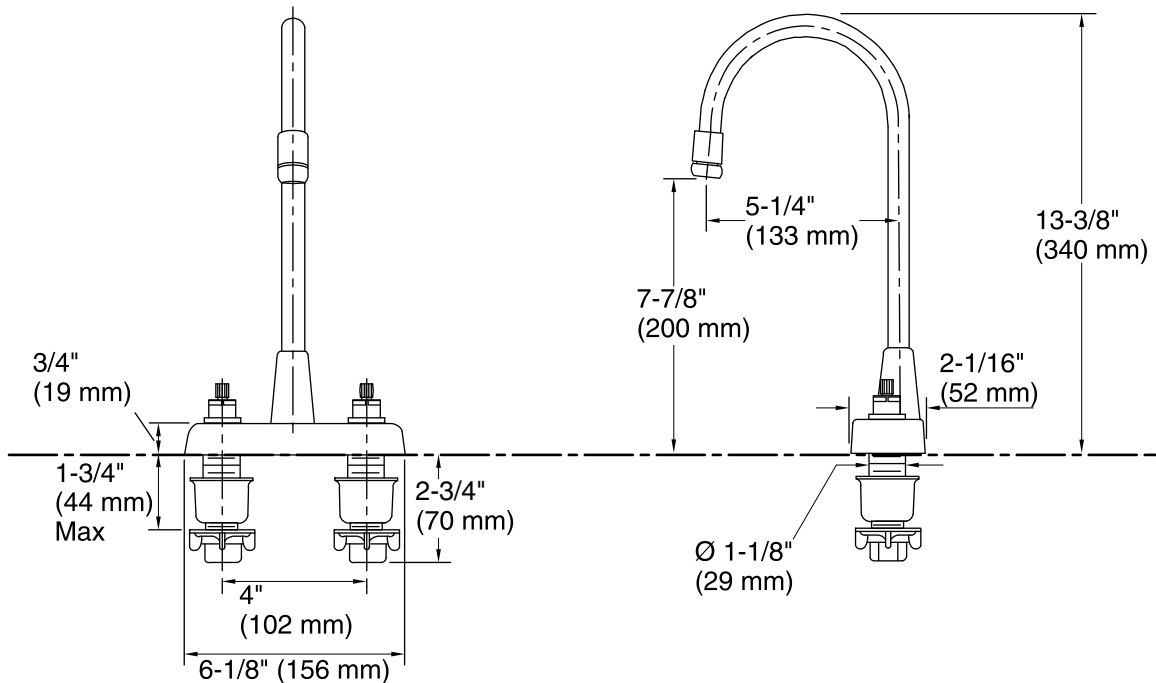

Features

- Brass construction.
- Brass valve bodies.
- Quarter-turn washerless ceramic disc valves.
- 5-1/4" (133 mm) spout reach.
- Vandal-resistant Water-Guard® aerator
- Variety of handle style options.
- Less drain.
- 1.5 gal/min (5.7 l/min) maximum flow rate [max at 60 psi (4.14 bar)].

	CP	Polished Chrome
--	----	-----------------

Technical Information

All product dimensions are nominal.

Faucet:

Flow rate: 1.5 gal/min (5.7 l/min)

Pressure: 60 psi (4.1 bar)

Spout:

Spout reach: 5-1/4" (133 mm)