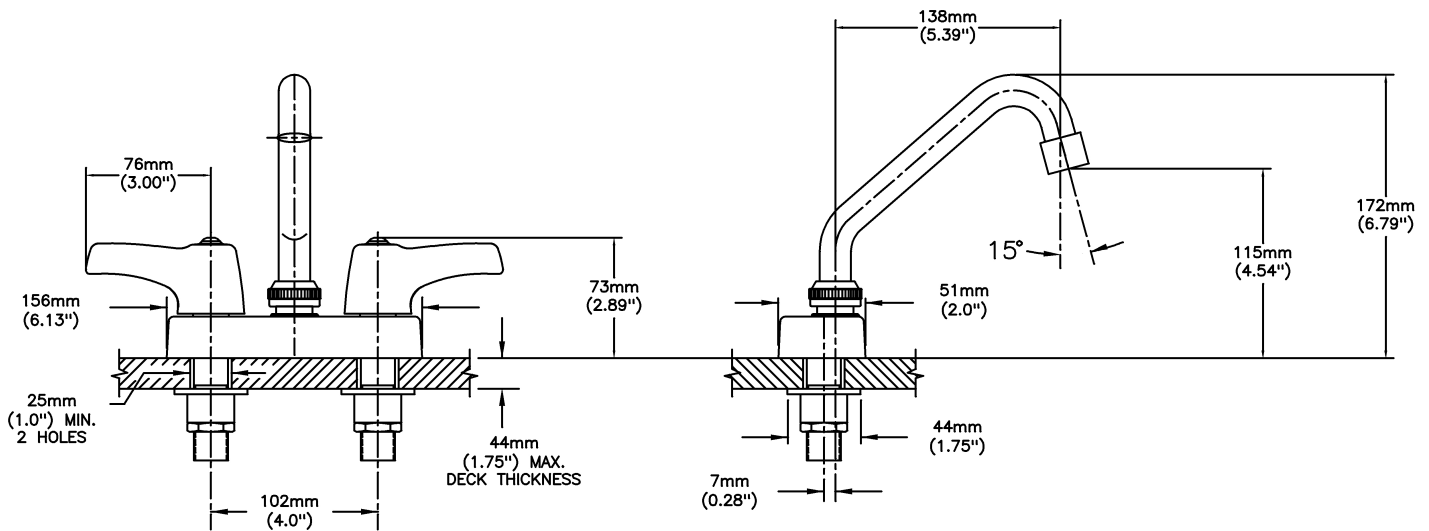

Lavatory Faucets

4" deck LESS pop-up - CER-TECK® ceramic structures

Model No: 27C4333

COMPLIES WITH:

- Verified compliant with 0.25% weighted average Pb content regulations
- CSA certified.
- Complies to ASME A112.18.1/CSA B125.1
-  Indicates compliance to ICC/ANSI A117.1
- Outlet options 2, 3, 4 and 7 are EPA WaterSense listed
- (Contact Delta Representative for State and/or Local Approvals)

SPECIFICATION:

- HEAVY DUTY CAST BRASS sink faucet
- 102mm (4") centers, two handle
- Polished chrome plated finish
- CER-TECK® ceramic structures
- Metal hold-down package
- Spout#: 3 - 152mm (6") Tubular Swing Spout(S3)
- Outlet#: 3 - Vandal Resistant 1.5 gpm (5.7L/min) Flow Control Aerator
- Handle#: 3 - 76 mm (3") Lever Blade Handles-ADA Compliant-Metal-Color indexed-Vandal Resistant screws

OPERATION:

- Not Available

(Dimensional drawing on following page)

Delta reserves the right (1) to make changes to specifications and materials, and (2) to change or discontinue models, both without notice or obligation. Dimensions are for reference. Measurement may vary plus or minus 6mm(0.25"). Mounting locations are suggested only. Check with local codes for requirements in your area. This spec was produced May 23, 2017.

INLET FOR 3/8" OR 1/2" FLEXIBLE RISER
OR 1/2-14 NPSM COUPLING NUT (NOT SUPPLIED)

Delta reserves the right (1) to make changes to specifications and materials, and (2) to change or discontinue models, both without notice or obligation. Dimensions are for reference. Measurement may vary plus or minus 6mm(0.25"). Mounting locations are suggested only. Check with local codes for requirements in your area. This spec was produced May 23, 2017.