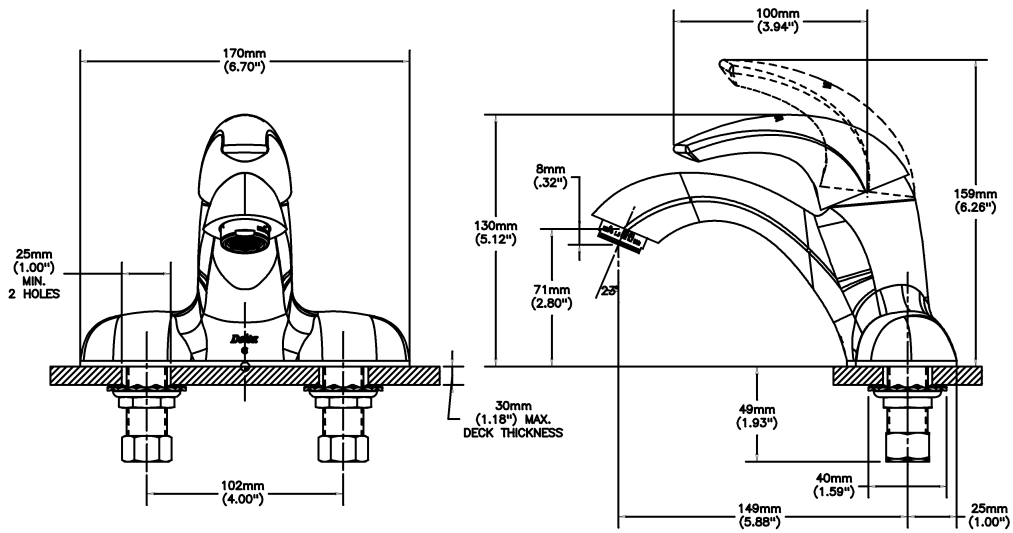

Lavatory Faucets

102mm (4")Centerset with ADA Offset Grid Strainer
(No Pop-up hole)

Model No: 22C531

COMPLIES WITH:

- CSA certified
- Verified compliant with 0.25% weighted average Pb content regulations
- Complies to ASME A112.18.1/CSA B125.1
- Complies to ASME A112.18.6 for Flex Connector Models
- ♿ Indicates compliance to ICC/ANSI A117.1
- ♻️ Outlet options 2,3 and 4 are EPA WaterSense listed
- (Contact Delta Representative for State and/or Local Approvals)

NOTES:

CA/VT Compliance:

This COMPLETE SERIES is ONLY available as CA/VT Compliant product as of June 8, 2009.

The Product Numbers have NOT changed.

(Dimensional drawing on following page)

SPECIFICATION:

- CAST BRASS
- Ceramic cartridge with rotational limit stop
- Metal hold-down package
- 102mm (4")Centerset with ADA Offset Grid Strainer (No Pop-up hole)
- Chrome Finish
- Outlet#: 3 - Vandal Resistant 1.5 gpm (5.7L/min) Flow Control Aerator
- Handle#: 1 - Vandal Resistant 89mm(3 1/2") lever handle - ADA compliant-colour indexed

OPERATION:

- Not Available

Delta reserves the right (1) to make changes to specifications and materials, and (2) to change or discontinue models, both without notice or obligation. Dimensions are for reference. Measurement may vary plus or minus 6mm(0.25"). Mounting locations are suggested only. Check with local codes for requirements in your area. This spec was produced June 01, 2017.

INLET FOR 3/8" OR 1/2" FLEXIBLE RISER
OR 1/2-14 NPSM COUPLING NUT (SUPPLIED)

Delta reserves the right (1) to make changes to specifications and materials, and (2) to change or discontinue models, both without notice or obligation. Dimensions are for reference. Measurement may vary plus or minus 6mm(0.25"). Mounting locations are suggested only. Check with local codes for requirements in your area. This spec was produced June 01, 2017.