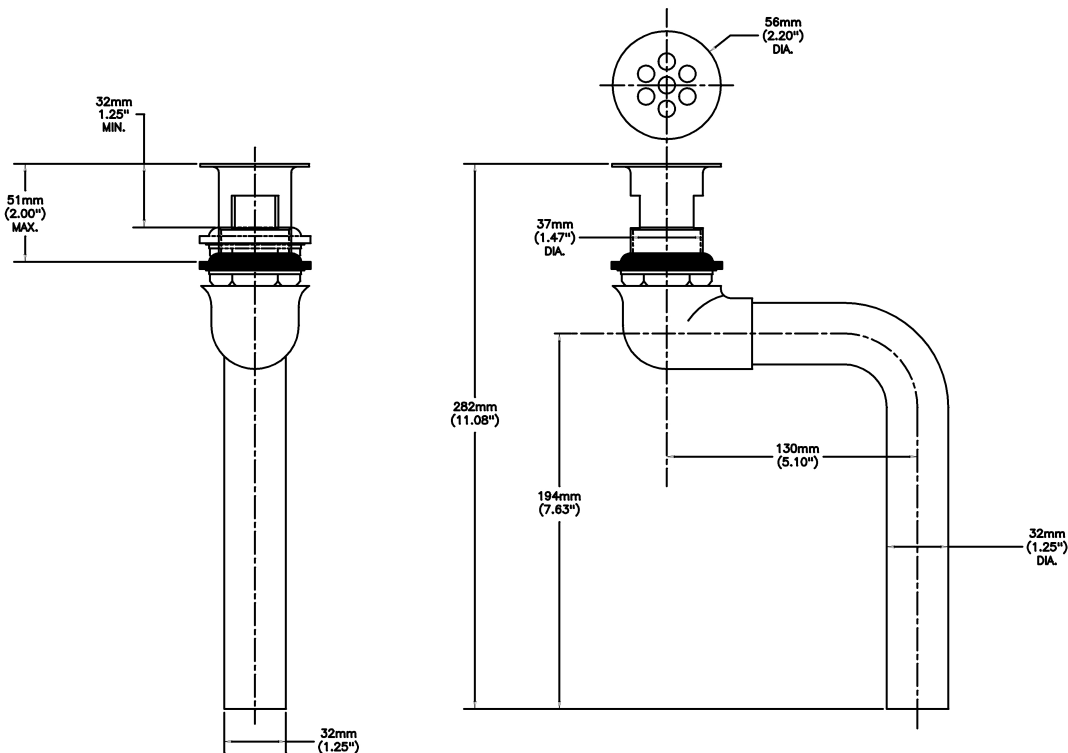

Lavatory Faucets

102mm (4")Centerset with ADA Offset Grid Strainer
(No Pop-up hole)

Model No: 22C531

COMPLIES WITH:

- CSA certified
- Verified compliant with 0.25% weighted average Pb content regulations
- Complies to ASME A112.18.1/CSA B125.1
- Complies to ASME A112.18.6 for Flex Connector Models
- ♿ Indicates compliance to ICC/ANSI A117.1
- ♻️ Outlet options 2,3 and 4 are EPA WaterSense listed
- (Contact Delta Representative for State and/or Local Approvals)

NOTES:

CA/VT Compliance:

This COMPLETE SERIES is ONLY available as CA/VT Compliant product as of June 8, 2009.

The Product Numbers have NOT changed.

(Dimensional drawing on following page)

SPECIFICATION:

- CAST BRASS
- Ceramic cartridge with rotational limit stop
- Metal hold-down package
- 102mm (4")Centerset with ADA Offset Grid Strainer (No Pop-up hole)
- Chrome Finish
- Outlet#: 3 - Vandal Resistant 1.5 gpm (5.7L/min) Flow Control Aerator
- Handle#: 1 - Vandal Resistant 89mm(3 1/2") lever handle - ADA compliant-colour indexed

OPERATION:

- Not Available

Delta reserves the right (1) to make changes to specifications and materials, and (2) to change or discontinue models, both without notice or obligation. Dimensions are for reference. Measurement may vary plus or minus 6mm(0.25"). Mounting locations are suggested only. Check with local codes for requirements in your area. This spec was produced June 01, 2017.

INLET FOR 3/8" OR 1/2" FLEXIBLE RISER
OR 1/2-14 NPSM COUPLING NUT (SUPPLIED)

Delta reserves the right (1) to make changes to specifications and materials, and (2) to change or discontinue models, both without notice or obligation. Dimensions are for reference. Measurement may vary plus or minus 6mm(0.25"). Mounting locations are suggested only. Check with local codes for requirements in your area. This spec was produced June 01, 2017.