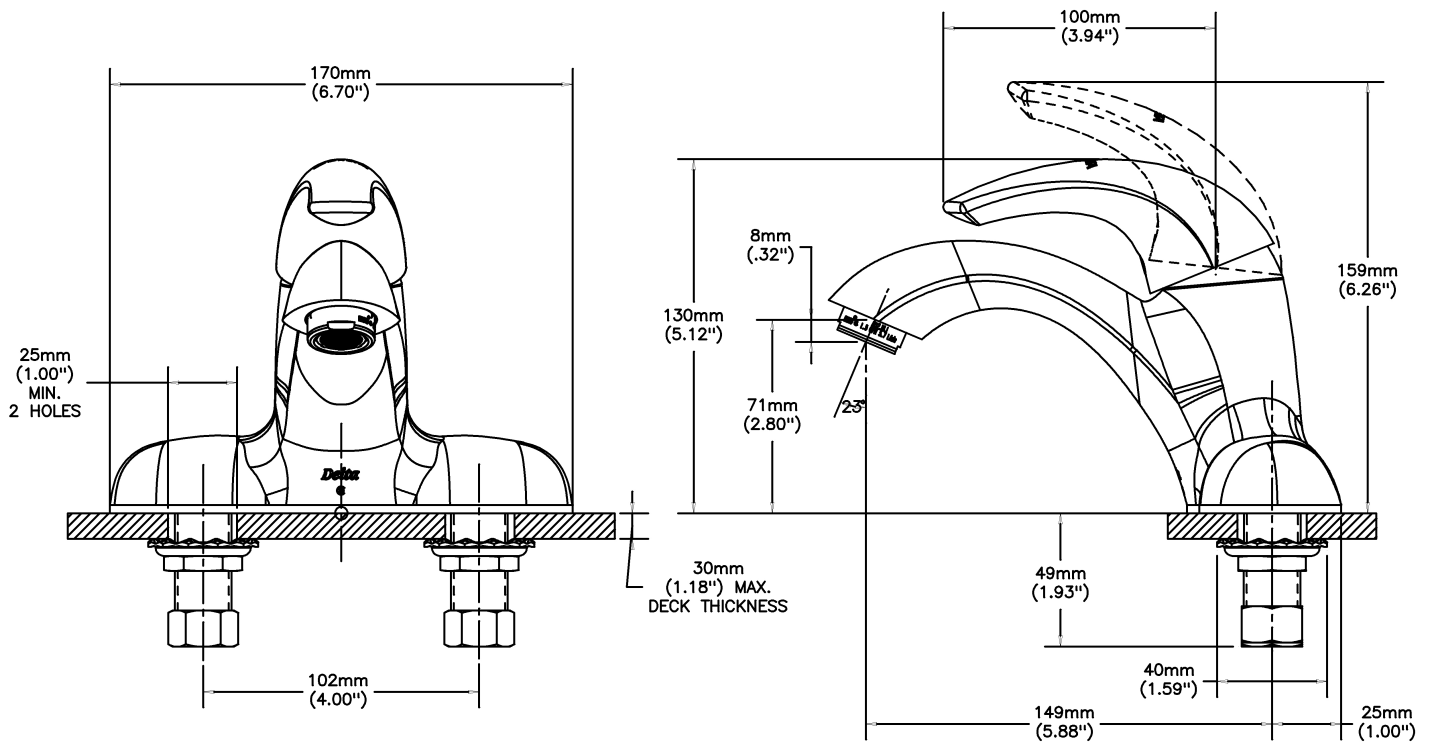

#### SPECIFICATION:

- CAST BRASS
- Ceramic cartridge with rotational limit stop
- Metal hold-down package
- 102mm (4") Centerset Less Pop-up (No Pop-up hole)
- Chrome Finish
- Outlet#: 9 - Vandal Resistant 0.35 gpm (1.32 L/min.) Non-Aerating Spray Outlet
- Handle#: 1 - Vandal Resistant 89mm(3 1/2") lever handle - ADA compliant-colour indexed

#### OPERATION:

- Not Available

***(Dimensional drawing on following page)***

Delta reserves the right (1) to make changes to specifications and materials, and (2) to change or discontinue models, both without notice or obligation. Dimensions are for reference. Measurement may vary plus or minus 6mm(0.25"). Mounting locations are suggested only. Check with local codes for requirements in your area. This spec was produced June 01, 2017.

INLET FOR 3/8" OR 1/2" FLEXIBLE RISER  
OR 1/2-14 NPSM COUPLING NUT (SUPPLIED)

Delta reserves the right (1) to make changes to specifications and materials, and (2) to change or discontinue models, both without notice or obligation. Dimensions are for reference. Measurement may vary plus or minus 6mm(0.25"). Mounting locations are suggested only. Check with local codes for requirements in your area. This spec was produced June 01, 2017.