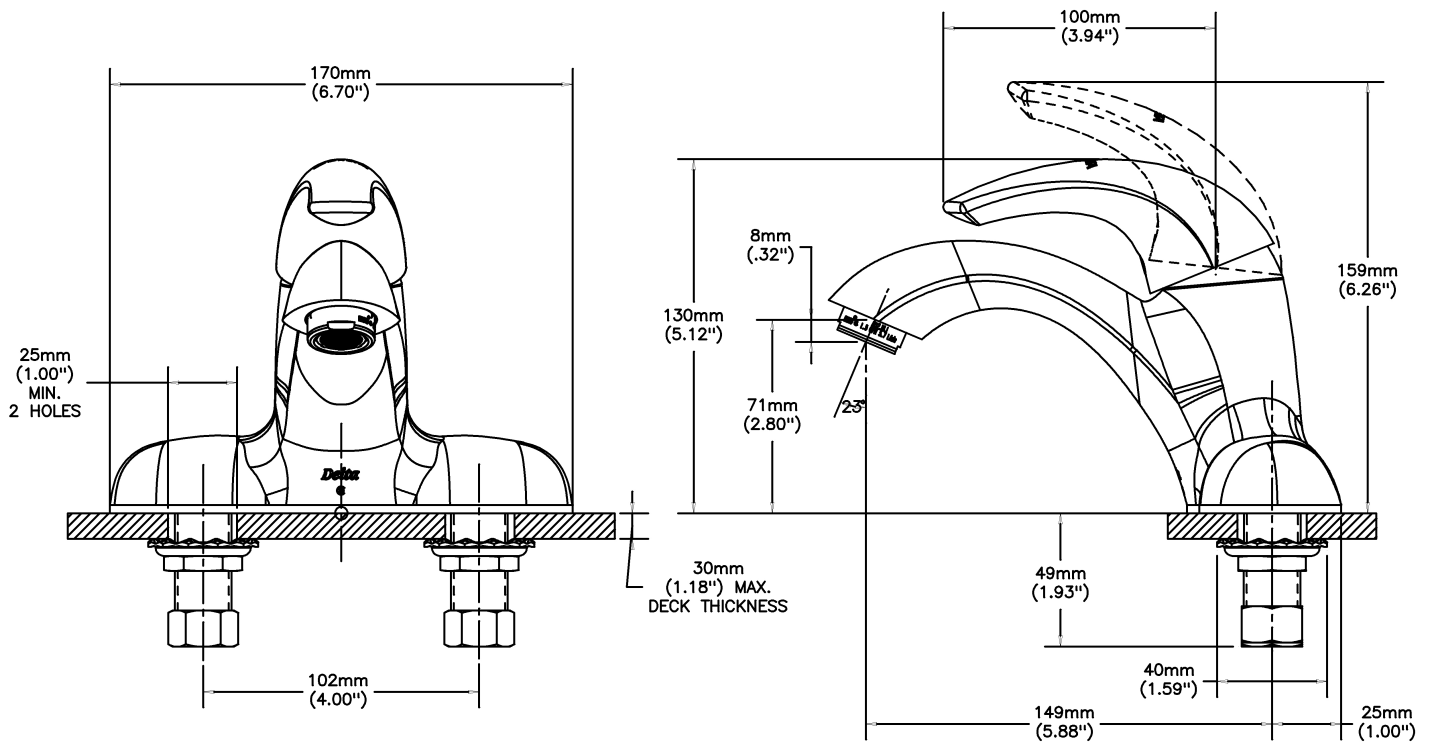

Lavatory Faucets

102mm (4") Centerset Less Pop-up (with Pop-up hole)

Model No: 22C001

COMPLIES WITH:

- CSA certified
- Verified compliant with 0.25% weighted average Pb content regulations
- Complies to ASME A112.18.1/CSA B125.1
- Complies to ASME A112.18.6 for Flex Connector Models
- ♿ Indicates compliance to ICC/ANSI A117.1
- (Contact Delta Representative for State and/or Local Approvals)

NOTES:

CA/VT Compliance:

This COMPLETE SERIES is ONLY available as CA/VT Compliant product as of June 8, 2009.

The Product Numbers have NOT changed.

(Dimensional drawing on following page)

SPECIFICATION:

- CAST BRASS
- Ceramic cartridge with rotational limit stop
- Metal hold-down package
- Single control, 102mm (4") centers
- Centerset faucet
- Chrome Finish
- Outlet: Vandal Resistant outlet (wrench flats) 1.5 USGPM (5.7L/min)
- Handle#: 1 - Vandal Resistant 89mm(3 1/2") lever handle - ADA compliant-colour indexed

OPERATION:

- Not Available

Delta reserves the right (1) to make changes to specifications and materials, and (2) to change or discontinue models, both without notice or obligation. Dimensions are for reference. Measurement may vary plus or minus 6mm(0.25"). Mounting locations are suggested only. Check with local codes for requirements in your area. This spec was produced June 01, 2017.

INLET FOR 3/8" OR 1/2" FLEXIBLE RISER
OR 1/2-14 NPSM COUPLING NUT (SUPPLIED)

Delta reserves the right (1) to make changes to specifications and materials, and (2) to change or discontinue models, both without notice or obligation. Dimensions are for reference. Measurement may vary plus or minus 6mm(0.25"). Mounting locations are suggested only. Check with local codes for requirements in your area. This spec was produced June 01, 2017.