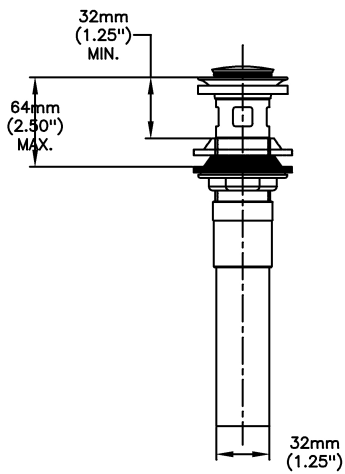

Lavatory Faucets

4" Centerset- CER-TECK ceramic structures

Model No: 21C234

COMPLIES WITH:

- CSA certified
- Complies to ASME A112.18.1/CSA B125.1
- Verified compliant with 0.25% weighted average Pb content regulations
-  Handles No. 2, 3, 4 and 5
Indicates compliance to ICC/ANSI A117.1
-  Outlet options 2,3 and 4 are EPA WaterSense listed
- (Contact Delta Representative for State and/or Local Approvals)

SPECIFICATION:

- HEAVY DUTY CAST BRASS centerset faucet
- 102mm (4") centers, two handle
- Polished chrome plated finish with polished underspout
- Metal hold-down package
- 4" Centerset- CER-TECK ceramic structures
- Outlet#: 3 - Vandal Resistant 1.5 gpm (5.7L/min) Flow Control Aerator
- Handle#: 4 - 102 mm (4") Blade Handles- ADA Compliant-Sanitary Hoods- Metal-Color indexed-Vandal resistant screws
- Standard Product With Metal Pop-up

OPERATION:

- Not Available

(Dimensional drawing on following page)

Delta reserves the right (1) to make changes to specifications and materials, and (2) to change or discontinue models, both without notice or obligation. Dimensions are for reference. Measurement may vary plus or minus 6mm(0.25"). Mounting locations are suggested only. Check with local codes for requirements in your area. This spec was produced May 31, 2017.

INLETS: 1/2" MIP/COUPLING NUTS (NUTS NOT SUPPLIED)

Delta reserves the right (1) to make changes to specifications and materials, and (2) to change or discontinue models, both without notice or obligation. Dimensions are for reference. Measurement may vary plus or minus 6mm(0.25"). Mounting locations are suggested only. Check with local codes for requirements in your area. This spec was produced May 31, 2017.