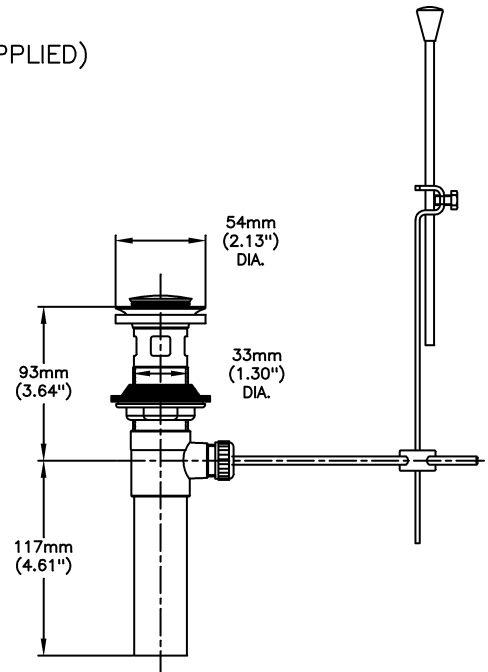

Lavatory Faucets

4" Centerset- CER-TECK ceramic structures

Model No: 21C234

COMPLIES WITH:

- CSA certified
- Complies to ASME A112.18.1/CSA B125.1
- Verified compliant with 0.25% weighted average Pb content regulations
-  Handles No. 2, 3, 4 and 5
Indicates compliance to ICC/ANSI A117.1
-  Outlet options 2,3 and 4 are EPA WaterSense listed
- (Contact Delta Representative for State and/or Local Approvals)

SPECIFICATION:

- HEAVY DUTY CAST BRASS centerset faucet
- 102mm (4") centers, two handle
- Polished chrome plated finish with polished underspout
- Metal hold-down package
- 4" Centerset- CER-TECK ceramic structures
- Outlet#: 3 - Vandal Resistant 1.5 gpm (5.7L/min) Flow Control Aerator
- Handle#: 4 - 102 mm (4") Blade Handles- ADA Compliant-Sanitary Hoods- Metal-Color indexed-Vandal resistant screws
- Standard Product With Metal Pop-up

OPERATION:

- Not Available

(Dimensional drawing on following page)

Delta reserves the right (1) to make changes to specifications and materials, and (2) to change or discontinue models, both without notice or obligation. Dimensions are for reference. Measurement may vary plus or minus 6mm(0.25"). Mounting locations are suggested only. Check with local codes for requirements in your area. This spec was produced May 31, 2017.

INLETS: 1/2" MIP/COUPLING NUTS (NUTS NOT SUPPLIED)

Delta reserves the right (1) to make changes to specifications and materials, and (2) to change or discontinue models, both without notice or obligation. Dimensions are for reference. Measurement may vary plus or minus 6mm(0.25"). Mounting locations are suggested only. Check with local codes for requirements in your area. This spec was produced May 31, 2017.