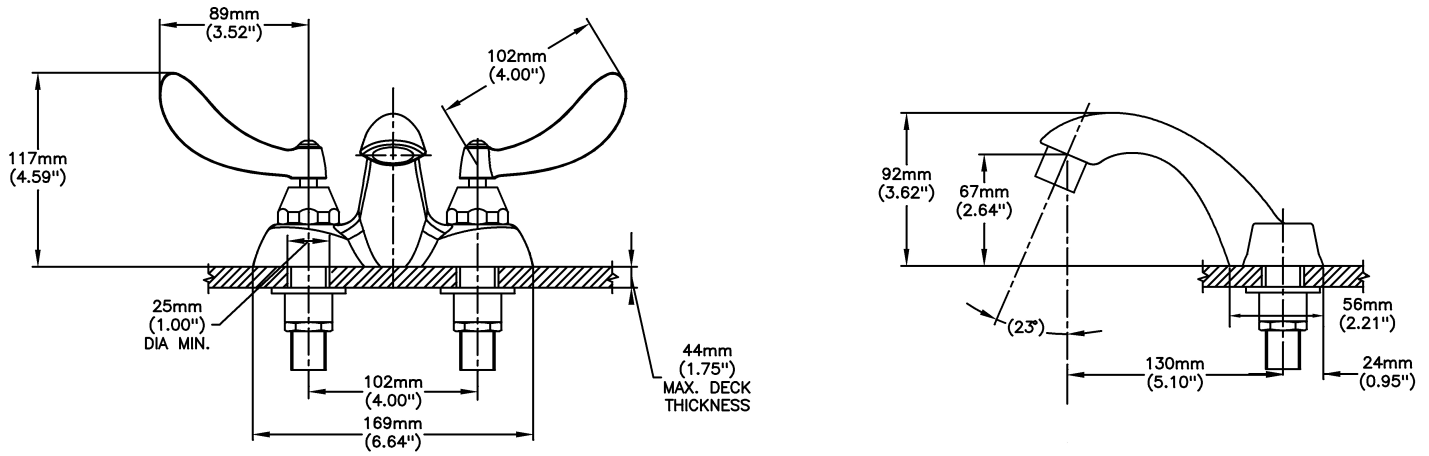

Lavatory Faucets

4" Centerset- CER-TECK ceramic structures

Model No: 21C234

COMPLIES WITH:

- CSA certified
- Complies to ASME A112.18.1/CSA B125.1
- Verified compliant with 0.25% weighted average Pb content regulations
-  Handles No. 2, 3, 4 and 5
Indicates compliance to ICC/ANSI A117.1
-  Outlet options 2,3 and 4 are EPA WaterSense listed
- (Contact Delta Representative for State and/or Local Approvals)

SPECIFICATION:

- HEAVY DUTY CAST BRASS centerset faucet
- 102mm (4") centers, two handle
- Polished chrome plated finish with polished underspout
- Metal hold-down package
- 4" Centerset- CER-TECK ceramic structures
- Outlet#: 3 - Vandal Resistant 1.5 gpm (5.7L/min) Flow Control Aerator
- Handle#: 4 - 102 mm (4") Blade Handles- ADA Compliant-Sanitary Hoods- Metal-Color indexed-Vandal resistant screws
- Standard Product With Metal Pop-up

OPERATION:

- Not Available

(Dimensional drawing on following page)

Delta reserves the right (1) to make changes to specifications and materials, and (2) to change or discontinue models, both without notice or obligation. Dimensions are for reference. Measurement may vary plus or minus 6mm(0.25"). Mounting locations are suggested only. Check with local codes for requirements in your area. This spec was produced May 31, 2017.

INLETS: 1/2" MIP/COUPLING NUTS (NUTS NOT SUPPLIED)

Delta reserves the right (1) to make changes to specifications and materials, and (2) to change or discontinue models, both without notice or obligation. Dimensions are for reference. Measurement may vary plus or minus 6mm(0.25"). Mounting locations are suggested only. Check with local codes for requirements in your area. This spec was produced May 31, 2017.