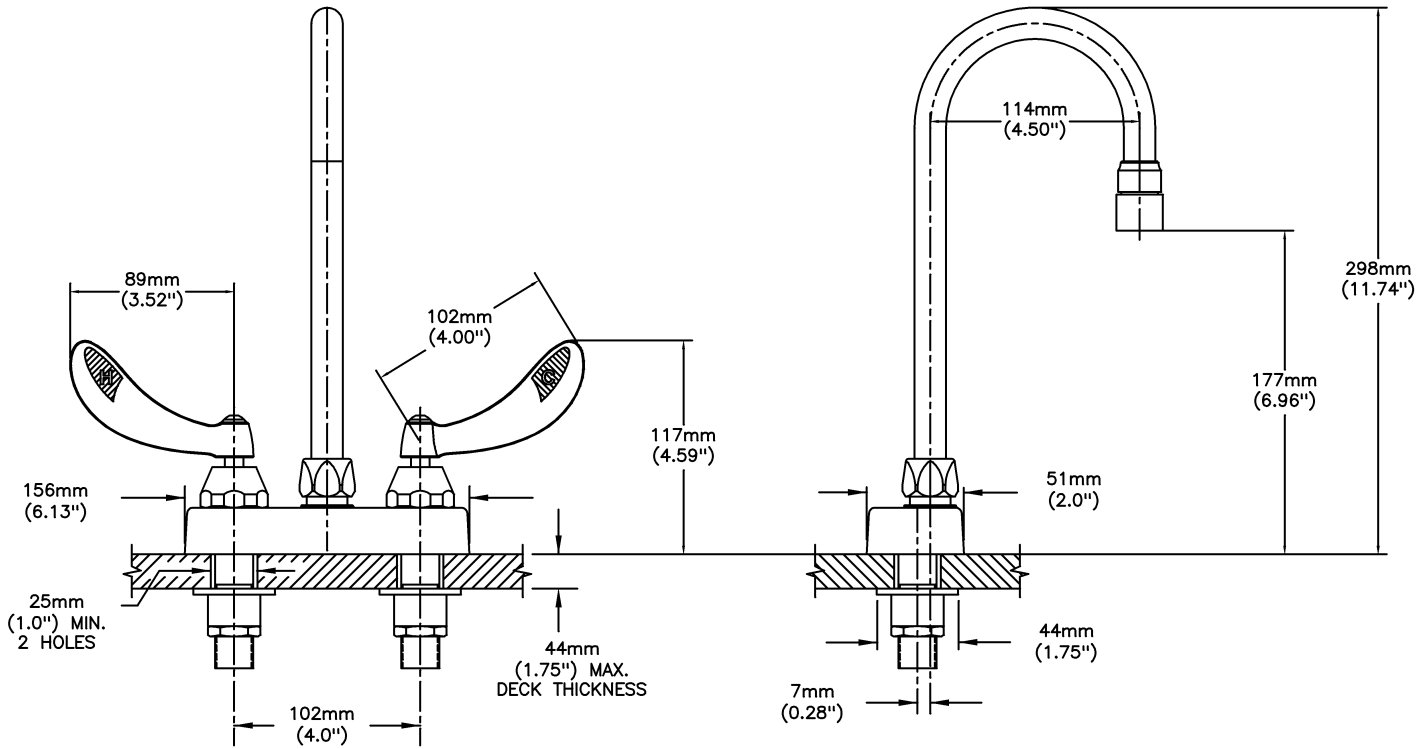

Lavatory Faucets

4" deck LESS pop-up - CER-TECK® ceramic structures

Model No: 27C4834-TI

COMPLIES WITH:

- Verified compliant with 0.25% weighted average Pb content regulations
- CSA certified.
- Complies to ASME A112.18.1/CSA B125.1
- Outlet options 2, 3, 4 and 7 are EPA WaterSense listed
- (Contact Delta Representative for State and/or Local Approvals)

SPECIFICATION:

- HEAVY DUTY CAST BRASS sink faucet
- 102mm (4") centers, two handle
- Polished chrome plated finish
- CER-TECK® ceramic structures
- Metal hold-down package
- Spout#: 8 - Gooseneck spout-4.5" spout reach -Standard rigid/swivel field installation-Vandal resistant .090" wall thickness(R2)
- Outlet#: 3 - Vandal Resistant 1.5 gpm (5.7L/min) Flow Control Aerator
- Handle#: 4 - 102 mm (4") Blade Handles- ADA Compliant-Sanitary Hoods-Metal-Color indexed-Vandal resistant screws
- Handle Temperature Indicators

OPERATION:

- Not Available

(Dimensional drawing on following page)

Delta reserves the right (1) to make changes to specifications and materials, and (2) to change or discontinue models, both without notice or obligation. Dimensions are for reference. Measurement may vary plus or minus 6mm(0.25"). Mounting locations are suggested only. Check with local codes for requirements in your area. This spec was produced June 01, 2017.

INLET FOR 3/8" OR 1/2" FLEXIBLE RISER
OR 1/2-14 NPSM COUPLING NUT (NOT SUPPLIED)

Delta reserves the right (1) to make changes to specifications and materials, and (2) to change or discontinue models, both without notice or obligation. Dimensions are for reference. Measurement may vary plus or minus 6mm(0.25"). Mounting locations are suggested only. Check with local codes for requirements in your area. This spec was produced June 01, 2017.