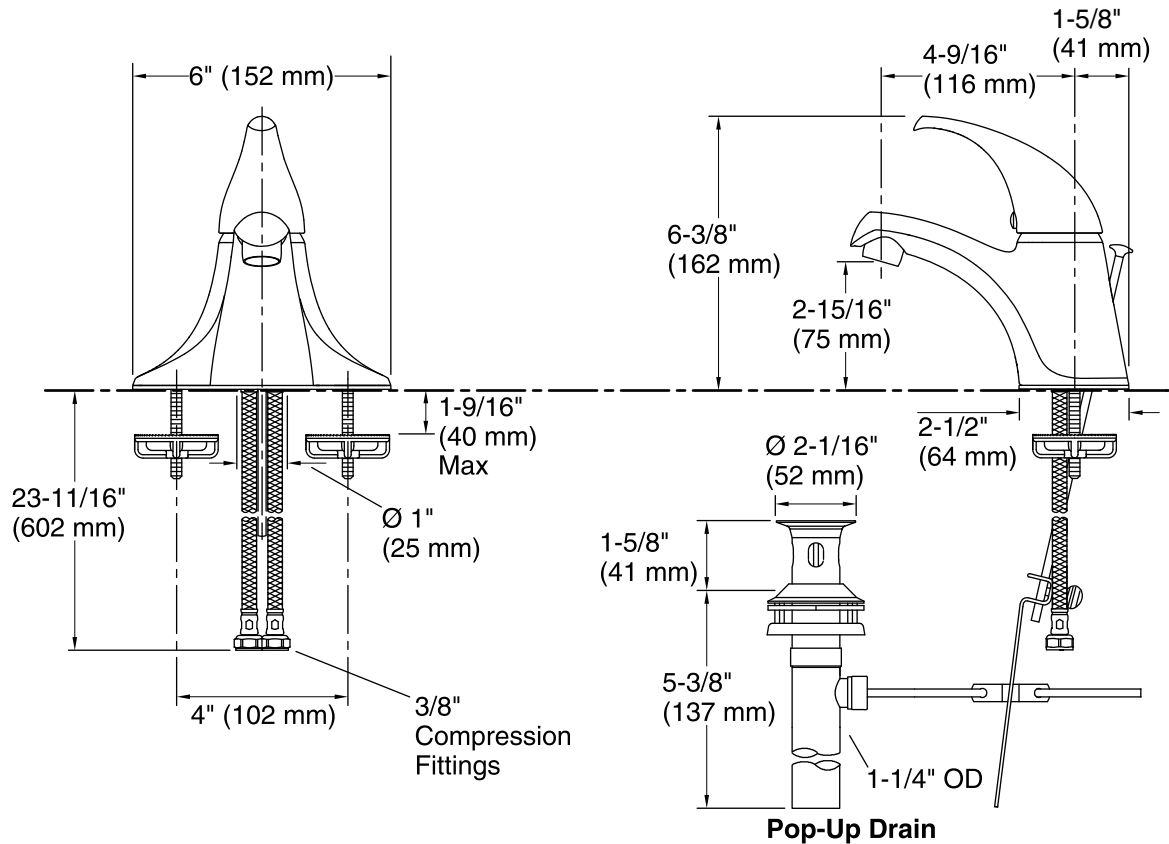

### Technical Information

All product dimensions are nominal.

#### Spout:

Spout reach: 4-3/16" (107 mm)

Handle clearance: 3-3/8" (86 mm)