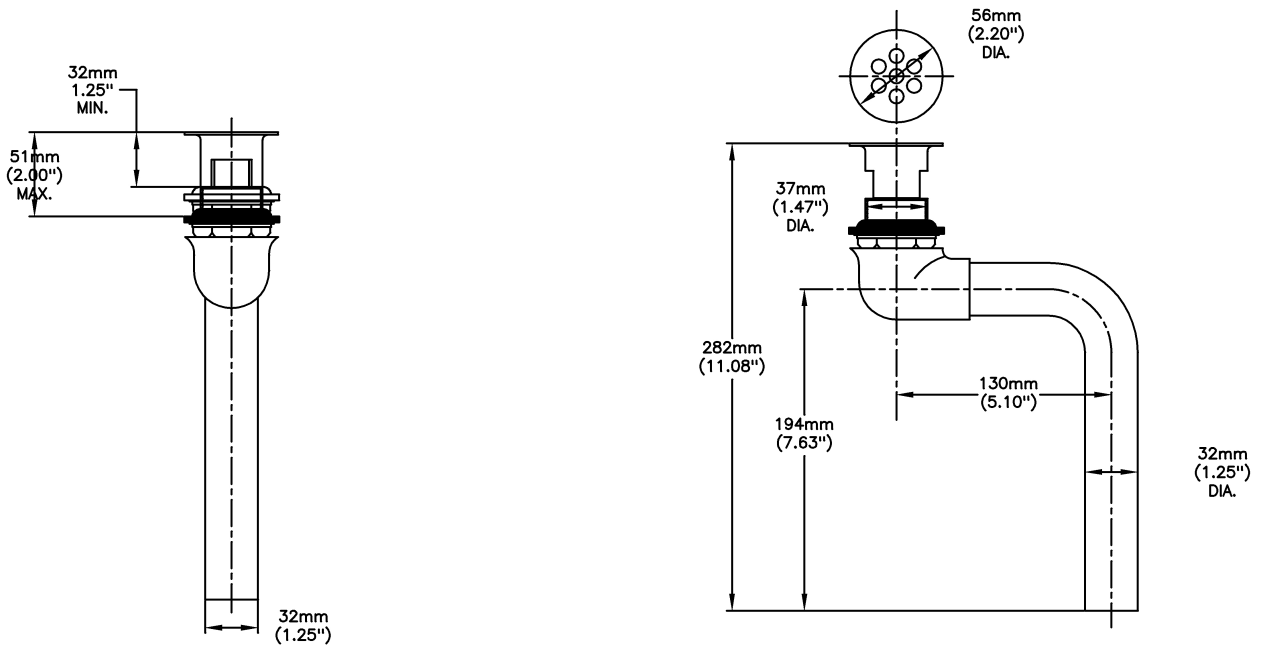

Lavatory Faucets

4" Centerset- CER-TECK ceramic structures

Model No: 21C424

COMPLIES WITH:

- CSA certified
- Complies to ASME A112.18.1/CSA B125.1
- Verified compliant with 0.25% weighted average Pb content regulations
-  Handles No. 2, 3, 4 and 5
Indicates compliance to ICC/ANSI A117.1
-  Outlet options 2,3 and 4 are EPA WaterSense listed
- (Contact Delta Representative for State and/or Local Approvals)

SPECIFICATION:

- HEAVY DUTY CAST BRASS centerset faucet
- 102mm (4") centers, two handle
- Polished chrome plated finish with polished underspout
- Metal hold-down package
- 4" Centerset- CER-TECK ceramic structures
- Outlet#: 2 - Vandal Resistant 1.5 GPM (5.7 L/Min) Laminar w/Agion® Antimicrobial
- Handle#: 4 - 102 mm (4") Blade Handles- ADA Compliant-Sanitary Hoods- Metal-Color indexed-Vandal resistant screws
- Standard Product With ADA Offset Open Grid Strainer (No Pop-up Hole)

OPERATION:

- Not Available

(Dimensional drawing on following page)

Delta reserves the right (1) to make changes to specifications and materials, and (2) to change or discontinue models, both without notice or obligation. Dimensions are for reference. Measurement may vary plus or minus 6mm(0.25"). Mounting locations are suggested only. Check with local codes for requirements in your area. This spec was produced May 31, 2017.

INLETS: 1/2" MIP/COUPLING NUTS (NUTS NOT SUPPLIED)

Delta reserves the right (1) to make changes to specifications and materials, and (2) to change or discontinue models, both without notice or obligation. Dimensions are for reference. Measurement may vary plus or minus 6mm(0.25"). Mounting locations are suggested only. Check with local codes for requirements in your area. This spec was produced May 31, 2017.