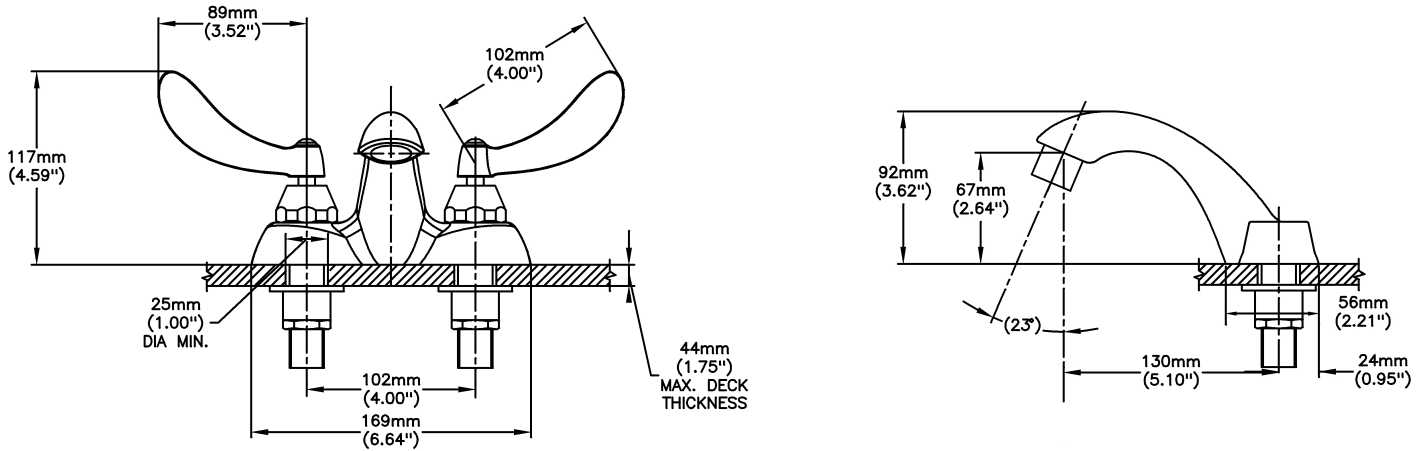

Lavatory Faucets

4" Centerset- CER-TECK ceramic structures

Model No: 21C424

COMPLIES WITH:

- CSA certified
- Complies to ASME A112.18.1/CSA B125.1
- Verified compliant with 0.25% weighted average Pb content regulations
-  Handles No. 2, 3, 4 and 5
Indicates compliance to ICC/ANSI A117.1
-  Outlet options 2,3 and 4 are EPA WaterSense listed
- (Contact Delta Representative for State and/or Local Approvals)

SPECIFICATION:

- HEAVY DUTY CAST BRASS centerset faucet
- 102mm (4") centers, two handle
- Polished chrome plated finish with polished underspout
- Metal hold-down package
- 4" Centerset- CER-TECK ceramic structures
- Outlet#: 2 - Vandal Resistant 1.5 GPM (5.7 L/Min) Laminar w/Agion® Antimicrobial
- Handle#: 4 - 102 mm (4") Blade Handles- ADA Compliant-Sanitary Hoods- Metal-Color indexed-Vandal resistant screws
- Standard Product With ADA Offset Open Grid Strainer (No Pop-up Hole)

OPERATION:

- Not Available

(Dimensional drawing on following page)

Delta reserves the right (1) to make changes to specifications and materials, and (2) to change or discontinue models, both without notice or obligation. Dimensions are for reference. Measurement may vary plus or minus 6mm(0.25"). Mounting locations are suggested only. Check with local codes for requirements in your area. This spec was produced May 31, 2017.

INLETS: 1/2" MIP/COUPLING NUTS (NUTS NOT SUPPLIED)

Delta reserves the right (1) to make changes to specifications and materials, and (2) to change or discontinue models, both without notice or obligation. Dimensions are for reference. Measurement may vary plus or minus 6mm(0.25"). Mounting locations are suggested only. Check with local codes for requirements in your area. This spec was produced May 31, 2017.