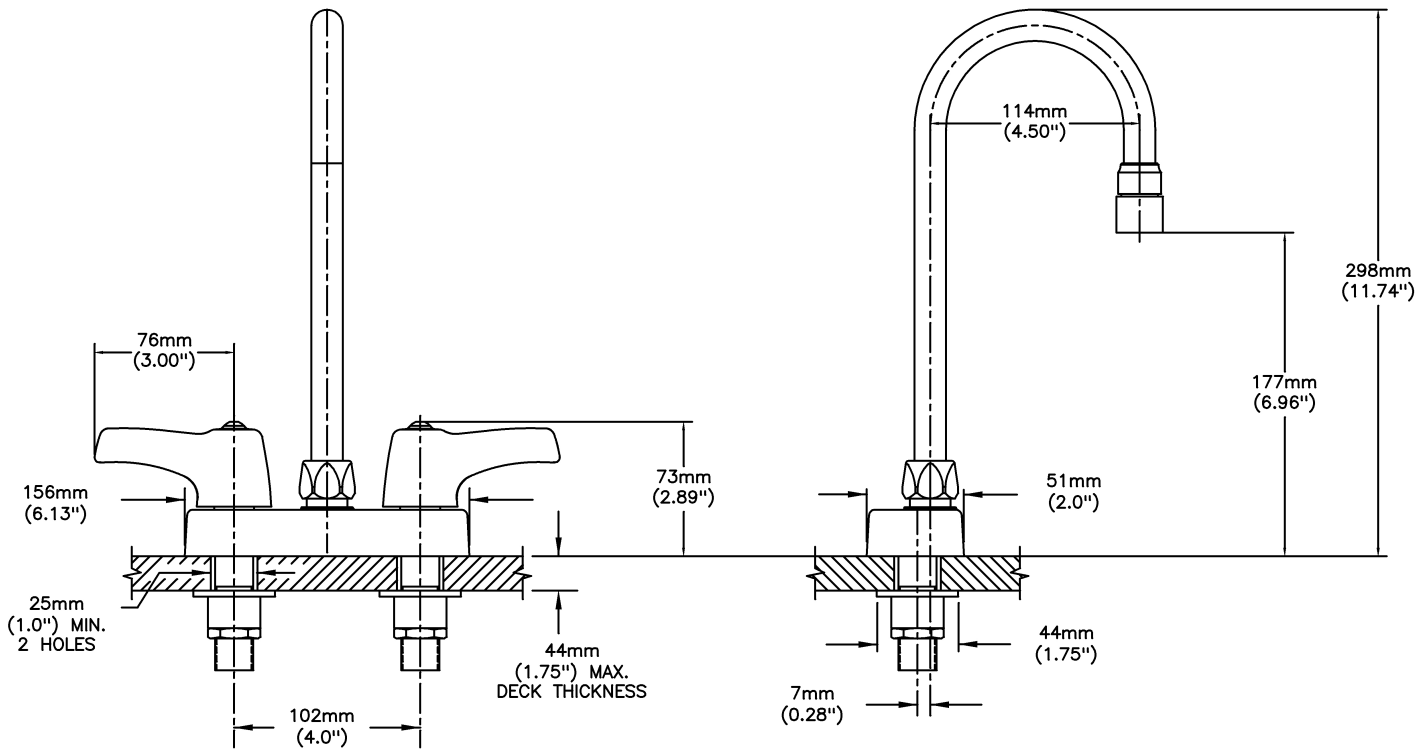

Lavatory Faucets

4" deck LESS pop-up - CER-TECK® ceramic structures

Model No: 27C4853

COMPLIES WITH:

- Verified compliant with 0.25% weighted average Pb content regulations
- CSA certified.
- Complies to ASME A112.18.1/CSA B125.1
-  Indicates compliance to ICC/ANSI A117.1
- (Contact Delta Representative for State and/or Local Approvals)

SPECIFICATION:

- HEAVY DUTY CAST BRASS sink faucet
- 102mm (4") centers, two handle
- Polished chrome plated finish
- CER-TECK® ceramic structures
- Metal hold-down package
- Spout#: 8 - Gooseneck spout-4.5" spout reach -Standard rigid/swivel field installation-Vandal resistant .090" wall thickness(R2)
- Outlet#: 5 - Vandal Resistant 0.5gpm (1.9 L/min) Non-Aerating Spray Outlet
- Handle#: 3 - 76 mm (3") Lever Blade Handles-ADA Compliant-Metal-Color indexed-Vandal Resistant screws

OPERATION:

- Not Available

(Dimensional drawing on following page)

Delta reserves the right (1) to make changes to specifications and materials, and (2) to change or discontinue models, both without notice or obligation. Dimensions are for reference. Measurement may vary plus or minus 6mm(0.25"). Mounting locations are suggested only. Check with local codes for requirements in your area. This spec was produced June 01, 2017.

INLET FOR 3/8" OR 1/2" FLEXIBLE RISER
OR 1/2-14 NPSM COUPLING NUT (NOT SUPPLIED)

Delta reserves the right (1) to make changes to specifications and materials, and (2) to change or discontinue models, both without notice or obligation. Dimensions are for reference. Measurement may vary plus or minus 6mm(0.25"). Mounting locations are suggested only. Check with local codes for requirements in your area. This spec was produced June 01, 2017.