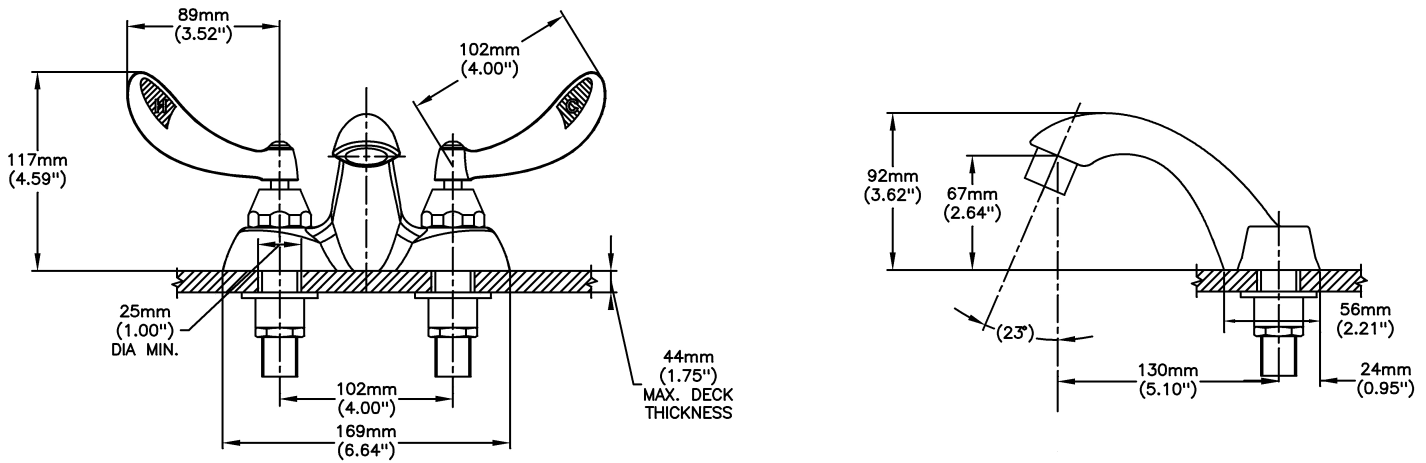

Lavatory Faucets

4" Centerset- CER-TECK ceramic structures

Model No: 21C154-TI

COMPLIES WITH:

- CSA certified
- Complies to ASME A112.18.1/CSA B125.1
- Verified compliant with 0.25% weighted average Pb content regulations
-  Handles No. 2, 3, 4 and 5
Indicates compliance to ICC/ANSI A117.1
- (Contact Delta Representative for State and/or Local Approvals)

SPECIFICATION:

- HEAVY DUTY CAST BRASS centerset faucet
- 102mm (4") centers, two handle
- Polished chrome plated finish with polished underspout
- Metal hold-down package
- 4" Centerset- CER-TECK ceramic structures
- Outlet#: 5 - Vandal Resistant 0.5gpm (1.9 L/min) Non-Aerating Spray Outlet
- Handle#: 4 - 102 mm (4") Blade Handles- ADA Compliant-Sanitary Hoods- Metal-Color indexed-Vandal resistant screws
- Standard Product Less Pop-up (No Pop-up Hole)
- Handle Temperature Indicators

OPERATION:

- Not Available

(Dimensional drawing on following page)

Delta reserves the right (1) to make changes to specifications and materials, and (2) to change or discontinue models, both without notice or obligation. Dimensions are for reference. Measurement may vary plus or minus 6mm(0.25"). Mounting locations are suggested only. Check with local codes for requirements in your area. This spec was produced May 23, 2017.

INLETS: 1/2" MIP/COUPLING NUTS (NUTS NOT SUPPLIED)

Delta reserves the right (1) to make changes to specifications and materials, and (2) to change or discontinue models, both without notice or obligation. Dimensions are for reference. Measurement may vary plus or minus 6mm(0.25"). Mounting locations are suggested only. Check with local codes for requirements in your area. This spec was produced May 23, 2017.