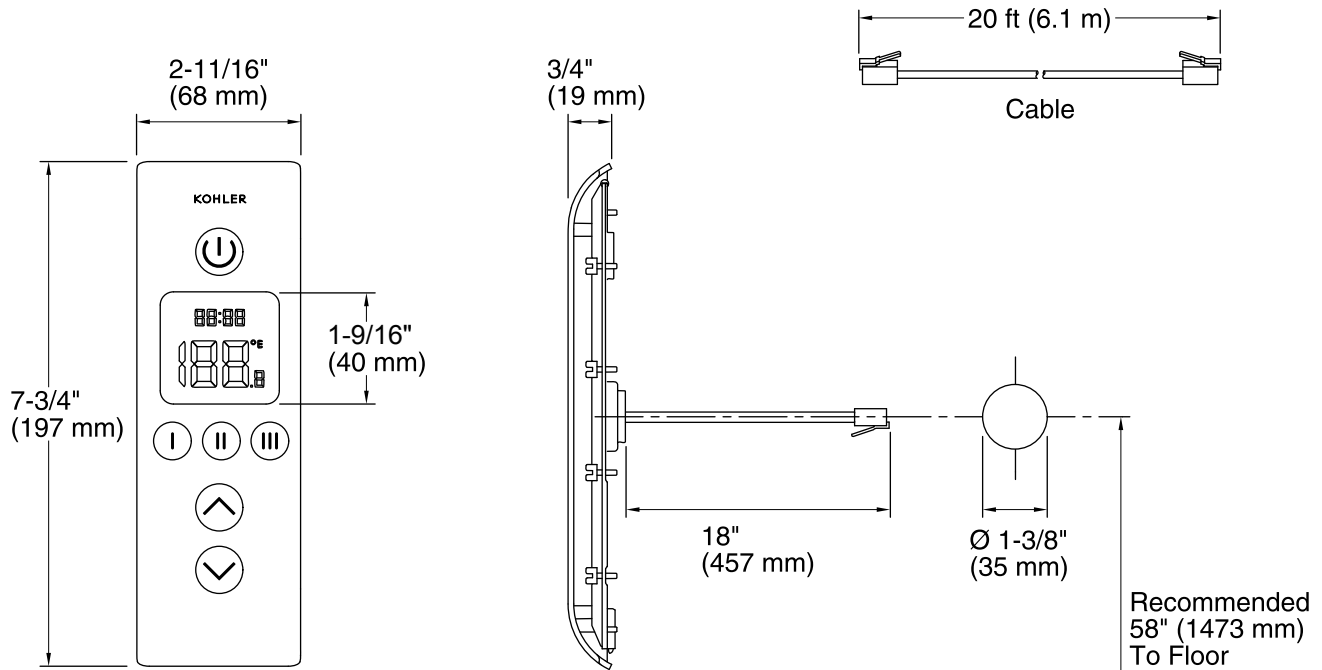

Technical Information

All product dimensions are nominal.

Max. Ambient temp: 125°F (51.7°C)

Notes

Install this product according to the installation guide.