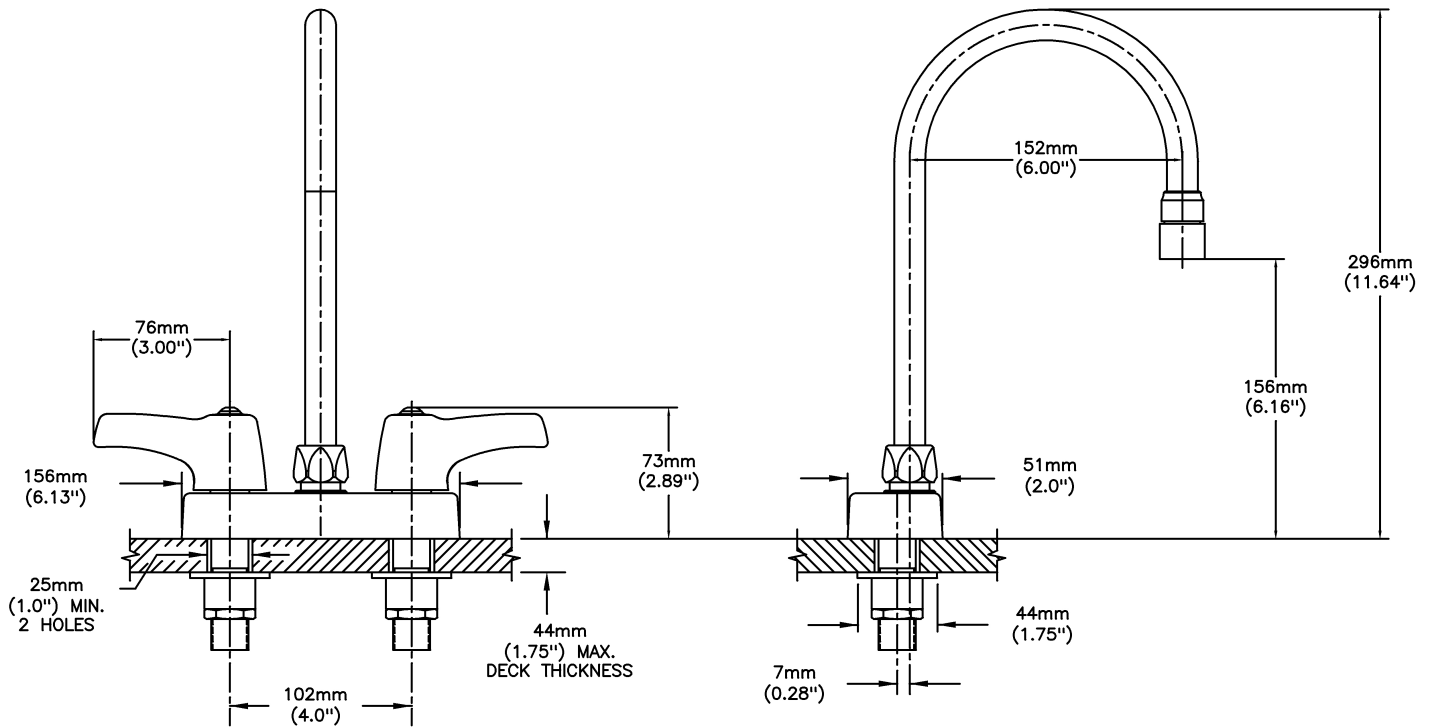

#### SPECIFICATION:

- HEAVY DUTY CAST BRASS sink faucet
- 102mm (4") centers, two handle
- Polished chrome plated finish
- CER-TECK® ceramic structures
- Metal hold-down package
- Spout#: 9 - Gooseneck spout-6.0" spout reach - 10.4" height (unmounted)- Standard rigid/swivel field installation unless LS Limited swing option selected- Vandal resistant .090" wall thickness-(R4)
- Outlet#: 2 - Vandal Resistant 1.5 GPM (5.7 L/Min) Laminar w/Agion® Antimicrobial
- Handle#: 3 - 76 mm (3") Lever Blade Handles-ADA Compliant-Metal-Color indexed-Vandal Resistant screws

#### OPERATION:

- Not Available

***(Dimensional drawing on following page)***

Delta reserves the right (1) to make changes to specifications and materials, and (2) to change or discontinue models, both without notice or obligation. Dimensions are for reference. Measurement may vary plus or minus 6mm(0.25"). Mounting locations are suggested only. Check with local codes for requirements in your area. This spec was produced June 01, 2017.

INLET FOR 3/8" OR 1/2" FLEXIBLE RISER  
OR 1/2-14 NPSM COUPLING NUT (NOT SUPPLIED)

Delta reserves the right (1) to make changes to specifications and materials, and (2) to change or discontinue models, both without notice or obligation. Dimensions are for reference. Measurement may vary plus or minus 6mm(0.25"). Mounting locations are suggested only. Check with local codes for requirements in your area. This spec was produced June 01, 2017.