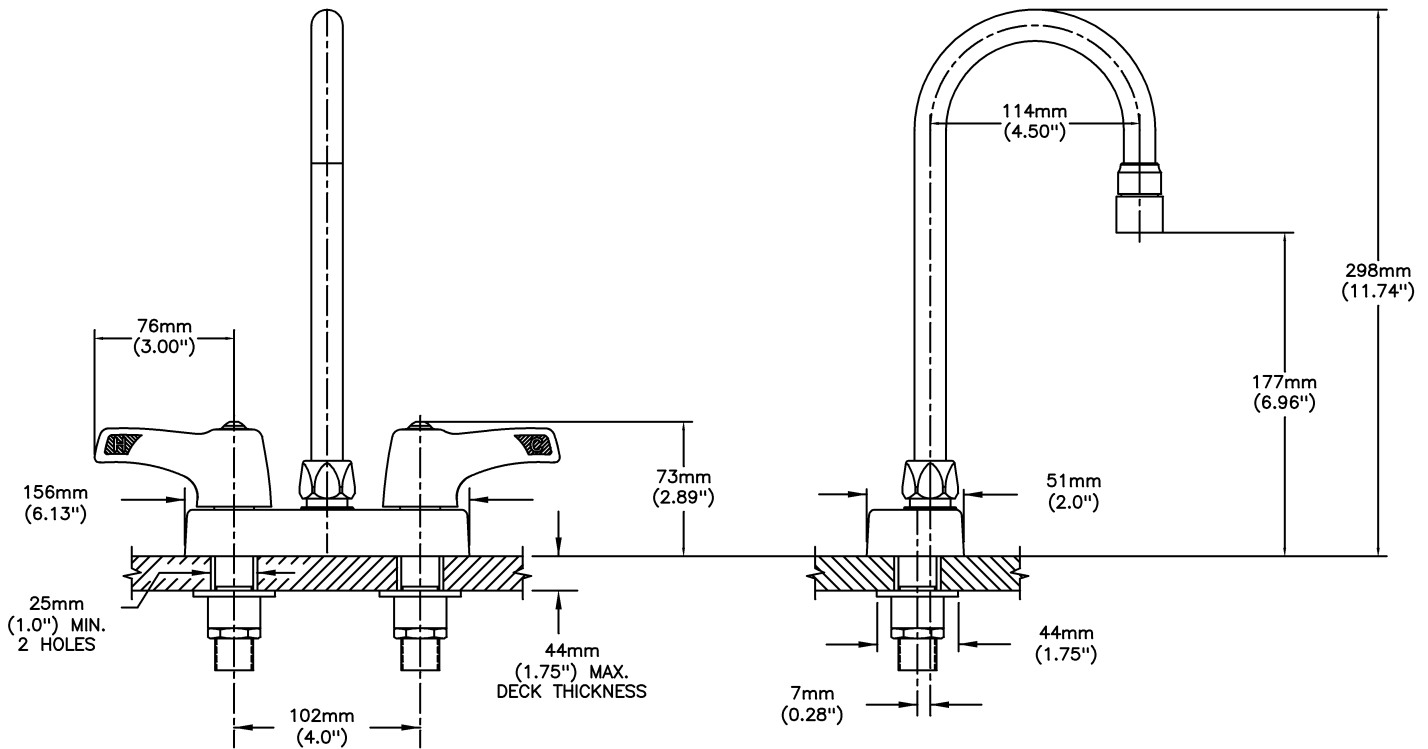

Lavatory Faucets

4" deck LESS pop-up - CER-TECK® ceramic structures

Model No: 27C4833-TI

COMPLIES WITH:

- Verified compliant with 0.25% weighted average Pb content regulations
- CSA certified.
- Complies to ASME A112.18.1/CSA B125.1
-  Indicates compliance to ICC/ANSI A117.1
- Outlet options 2, 3, 4 and 7 are EPA WaterSense listed
- (Contact Delta Representative for State and/or Local Approvals)

SPECIFICATION:

- HEAVY DUTY CAST BRASS sink faucet
- 102mm (4") centers, two handle
- Polished chrome plated finish
- CER-TECK® ceramic structures
- Metal hold-down package
- Spout#: 8 - Gooseneck spout-4.5" spout reach -Standard rigid/swivel field installation-Vandal resistant .090" wall thickness(R2)
- Outlet#: 3 - Vandal Resistant 1.5 gpm (5.7L/min) Flow Control Aerator
- Handle#: 3 - 76 mm (3") Lever Blade Handles-ADA Compliant-Metal-Color indexed-Vandal Resistant screws
- Handle Temperature Indicators

OPERATION:

- Not Available

(Dimensional drawing on following page)

Delta reserves the right (1) to make changes to specifications and materials, and (2) to change or discontinue models, both without notice or obligation. Dimensions are for reference. Measurement may vary plus or minus 6mm(0.25"). Mounting locations are suggested only. Check with local codes for requirements in your area. This spec was produced June 01, 2017.

INLET FOR 3/8" OR 1/2" FLEXIBLE RISER
OR 1/2-14 NPSM COUPLING NUT (NOT SUPPLIED)

Delta reserves the right (1) to make changes to specifications and materials, and (2) to change or discontinue models, both without notice or obligation. Dimensions are for reference. Measurement may vary plus or minus 6mm(0.25"). Mounting locations are suggested only. Check with local codes for requirements in your area. This spec was produced June 01, 2017.