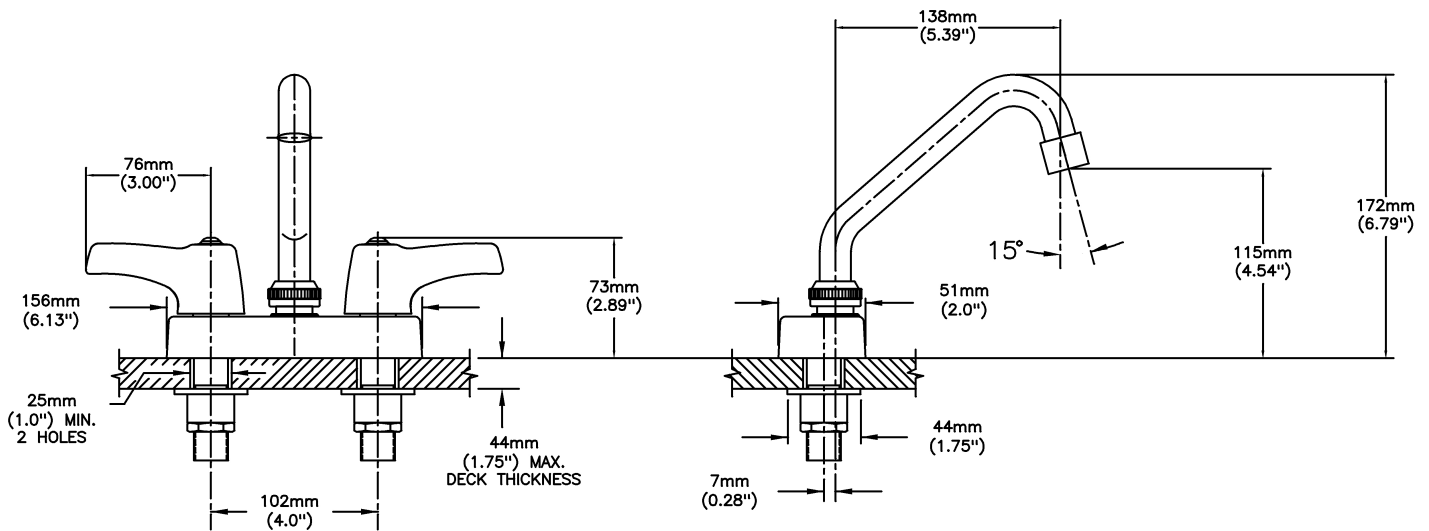

### SPECIFICATION:

- HEAVY DUTY CAST BRASS sink faucet
- 102mm (4") centers, two handle
- Polished chrome plated finish
- CER-TECK® ceramic structures
- Metal hold-down package
- Spout#: 3 - 152mm (6") Tubular Swing Spout(S3)
- Outlet#: 5 - Vandal Resistant 0.5gpm (1.9 L/min) Non-Aerating Spray Outlet
- Handle#: 3 - 76 mm (3") Lever Blade Handles-ADA Compliant-Metal-Color indexed-Vandal Resistant screws

### OPERATION:

- Not Available

***(Dimensional drawing on following page)***

Delta reserves the right (1) to make changes to specifications and materials, and (2) to change or discontinue models, both without notice or obligation. Dimensions are for reference. Measurement may vary plus or minus 6mm(0.25"). Mounting locations are suggested only. Check with local codes for requirements in your area. This spec was produced June 01, 2017.

INLET FOR 3/8" OR 1/2" FLEXIBLE RISER  
OR 1/2-14 NPSM COUPLING NUT (NOT SUPPLIED)

Delta reserves the right (1) to make changes to specifications and materials, and (2) to change or discontinue models, both without notice or obligation. Dimensions are for reference. Measurement may vary plus or minus 6mm(0.25"). Mounting locations are suggested only. Check with local codes for requirements in your area. This spec was produced June 01, 2017.