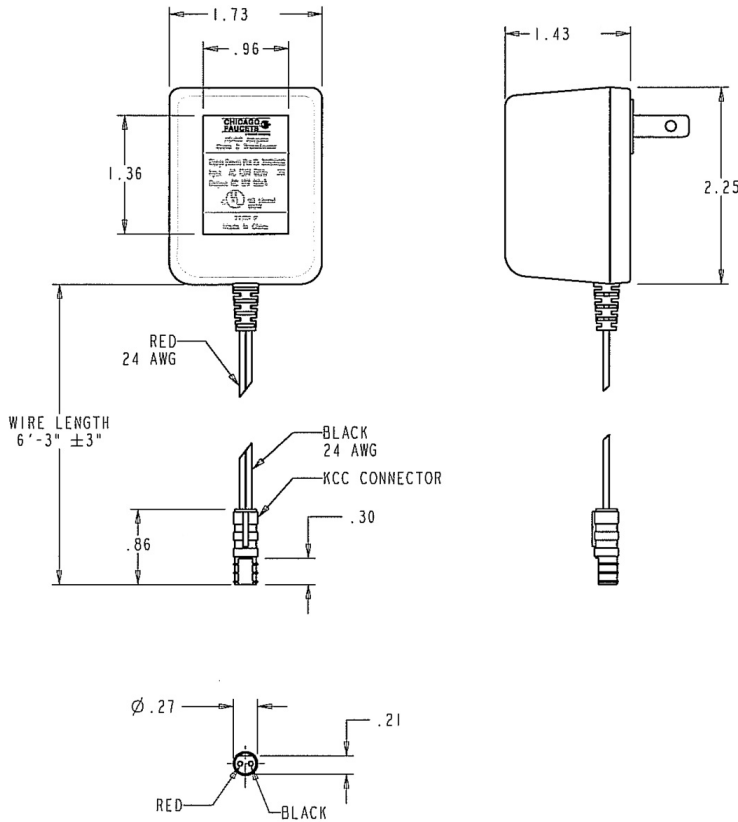

ACCESSORIES AND PARTS

240.630.00.1

a Geberit company

Product Type

Transformer Plug-in - Single-use

Features & Specifications

- Class 2A Transformer
- Standard 2 Prong 115V Outlet
- Input Voltage 120VAC 60Hz
- Output Voltage 12VAC
- Output Current 50mA
- Short Circuit (Thermal Cutout) Protection
- Made in U.S.A
- CFNow! Item Ships in 3 Days

Contractor _____

Submitted as Shown

Submitted with Variations

Date _____

2100 South Clearwater Drive
Des Plaines, IL
P: 847/803-5000
F: 847/803-5454
Technical: 800/TEC-TRUE
www.chicagofaucets.com

Architect/Engineer Specification

Chicago Faucets No. 240.630.00.1, Plug-in Transformer, single-use. Class 2A transformer. Standard 2-prong 115V outlet. Input voltage 120VAC 60Hz. Output voltage 12VAC. Output current 50mA. Short-circuit (thermal cutout) protection. Made in U.S.A.