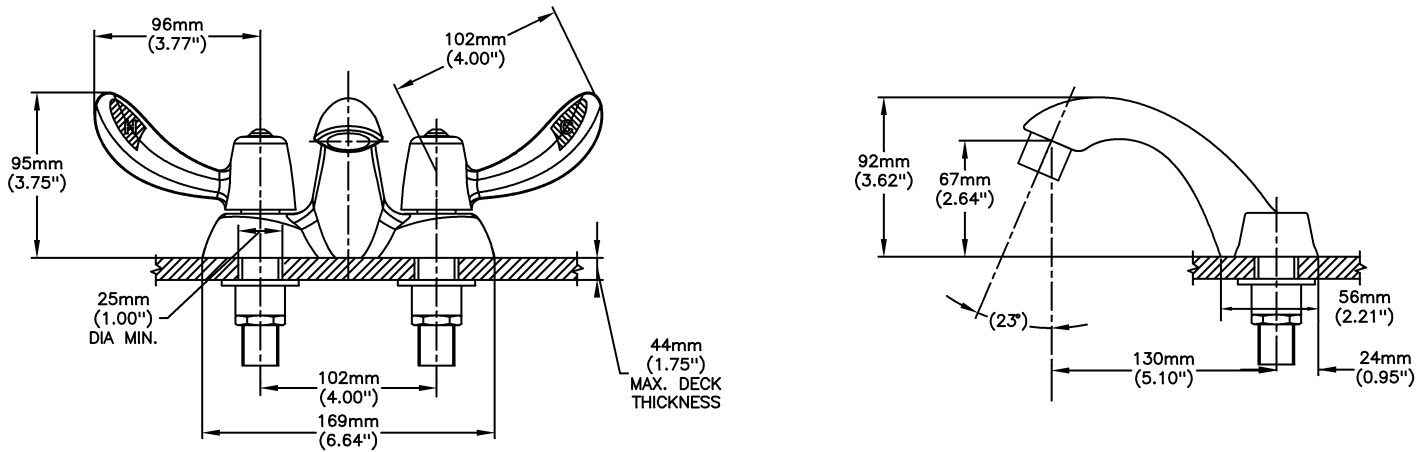

Lavatory Faucets

4" Centerset- CER-TECK ceramic structures

Model No: 21C152-TI

COMPLIES WITH:

- CSA certified
- Complies to ASME A112.18.1/CSA B125.1
- Verified compliant with 0.25% weighted average Pb content regulations
-  Handles No. 2, 3, 4 and 5
Indicates compliance to ICC/ANSI A117.1
- (Contact Delta Representative for State and/or Local Approvals)

SPECIFICATION:

- HEAVY DUTY CAST BRASS centerset faucet
- 102mm (4") centers, two handle
- Polished chrome plated finish with polished underspout
- Metal hold-down package
- 4" Centerset- CER-TECK ceramic structures
- Outlet#: 5 - Vandal Resistant 0.5gpm (1.9 L/min) Non-Aerating Spray Outlet
- Handle#: 2 - 102 mm (4") Hooded Blade Handles-ADA compliant-Metal-Color indexed-Vandal resistant screws
- Standard Product Less Pop-up (No Pop-up Hole)
- Handle Temperature Indicators

OPERATION:

- Not Available

(Dimensional drawing on following page)

Delta reserves the right (1) to make changes to specifications and materials, and (2) to change or discontinue models, both without notice or obligation. Dimensions are for reference. Measurement may vary plus or minus 6mm(0.25"). Mounting locations are suggested only. Check with local codes for requirements in your area. This spec was produced May 31, 2017.

INLETS: 1/2" MIP/COUPLING NUTS (NUTS NOT SUPPLIED)

Delta reserves the right (1) to make changes to specifications and materials, and (2) to change or discontinue models, both without notice or obligation. Dimensions are for reference. Measurement may vary plus or minus 6mm(0.25"). Mounting locations are suggested only. Check with local codes for requirements in your area. This spec was produced May 31, 2017.