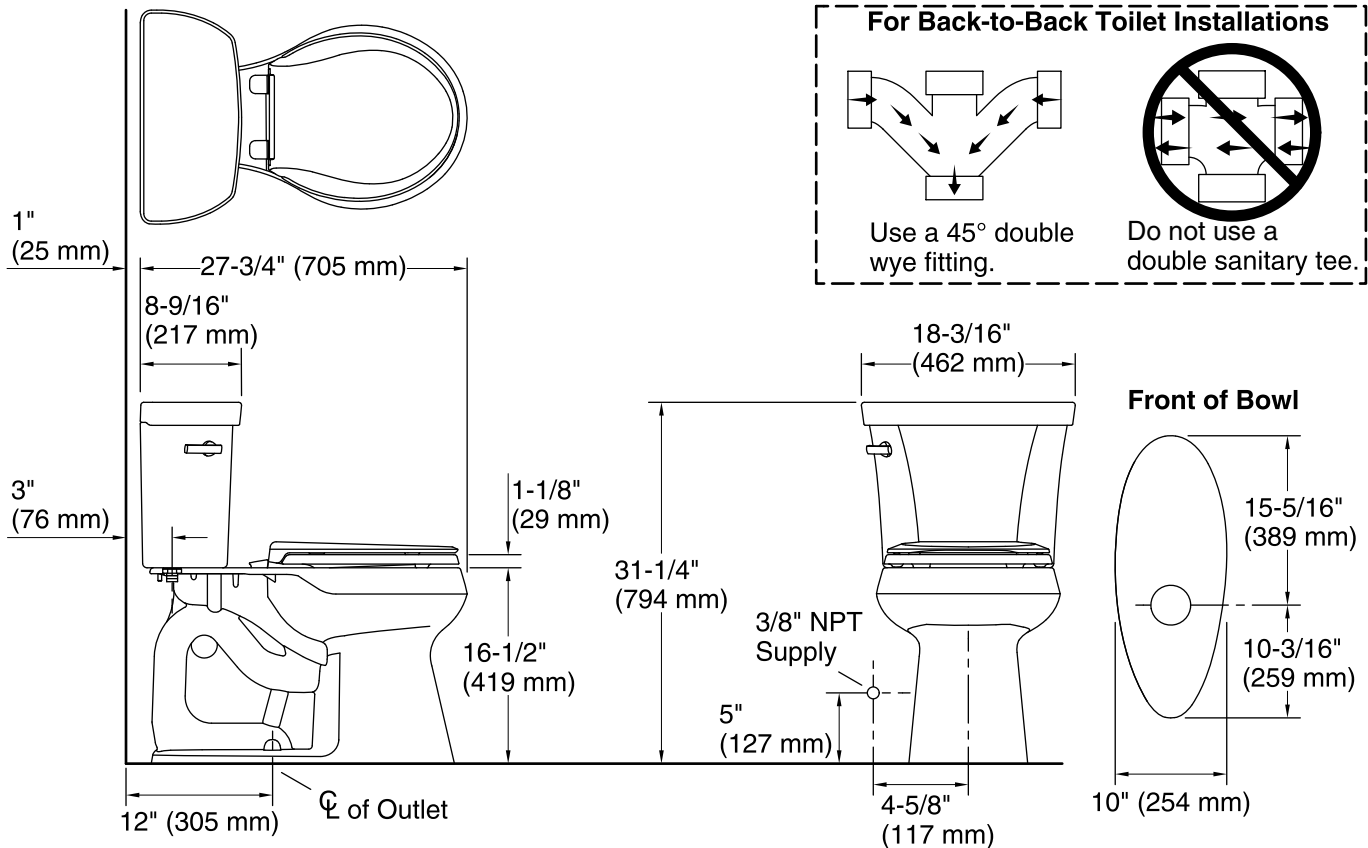

Technical Information

All product dimensions are nominal.

Toilet type:	Two-piece, Floor-mount
Waste Outlet:	Floor
Flush type:	Class Five®
Trap passageway:	2-1/8" (54 mm)
Water Consumption	
Full:	1.28 gpf (4.8 lpf)
Water surface size:	10-1/2" x 8-1/4" (267 mm x 210 mm)
Rim to water surface:	5-3/8" (137 mm)
Rough-in:	12" (305 mm)
Seat-mounting holes:	5-1/2" (140 mm)

Notes

Install this product according to the installation instructions.

For back-to-back toilet installations: Use only a 45° double wye fitting.

ADA, OBC, CSA B651 compliant when installed to the specific requirements of these regulations.

Plumbing codes may require elongated toilets and elongated, open-front seats in public bathrooms.

Accessibility standards may require controls to be located on the open side of the toilet.