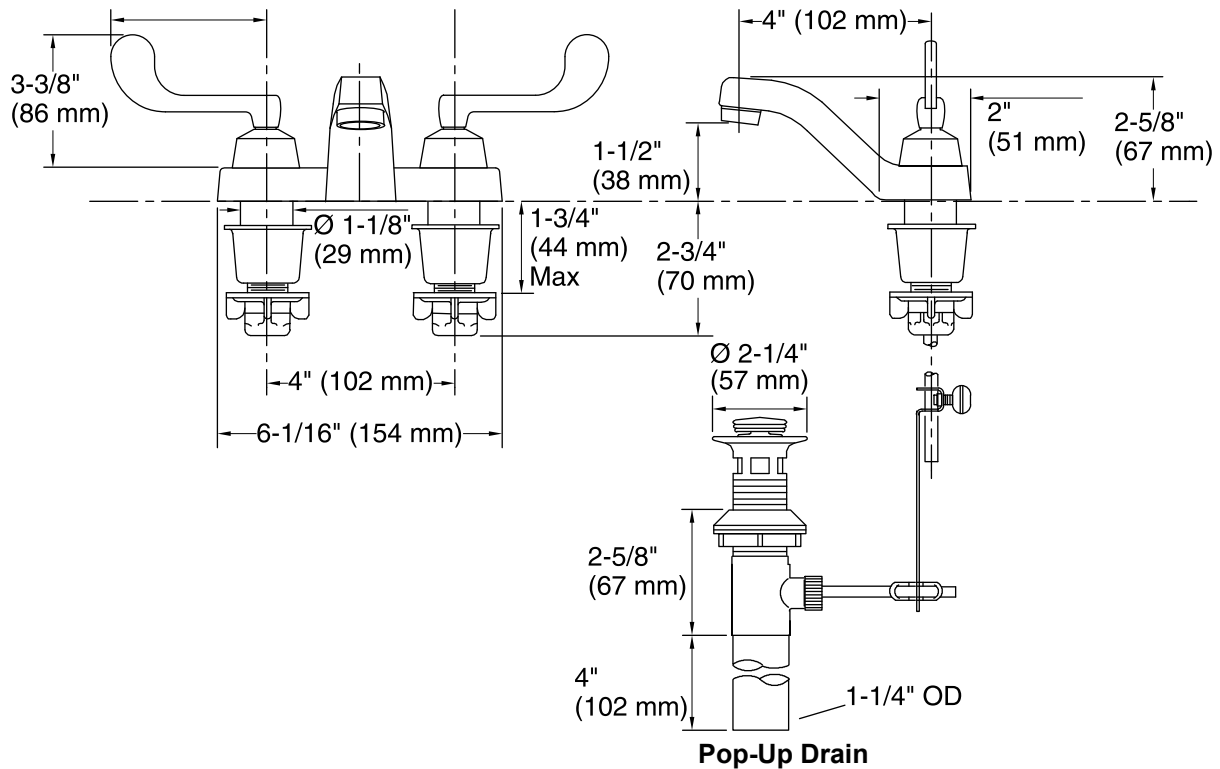

Features

- Quarter-turn washerless ceramic disc valves.
- 4" (102 mm) spout reach.
- Pop-up drain with lift rod and tailpiece.
- Standard aerator.
- Wristblade lever handles.
- 1.5 gal/min (5.7 l/min) maximum flow rate [max at 60 psi (4.14 bar)].

Material

- Brass construction.

Installation

- For 4" (102 mm) centers.

Optional Products/Accessories

1160595 .35 gpm Aerator, Medium

ADA

CSA B651

Color Code Description

■ CP Polished Chrome

Technical Information

All product dimensions are nominal.

Faucet:

Flow rate: 1.5 gal/min (5.7 l/min)

Pressure: 60 psi (4.1 bar)

Drain included: Yes

Drain tailpiece included: Yes

Spout:

Spout reach: 4" (102 mm)

Handle clearance: 4" (102 mm)

Notes

Install this product according to the installation guide.

ADA, OBC, CSA B651 compliant when installed to the specific requirements of these regulations.