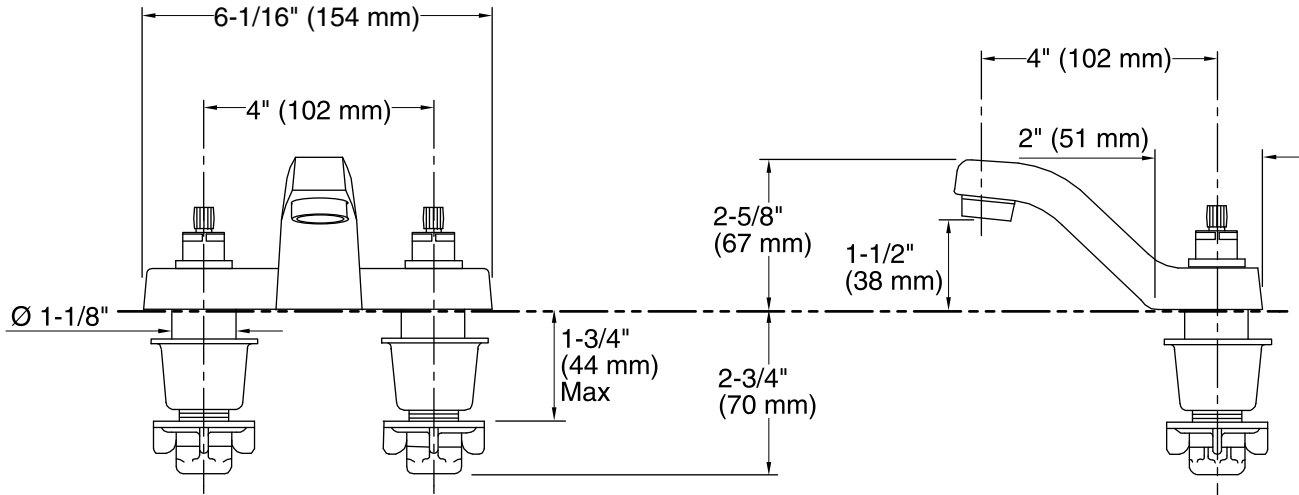

Features

- Brass construction.
- Brass valve bodies.
- Quarter-turn washerless ceramic disc valves.
- 4" (102 mm) spout reach.
- For 4" (102 mm) centers.
- Vandal-resistant aerator.
- Variety of handle style options.
- 0.5 gal/min (1.9 l/min) maximum flow rate [max at 60 psi (4.14 bar)].
- Less drain.

Color	Code	Description
-------	------	-------------

	CP	Polished Chrome
--	----	-----------------

Technical Information

All product dimensions are nominal.

Faucet:

Flow rate: 0.5 gal/min (1.9 l/min)

Pressure: 60 psi (4.1 bar)

Spout:

Spout reach: 4" (102 mm)

Notes

Install this product according to the installation guide.