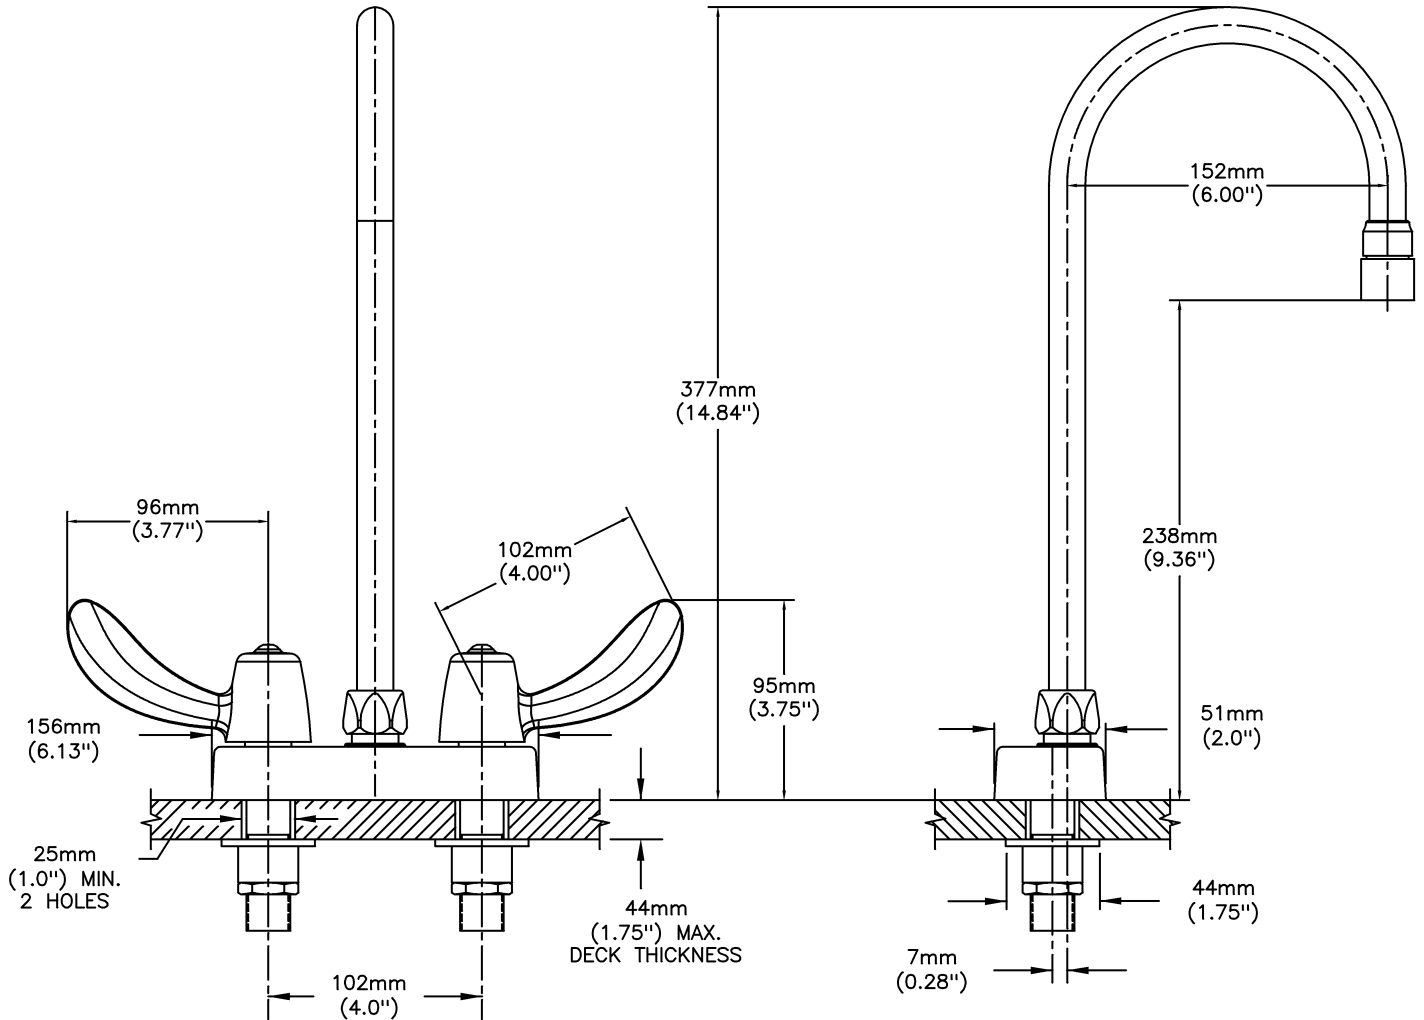

Lavatory Faucets

4" deck LESS pop-up - CER-TECK® ceramic structures

Model No: 27C4942-R6

COMPLIES WITH:

- Verified compliant with 0.25% weighted average Pb content regulations
- CSA certified.
- Complies to ASME A112.18.1/CSA B125.1
- Outlet options 2, 3, 4 and 7 are EPA WaterSense listed
- (Contact Delta Representative for State and/or Local Approvals)

SPECIFICATION:

- HEAVY DUTY CAST BRASS sink faucet
- 102mm (4") centers, two handle
- Polished chrome plated finish
- CER-TECK® ceramic structures
- Metal hold-down package
- Spout: R6 - Gooseneck spout-6.0" spout reach -13.5" height(unmounted)- Standard rigid/swivel field installation unless LS Limited swing option selected-Vandal resistant .090" wall thickness
- Outlet#: 4 - Standard 1.5 GPM (5.7 L/Min) Flow Control Aerator
- Handle#: 2 - 102 mm (4") Hooded Blade Handles-ADA compliant-Metal-Color indexed-Vandal resistant screws

OPERATION:

- Not Available

(Dimensional drawing on following page)

Delta reserves the right (1) to make changes to specifications and materials, and (2) to change or discontinue models, both without notice or obligation. Dimensions are for reference. Measurement may vary plus or minus 6mm(0.25"). Mounting locations are suggested only. Check with local codes for requirements in your area. This spec was produced June 01, 2017.

INLET FOR 3/8" OR 1/2" FLEXIBLE RISER
OR 1/2-14 NPSM COUPLING NUT (NOT SUPPLIED)

Delta reserves the right (1) to make changes to specifications and materials, and (2) to change or discontinue models, both without notice or obligation. Dimensions are for reference. Measurement may vary plus or minus 6mm(0.25"). Mounting locations are suggested only. Check with local codes for requirements in your area. This spec was produced June 01, 2017.