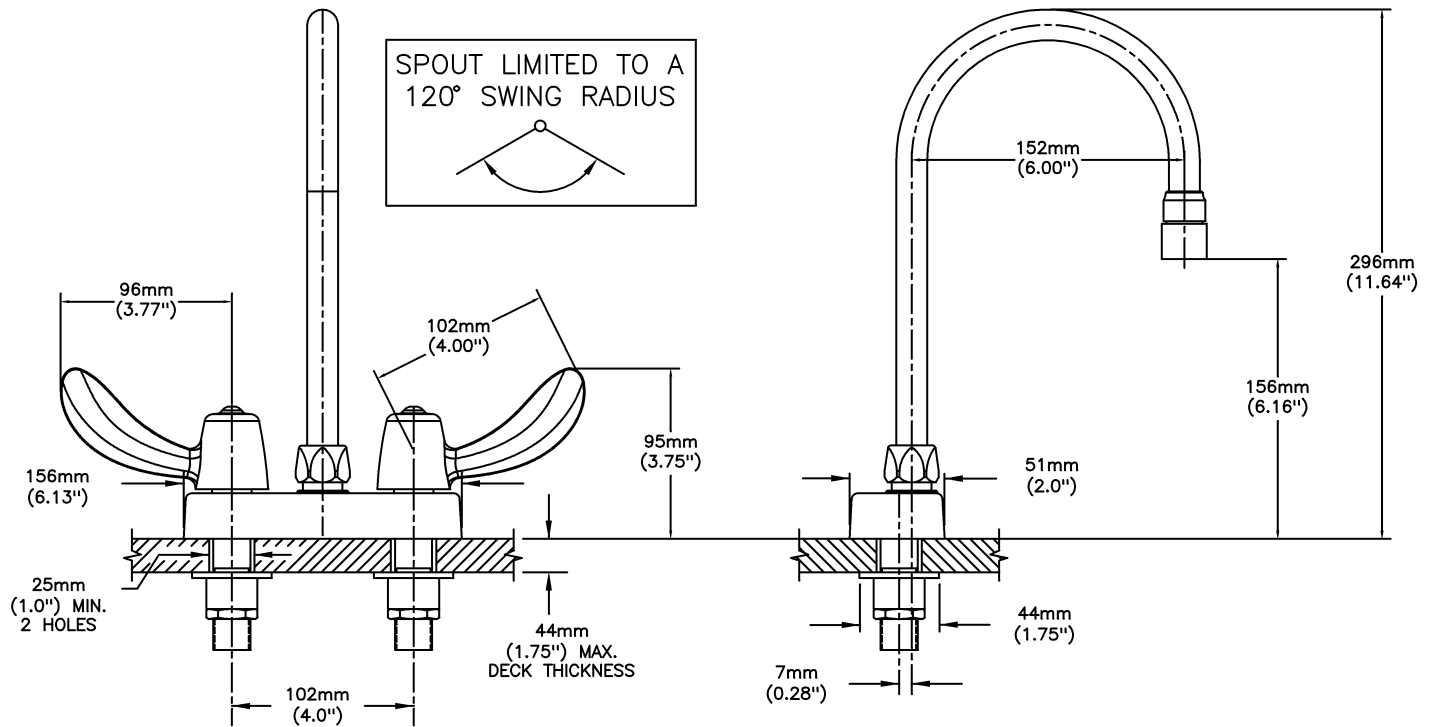

Lavatory Faucets

4" deck LESS pop-up - CER-TECK® ceramic structures

Model No: 27C4952-LS

COMPLIES WITH:

- Verified compliant with 0.25% weighted average Pb content regulations
- CSA certified.
- Complies to ASME A112.18.1/CSA B125.1
- (Contact Delta Representative for State and/or Local Approvals)

SPECIFICATION:

- HEAVY DUTY CAST BRASS sink faucet
- 102mm (4") centers, two handle
- Polished chrome plated finish
- CER-TECK® ceramic structures
- Metal hold-down package
- Spout#: 9 - Gooseneck spout-6.0" spout reach - 10.4" height (unmounted)- Standard rigid/swivel field installation unless LS Limited swing option selected- Vandal resistant .090" wall thickness-(R4)
- Outlet#: 5 - Vandal Resistant 0.5gpm (1.9 L/min) Non-Aerating Spray Outlet
- Handle#: 2 - 102 mm (4") Hooded Blade Handles-ADA compliant-Metal-Color indexed-Vandal resistant screws
- 120 degrees limited swing of spout (LS)

OPERATION:

- Not Available

(Dimensional drawing on following page)

Delta reserves the right (1) to make changes to specifications and materials, and (2) to change or discontinue models, both without notice or obligation. Dimensions are for reference. Measurement may vary plus or minus 6mm(0.25"). Mounting locations are suggested only. Check with local codes for requirements in your area. This spec was produced June 01, 2017.

INLET FOR 3/8" OR 1/2" FLEXIBLE RISER
OR 1/2-14 NPSM COUPLING NUT (NOT SUPPLIED)

Delta reserves the right (1) to make changes to specifications and materials, and (2) to change or discontinue models, both without notice or obligation. Dimensions are for reference. Measurement may vary plus or minus 6mm(0.25"). Mounting locations are suggested only. Check with local codes for requirements in your area. This spec was produced June 01, 2017.