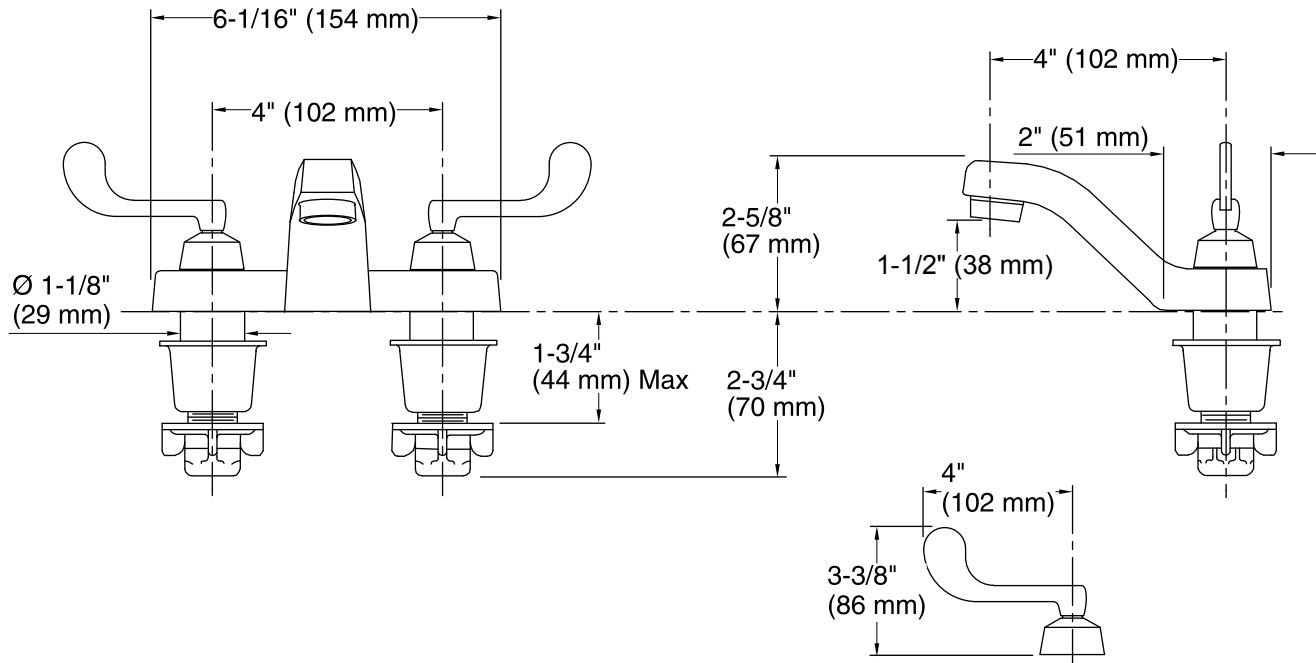

Technical Information

All product dimensions are nominal.

Faucet:

Flow rate: 1.5 gal/min (5.7 l/min)

Pressure: 60 psi (4.1 bar)

Spout:

Spout reach: 4" (102 mm)

Handle clearance: 4" (102 mm)

Notes

Install this product according to the installation guide.

ADA, OBC, CSA B651 compliant when installed to the specific requirements of these regulations.