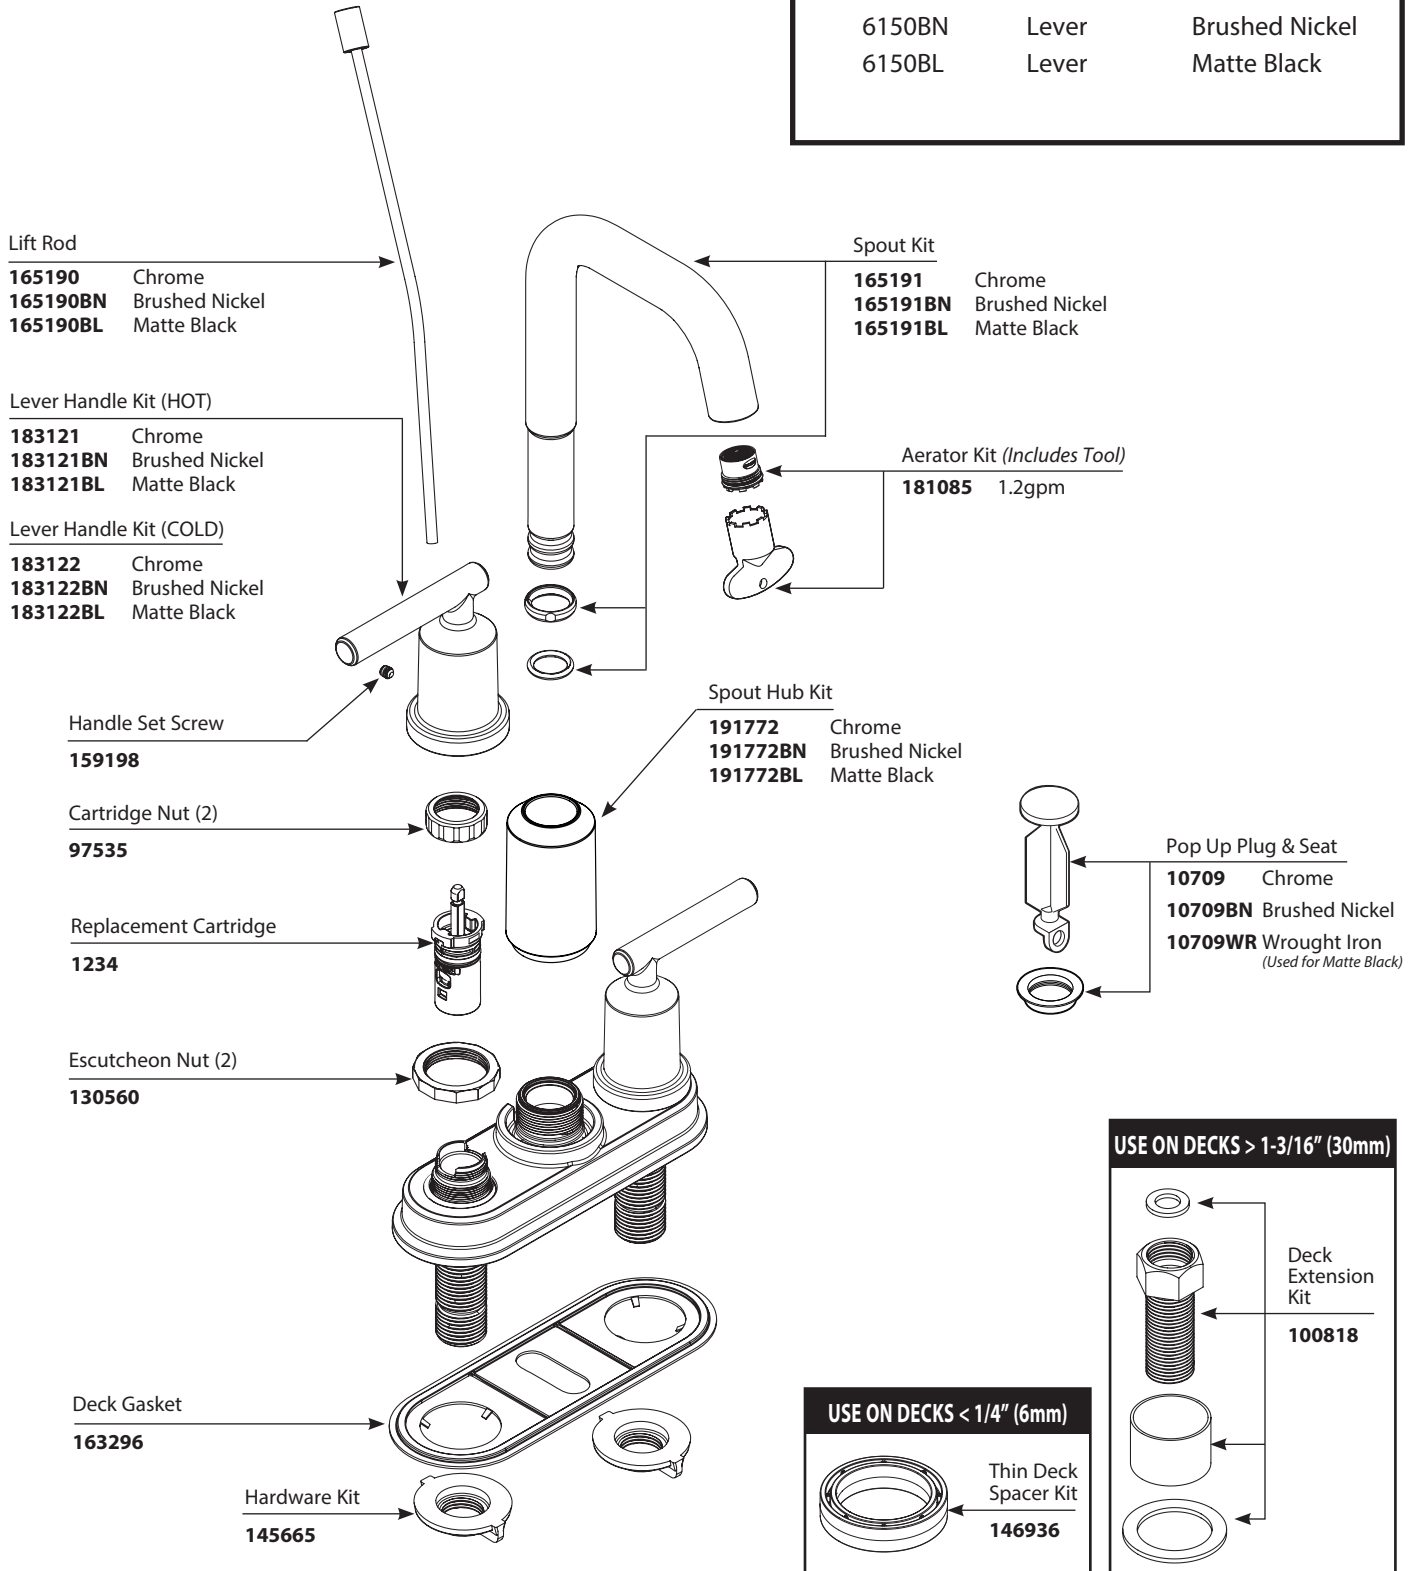

There is more than 1 version of this model.  
Page down to identify the version you have.

■ Order by Part Number

Gibson™		
Two Handle Lavatory Faucet		
MODEL	TYPE	FINISH
6150	Lever	Chrome
6150BN	Lever	Brushed Nickel
6150BL	Lever	Matte Black

# MOEN®

■ Order by Part Number

## Illustrated Parts

<b>Gibson™</b>		
<b>Two Handle Lavatory Faucet</b>		
<u>MODEL</u>	<u>TYPE</u>	<u>FINISH</u>
6150	Lever	Chrome