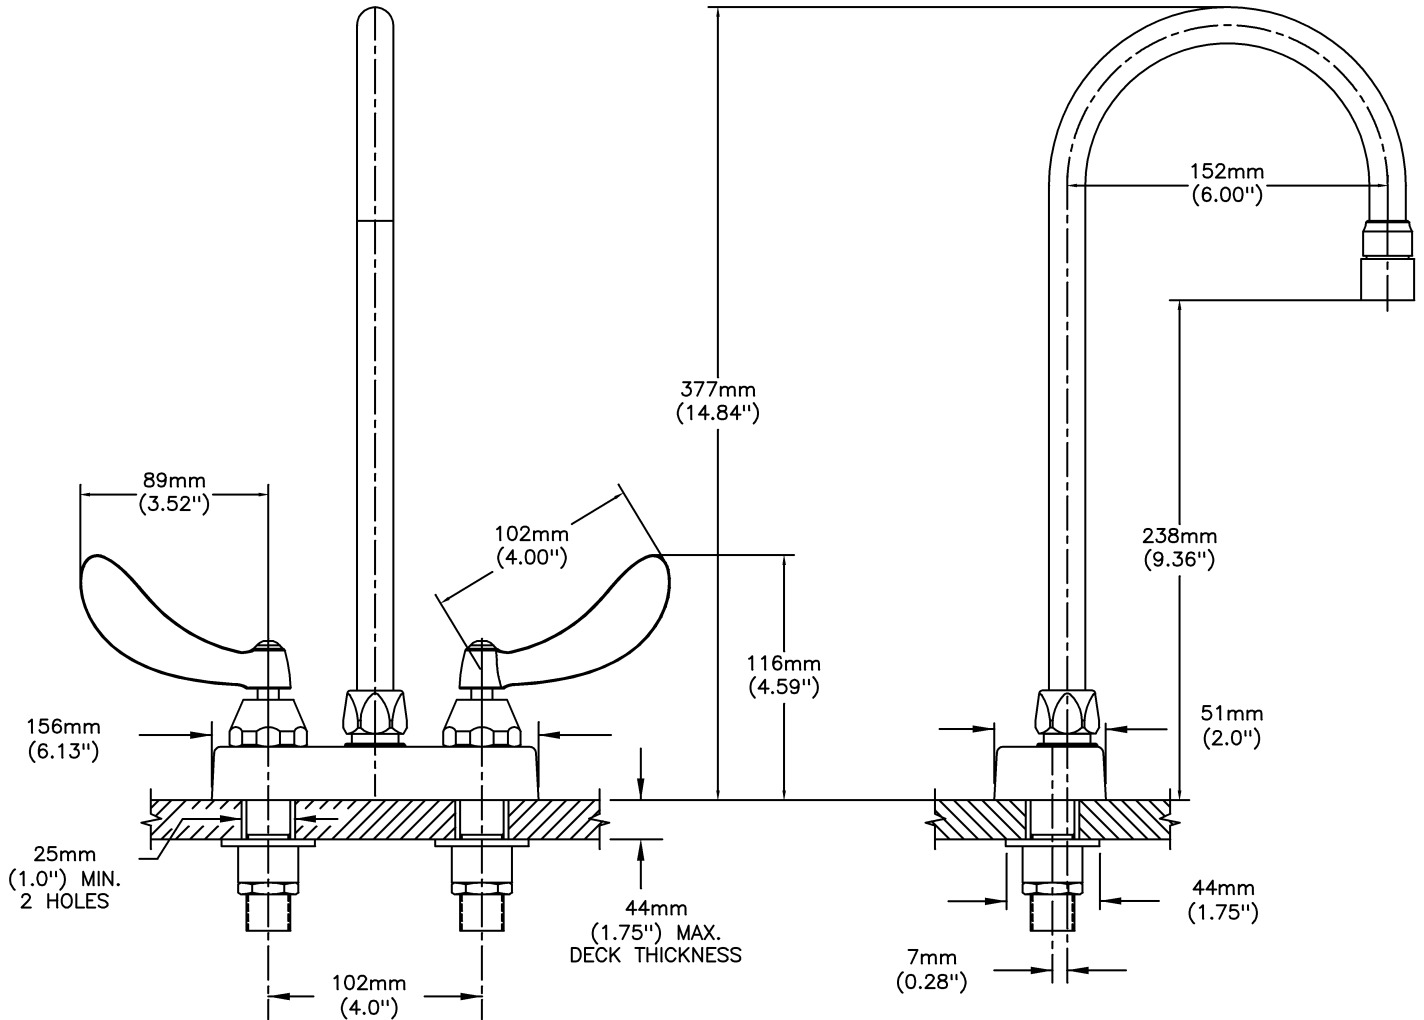

Lavatory Faucets

4" deck LESS pop-up - CER-TECK® ceramic structures

Model No: 27C4934-R6

COMPLIES WITH:

- Verified compliant with 0.25% weighted average Pb content regulations
- CSA certified.
- Complies to ASME A112.18.1/CSA B125.1
- Outlet options 2, 3, 4 and 7 are EPA WaterSense listed
- (Contact Delta Representative for State and/or Local Approvals)

SPECIFICATION:

- HEAVY DUTY CAST BRASS sink faucet
- 102mm (4") centers, two handle
- Polished chrome plated finish
- CER-TECK® ceramic structures
- Metal hold-down package
- Spout: R6 - Gooseneck spout-6.0" spout reach -13.5" height(unmounted)- Standard rigid/swivel field installation unless LS Limited swing option selected-Vandal resistant .090" wall thickness
- Outlet#: 3 - Vandal Resistant 1.5 gpm (5.7L/min) Flow Control Aerator
- Handle#: 4 - 102 mm (4") Blade Handles- ADA Compliant-Sanitary Hoods-Metal-Color indexed-Vandal resistant screws

OPERATION:

- Not Available

(Dimensional drawing on following page)

Delta reserves the right (1) to make changes to specifications and materials, and (2) to change or discontinue models, both without notice or obligation. Dimensions are for reference. Measurement may vary plus or minus 6mm(0.25"). Mounting locations are suggested only. Check with local codes for requirements in your area. This spec was produced June 01, 2017.

INLET FOR 3/8" OR 1/2" FLEXIBLE RISER
OR 1/2-14 NPSM COUPLING NUT (NOT SUPPLIED)

Delta reserves the right (1) to make changes to specifications and materials, and (2) to change or discontinue models, both without notice or obligation. Dimensions are for reference. Measurement may vary plus or minus 6mm(0.25"). Mounting locations are suggested only. Check with local codes for requirements in your area. This spec was produced June 01, 2017.