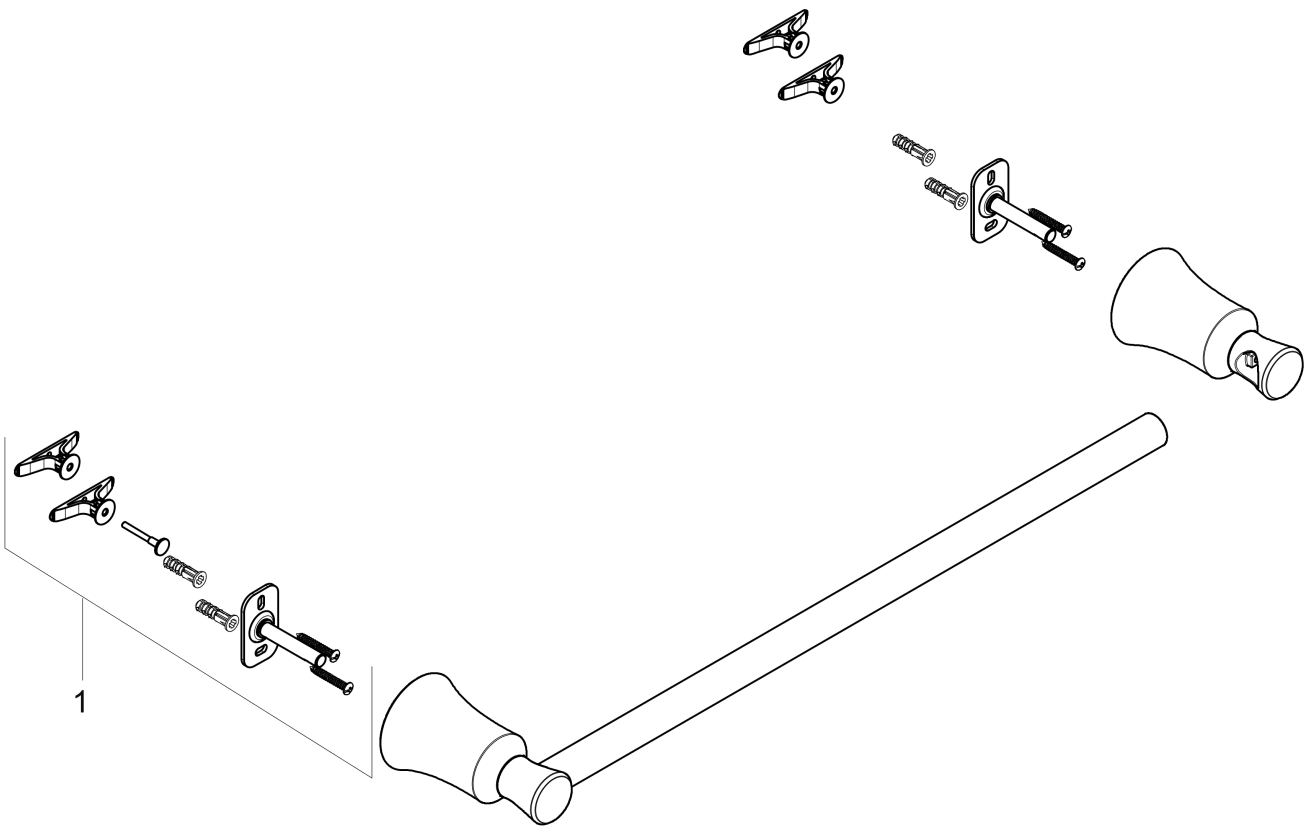

Joleena

Towel Bar, 24"

Finishes : **chrome** Part no. : **04785000**

Description

Features

- Wall-mounted
- Metal holder

Item details

List Price \$ 71.00

Compliance

Product image

Scale drawing

Joleena

Towel Bar, 24"

Finishes : **chrome** Part no. : **04785000**

Exploded drawing

Year of production: >09/19

Joleena

Towel Bar, 24"

Finishes : **chrome** Part no. : **04785000**

Spare parts list

Year of production: **>09/19**

Pos.	Description	Part no.	Price	PU
1	support element	93551000	-	1