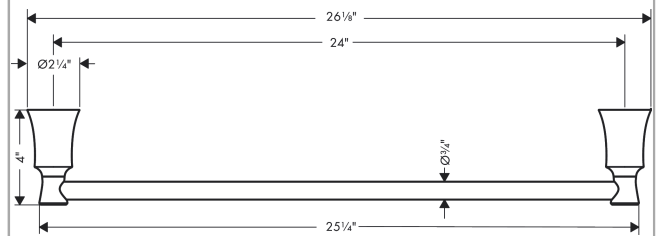

Joleena

Towel Bar, 24"

Finishes : **chrome** Part no. : **04785000**

Description

Features

- Wall-mounted
- Metal holder

Item details

List Price \$ 71.00

Compliance

Product image

Scale drawing

Joleena

Towel Bar, 24"

Finishes : **chrome** Part no. : **04785000**

Exploded drawing

Year of production: >09/19

Joleena

Towel Bar, 24"

Finishes : **chrome** Part no. : **04785000**

Spare parts list

Year of production: **>09/19**

Pos.	Description	Part no.	Price	PU
1	support element	93551000	-	1