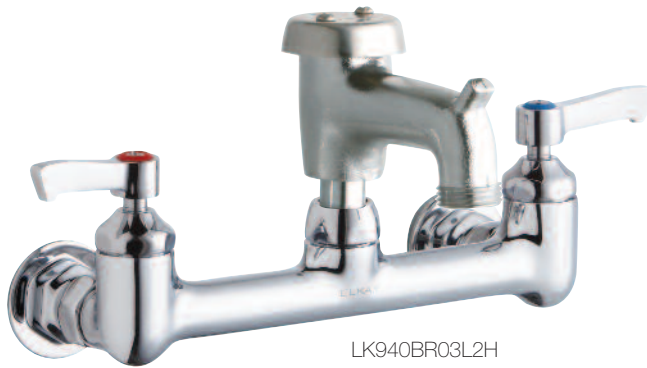

8" Centerset Wall Mount

LK940BR03L2H

- Choice of 3 handle options
- Choice of 3 spout styles
- Quarter turn ceramic disc cartridge
- Solid brass construction
- Rough chrome finish
- Includes spout swing restriction pin
- Replacement cartridge 45923C for cold
- Replacement cartridge 45924C for hot
- 1/2" NPT female inlets
- Optional external shut-off valve available on selected models