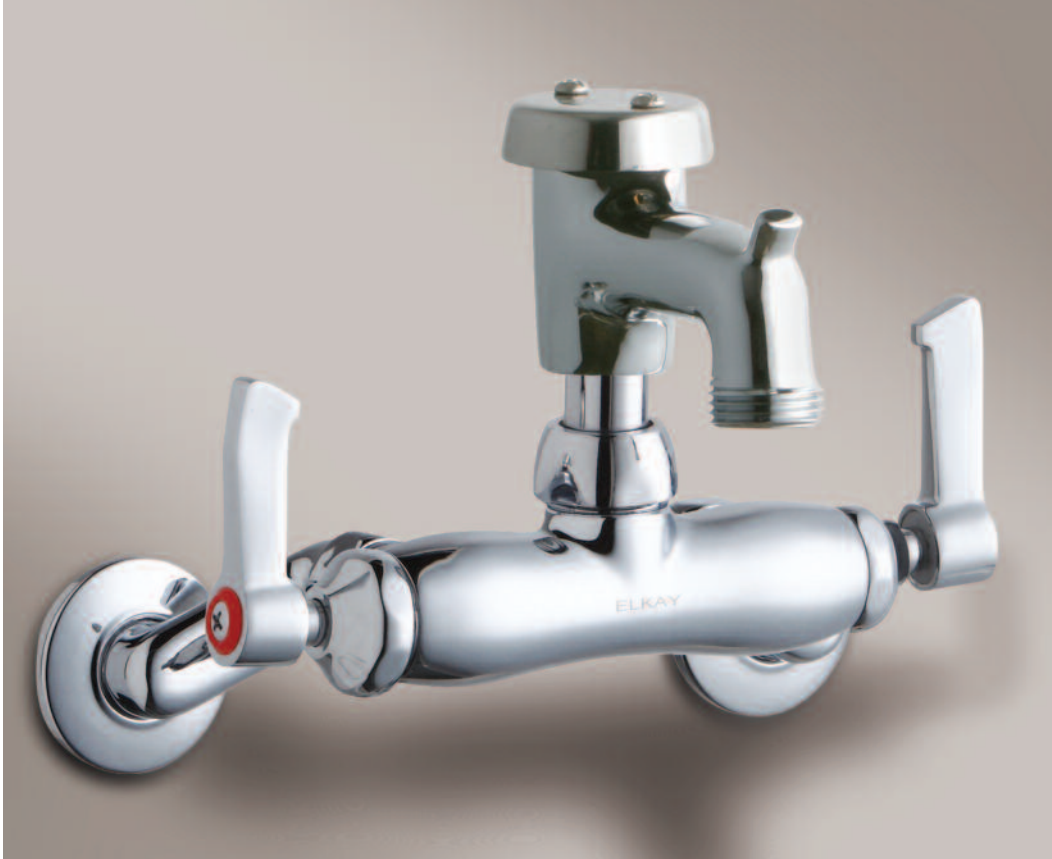

Knee and Foot Pedal Valves

- Chrome plated finish
- Hands-free operation for enhanced sanitation
- LK397C and LK398C includes mounting package (stops, valves and wall flanges)

LK397C

LK398C

LK399A

Model Number	Mounting	Activation	Shipping WT. LBS.
LK397C	Wall	Knee	14
LK398C	Wall	Foot	9
LK399A	Floor	Foot	3

Elkay **Service and Utility Faucets** are available for a wide range of institutional applications. A choice of inlets, as well as spout options that include bucket hooks and vacuum breakers, make this versatile group of faucets the answer to a large array of installation requirements. When it comes to facility maintenance, it's Elkay at your service!