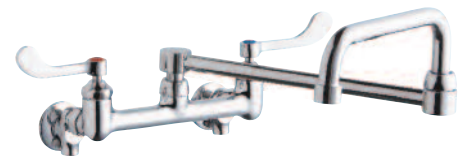

LK940AT08L2H

Model Number	Spout Reach	Handle	Inlet	Shipping WT. LBS.
ARC TUBE				
LK940AT08L2H	8"	2" Lever	Standard	6.25
LK940AT08L2S	8"	2" Lever	Shut Off Valve	6.5
LK940AT08T4H	8"	4" Wristblade	Standard	6.5
LK940AT08T4S	8"	4" Wristblade	Shut Off Valve	6.75
LK940AT08T6H	8"	6" Wristblade	Standard	6.5
LK940AT08T6S	8"	6" Wristblade	Shut Off Valve	7
LK940AT10L2H	10"	2" Lever	Standard	6.25
LK940AT10L2S	10"	2" Lever	Shut Off Valve	6.5
LK940AT10T4H	10"	4" Wristblade	Standard	6.5
LK940AT10T4S	10"	4" Wristblade	Shut Off Valve	6.75
LK940AT10T6H	10"	6" Wristblade	Standard	6.5
LK940AT10T6S	10"	6" Wristblade	Shut Off Valve	7
LK940AT12L2H	12"	2" Lever	Standard	6.25
LK940AT12L2S	12"	2" Lever	Shut Off Valve	6.5
LK940AT12T4H	12"	4" Wristblade	Standard	6.5
LK940AT12T4S	12"	4" Wristblade	Shut Off Valve	6.75
LK940AT12T6H	12"	6" Wristblade	Standard	6.5
LK940AT12T6S	12"	6" Wristblade	Shut Off Valve	7
LK940AT14L2H	14"	2" Lever	Standard	6.25
LK940AT14L2S	14"	2" Lever	Shut Off Valve	6.5
LK940AT14T4H	14"	4" Wristblade	Standard	6.5
LK940AT14T4S	14"	4" Wristblade	Shut Off Valve	6.75
LK940AT14T6H	14"	6" Wristblade	Standard	6.5
LK940AT14T6S	14"	6" Wristblade	Shut Off Valve	7
DOUBLE SWING				
LK940DS20L2H	20"	2" Lever	Standard	7.75
LK940DS20L2S	20"	2" Lever	Shut Off Valve	8
LK940DS20T4H	20"	4" Wristblade	Standard	8
LK940DS20T4S	20"	4" Wristblade	Shut Off Valve	8.25
LK940DS20T6H	20"	6" Wristblade	Standard	8
LK940DS20T6S	20"	6" Wristblade	Shut Off Valve	8.25

LK940AT10T4S

LK940AT12T6H

LK940DS20T4S

Pre-Rinse

- 1.6 GPM spray head
- 2" lever handles
- Self closing valve
- Quarter turn ceramic disc cartridge
- Solid brass construction
- Insulated handle
- Chrome finish
- Spouts come with 2.2 GPM vandal resistant aerator standard with 1.5 and .5 GPM insert included