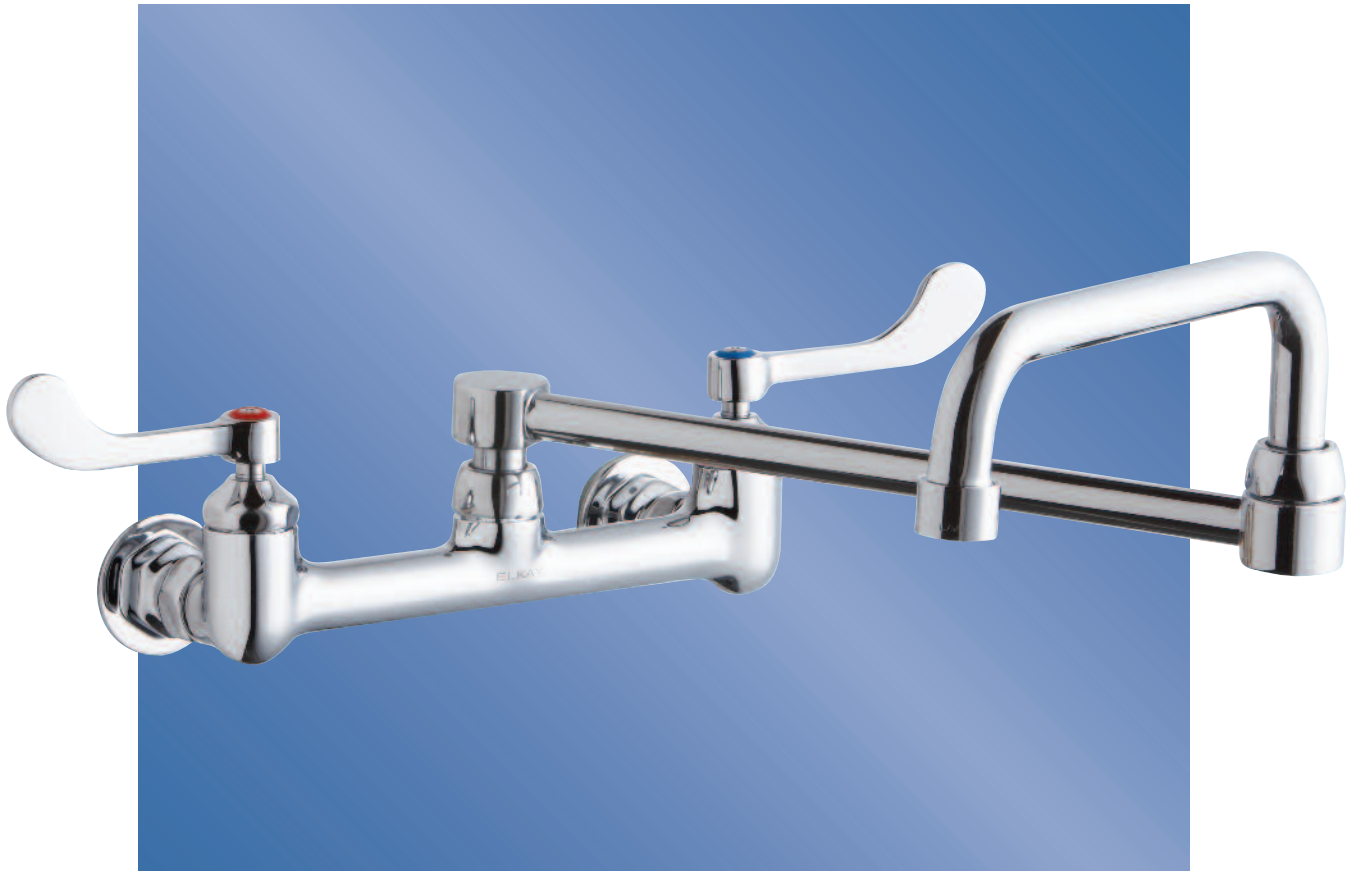

Elkay **Food Service Faucets** provide functionality with style and are available for a variety of functions throughout the commercial kitchen. Choose from pot-fillers and pre-rinses, as well as wall-mounted and deck-mounted faucets with an assortment of handle and spout styles. Count on Elkay to make finding the right faucet for any food service application an easy task!

Food Service
Spout Options:

Food Service
Handle Options: