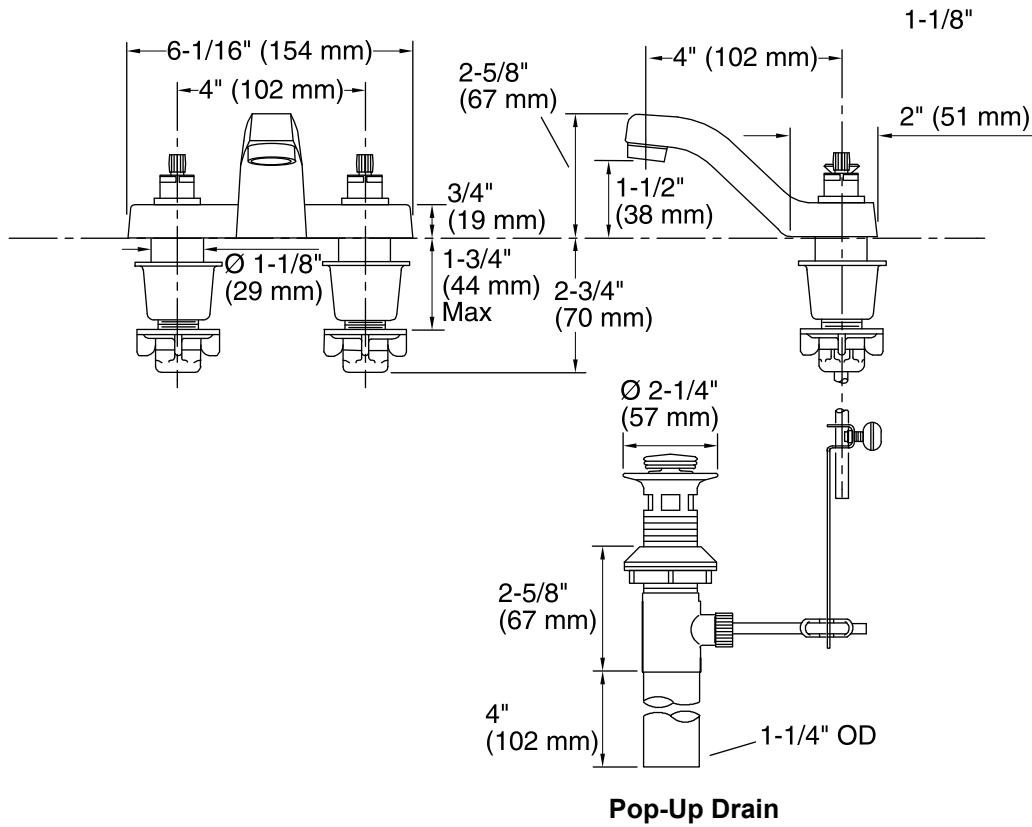

Features

- Brass construction.
- Quarter-turn washerless ceramic disc valves.
- For 4" (102 mm) centers.
- 4" (102 mm) spout reach.
- Pop-up drain with lift rod and tailpiece.
- Standard aerator.
- Variety of handle style options.
- 1.5 gal/min (5.7 l/min) maximum flow rate [max at 60 psi (4.14 bar)].

Technical Information

All product dimensions are nominal.

Faucet:

Flow rate: 1.5 gal/min (5.7 l/min)

Pressure: 60 psi (4.1 bar)

Drain included: Yes

Drain tailpiece included: Yes

Spout:

Spout reach: 4" (102 mm)

Notes

Install this product according to the installation guide.