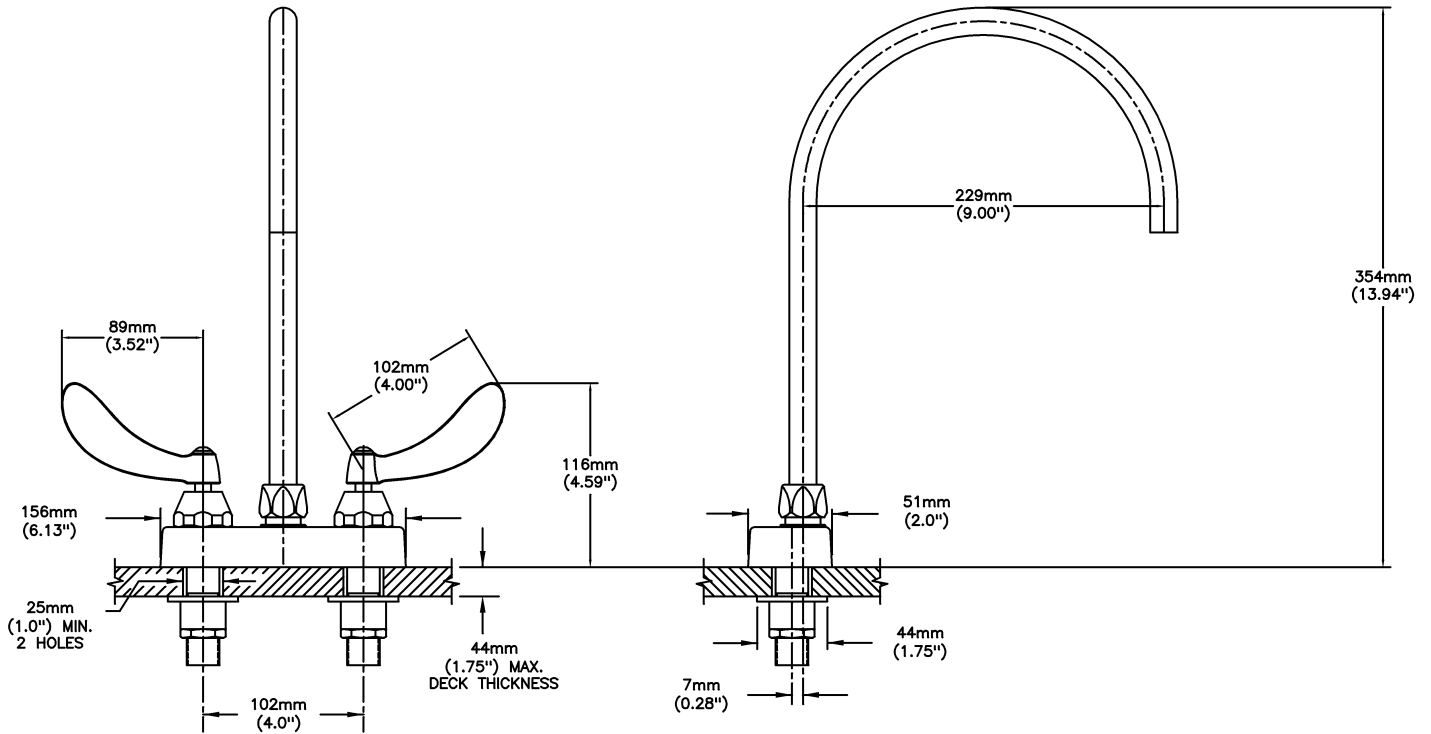

Lavatory Faucets

4" deck LESS pop-up - CER-TECK® ceramic structures

Model No: 27C4974-R7

COMPLIES WITH:

- Verified compliant with 0.25% weighted average Pb content regulations
- CSA certified.
- Complies to ASME A112.18.1/CSA B125.1
- Outlet options 2, 3, 4 and 7 are EPA WaterSense listed
- (Contact Delta Representative for State and/or Local Approvals)

SPECIFICATION:

- HEAVY DUTY CAST BRASS sink faucet
- 102mm (4") centers, two handle
- Polished chrome plated finish
- CER-TECK® ceramic structures
- Metal hold-down package
- Spout: R7 - Gooseneck spout-9.0" spout reach -12.7" height(unmounted)- Standard rigid/swivel field installation unless LS Limited swing option selected-Vandal resistant.090" wall thickness
- Outlet#: 7 - Smooth Spout End with Laminar Flow Control in Spout Base - 1.0 GPM (3.8L/min)
- Handle#: 4 - 102 mm (4") Blade Handles- ADA Compliant-Sanitary Hoods- Metal-Color indexed-Vandal resistant screws

OPERATION:

- Not Available

(Dimensional drawing on following page)

Delta reserves the right (1) to make changes to specifications and materials, and (2) to change or discontinue models, both without notice or obligation. Dimensions are for reference. Measurement may vary plus or minus 6mm(0.25"). Mounting locations are suggested only. Check with local codes for requirements in your area. This spec was produced May 29, 2017.

INLET FOR 3/8" OR 1/2" FLEXIBLE RISER
OR 1/2-14 NPSM COUPLING NUT (NOT SUPPLIED)

Delta reserves the right (1) to make changes to specifications and materials, and (2) to change or discontinue models, both without notice or obligation. Dimensions are for reference. Measurement may vary plus or minus 6mm(0.25"). Mounting locations are suggested only. Check with local codes for requirements in your area. This spec was produced May 29, 2017.