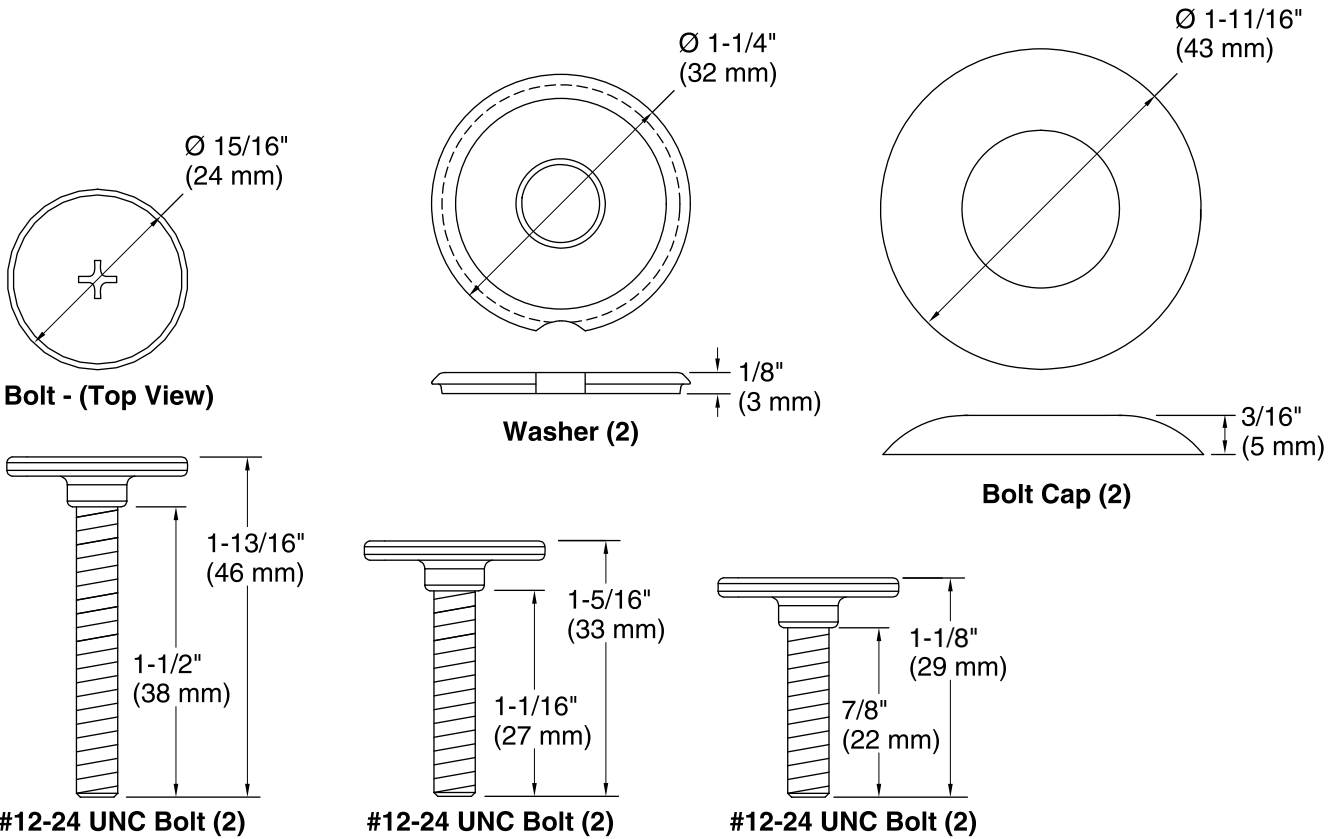

### Installation

- Three lengths of bolts are included to ensure the same range and depth as standard T-bolts.
- Installation depth gauges are marked so users can easily identify which length of bolts are needed.

### Technical Information

All product dimensions are nominal.