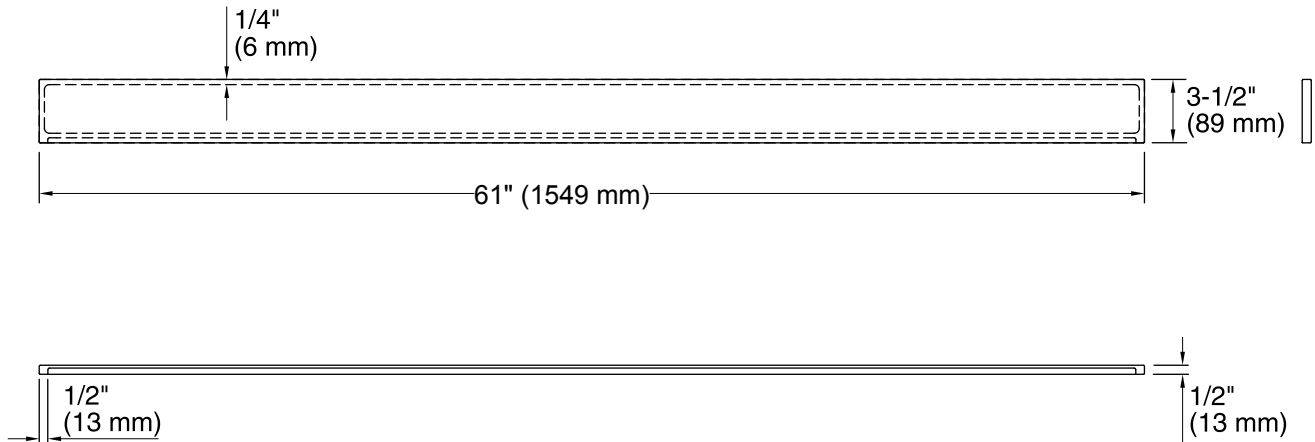

**Solid/Expressions®**  
Bathroom Vanity Top - Back splash  
**K-5448**

**Features**

- For use with KOHLER Solid/Expressions 60-inch solid-surface vanity tops.
- Includes one panel.
- Optional side splashes available (K-5451 sold separately).

### Technical Information

All product dimensions are nominal.

Installation: ITB