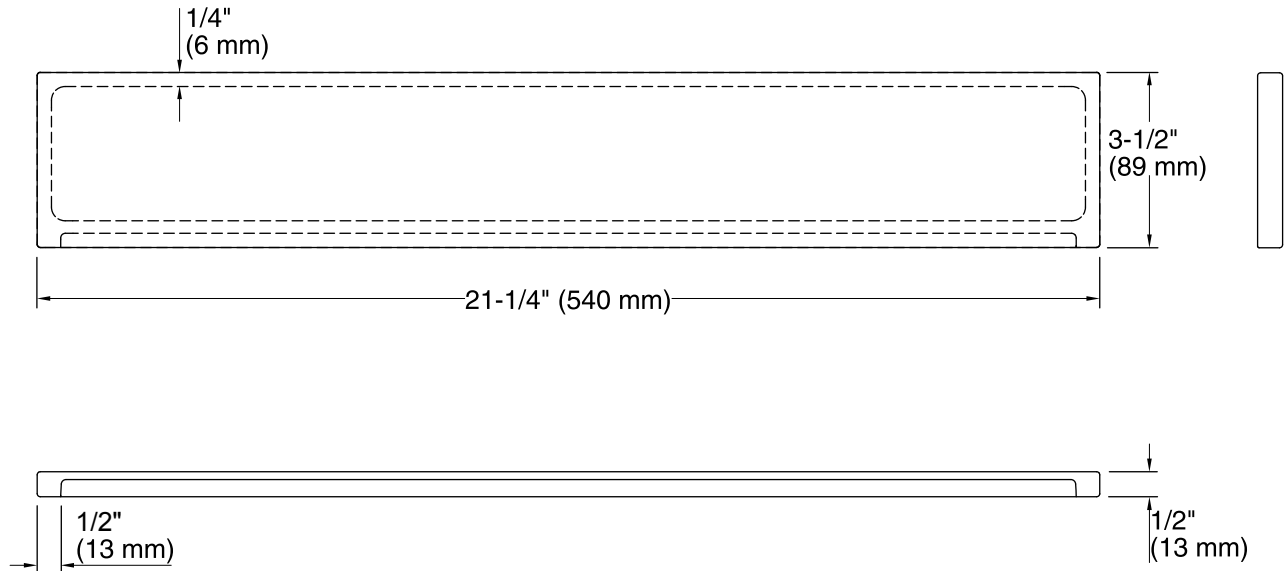

Solid/Expressions®

Bathroom Vanity Top - Side Splash

K-5451

Features

- For use with KOHLER Solid/Expressions solid-surface vanity tops.
- Includes one panel.
- Optional backsplashes available (sold separately).

Color	Code	Description
	S33	White Expressions
	S34	Almond Expressions
	S35	Biscuit Expressions
	S36	Ice Grey Expressions

Technical Information

All product dimensions are nominal.

Installation: ITB

Notes

Install this product according to the installation instructions.