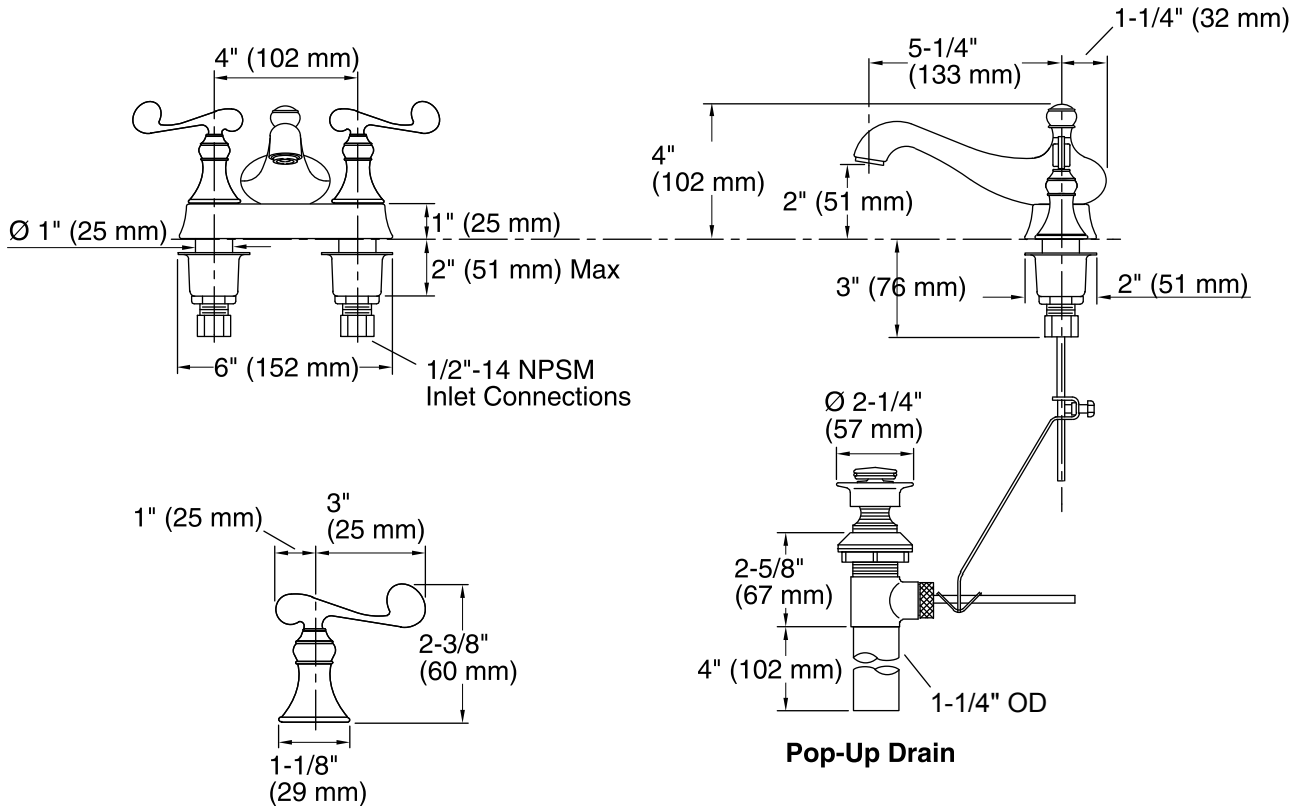

### Features

- Two scroll lever handles allow for both volume and temperature control.
- Includes metal pop-up drain with 1-1/4" tailpiece.
- 1.2 gal/min (4.5 l/min) maximum flow rate [max at 60 psi (4.14 bar)].
- 5-1/4" (133 mm) spout reach.
- KOHLER ceramic disc valves exceed industry longevity standards for a lifetime of durable performance.
- Two-handle centerset bathroom sink faucet for 4" centers.
- Coordinates with Revival faucets, accessories, and showering components to complete your bathroom.
- Low-flow aerator available (please see latest price book).
- Reversible quarter-turn washerless ceramic disc valves.

### Installation

- For 4" (102 mm) centers.
- Deck-mount installation
- Integrated supply lines with 3/8" compression connection.

**ADA** **CSA B651** **OBC**

### Technical Information

All product dimensions are nominal.

#### Spout:

Spout reach: 5-1/4" (133 mm)

Handle clearance: 3" (76 mm)