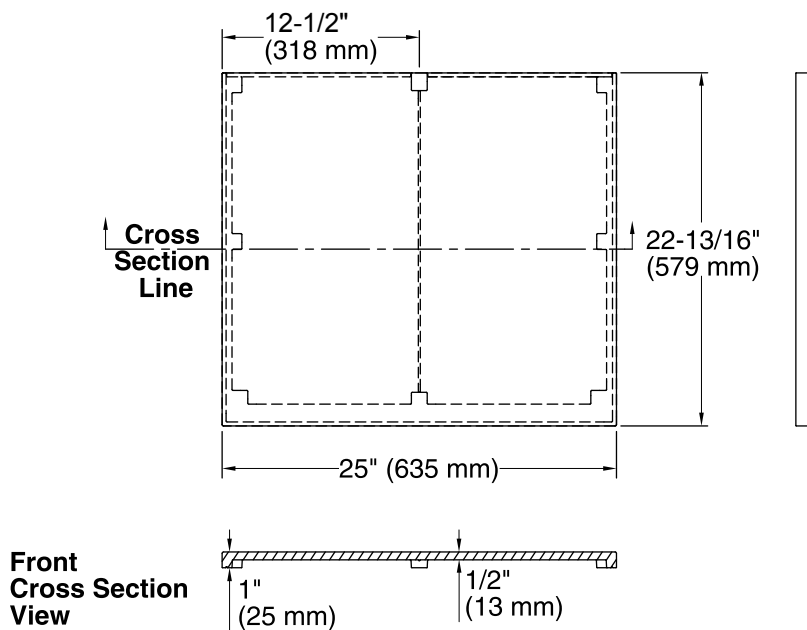

### Features

- Pairs with KOHLER drop-in and above-counter bathroom sinks.
- Pilot holes for single, 4-inch centerset, and 8-inch wideset faucets.
- Coordinates with the industry-standard 24-inch vanities in the KOHLER® Tailored vanity collection.
- Field trimmable for alcove and corner installations.
- Optional side and backsplashes available (sold separately).

### Installation

- Vanity top.
- Accommodates single, 4-inch, and 8-inch center faucet configurations.

### Technical Information

All product dimensions are nominal.

Installation: ITB