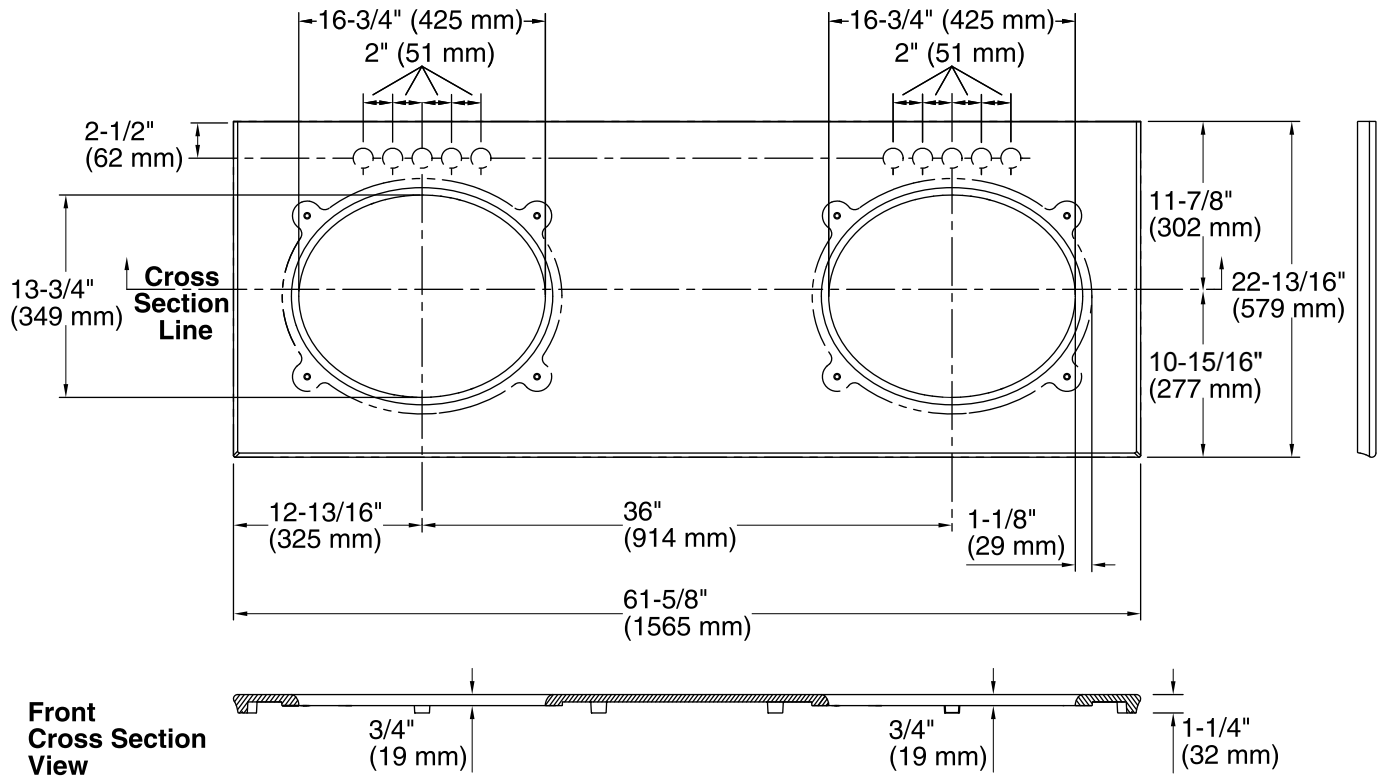

Features

- Pairs with KOHLER Verticyl oval under-mount bathroom sinks or other KOHLER 17- x 14-inch oval under-mount bathroom sinks.
- Pilot holes for single, 4-inch centerset, and 8-inch wideset faucets.
- Sculpted edge.
- Coordinates with the industry-standard 60-inch vanities in the KOHLER® Tailored vanity collection.
- Field trimmable for alcove and corner installations.
- Optional side and backsplashes available (sold separately).

Material

- Solid surface.

Installation

- Vanity top.
- Includes mounting hardware for sinks.
- Accommodates single, 4-inch, and 8-inch center faucet configurations.

Required Accessories

K-2881 Under-mount Bathroom Sink

Color	Code	Description
	S33	White Expressions
	S34	Almond Expressions
	S35	Biscuit Expressions
	S36	Ice Grey Expressions

Technical Information

All product dimensions are nominal.

Bowl configuration: Double equal

Installation: ITB

Bowl area (Left): Length: 16-3/4" (425 mm)
Width: 13-3/4" (349 mm)

Bowl area (Right): Length: 16-3/4" (425 mm)
Width: 13-3/4" (349 mm)

Notes

Install this product according to the installation instructions.