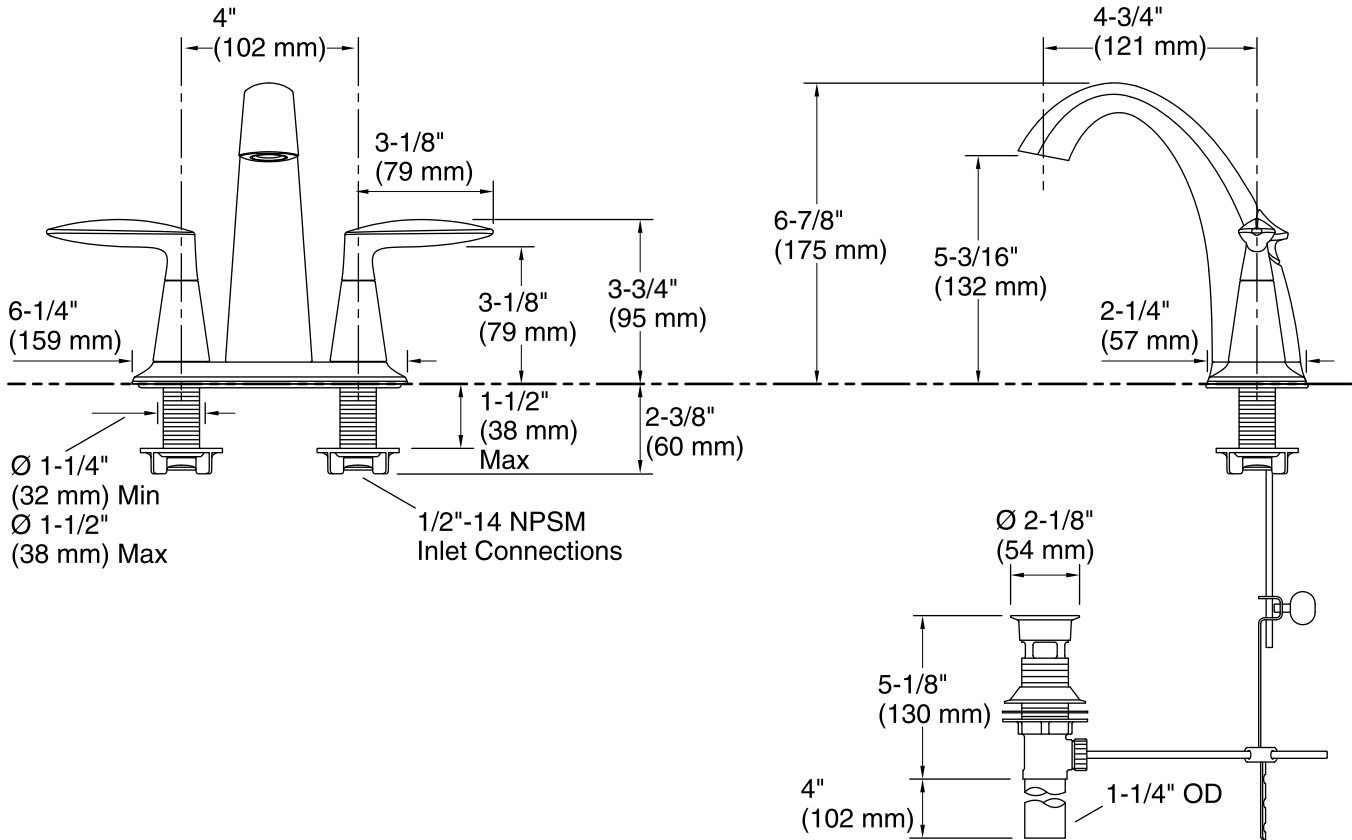

Features

- 5" (127 mm) spout reach.
- 1.2 gal/min (4.5 l/min) maximum flow rate [max at 60 psi (4.14 bar)].
- KOHLER ceramic disc valves exceed industry longevity standards for a lifetime of durable performance.
- Two-handle centerset bathroom sink faucet for 4" centers.
- Includes metal pop-up drain with 1-1/4" tailpiece.
- Reversible quarter-turn washerless ceramic disc valves.
- Coordinates with Alteo faucets, accessories, and showering components to complete your bathroom. 1.2 gal/min (4.5 l/min) maximum flow rate [max at 60 psi (4.14 bar)].

Material

- Premium Metal Construction
- KOHLER finishes resist corrosion and tarnishing.

Installation

- For 4" (102 mm) centers.
- Deck-mount installation.

ADA CSA B651 OBC

Codes/Standards

ASME A112.18.1/CSA B125.1

Technical Information

All product dimensions are nominal.

Faucet:

Flow rate: 1.2 gal/min (4.5 l/min)

Pressure: 60 psi (4.1 bar)

Drain included: Yes

Drain tailpiece included: Yes

Spout:

Spout reach: 5" (127 mm)

Handle clearance: 3-1/16" (78 mm)

Notes

Install this product according to the installation guide.

ADA, OBC, CSA B651 compliant when installed to the specific requirements of these regulations.