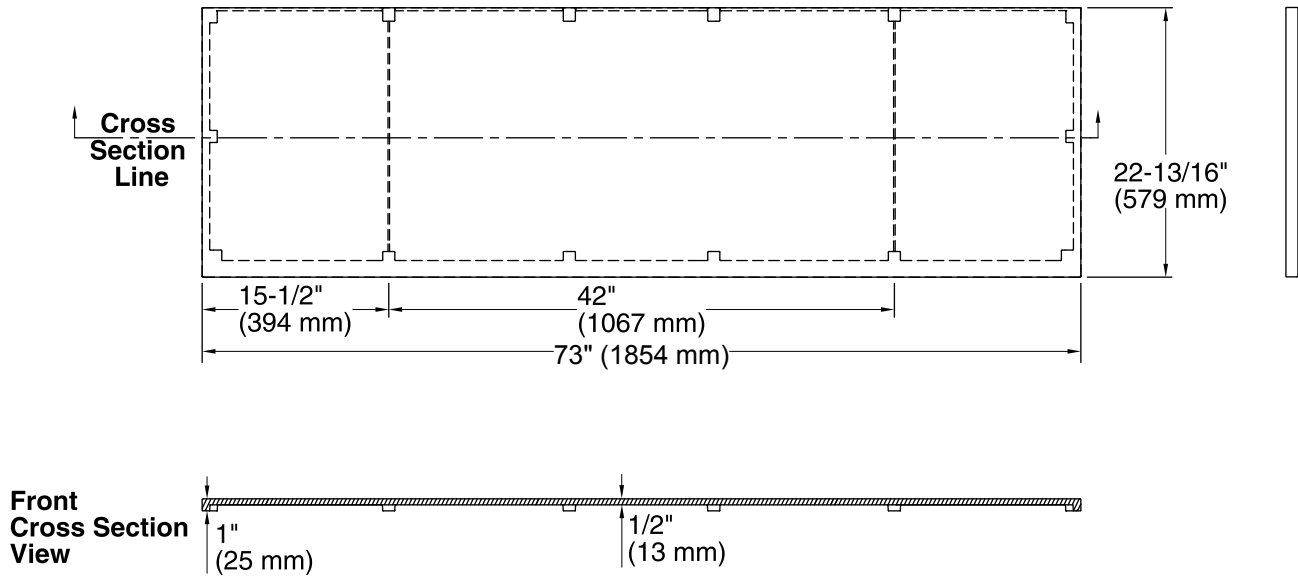

Features

- Pairs with KOHLER drop-in and above-counter bathroom sinks.
- Pilot holes for single, 4-inch centerset, and 8-inch wideset faucets.
- Coordinates with the industry-standard 72-inch vanities in the KOHLER® Tailored vanity collection.
- Field trimmable for alcove and corner installations.
- Optional side and backsplashes available (sold separately).

Material

- Solid surface.

Installation

- Vanity top.
- Accommodates single, 4-inch, and 8-inch center faucet configurations.

Codes/Standards

None Applicable

KOHLER® One-Year Limited Warranty

See website for detailed warranty information.

Available Colors/Finishes

Color tiles intended for reference only.

Color	Code	Description
	S33	White Expressions
	S34	Almond Expressions
	S35	Biscuit Expressions
	S36	Ice Grey Expressions

Technical Information

All product dimensions are nominal.

Installation: Vanity top/ITB

Notes

Install this product according to the installation instructions.

Observe all local plumbing and building codes. This countertop is designed to be installed with a KOHLER or standard-size vanity.