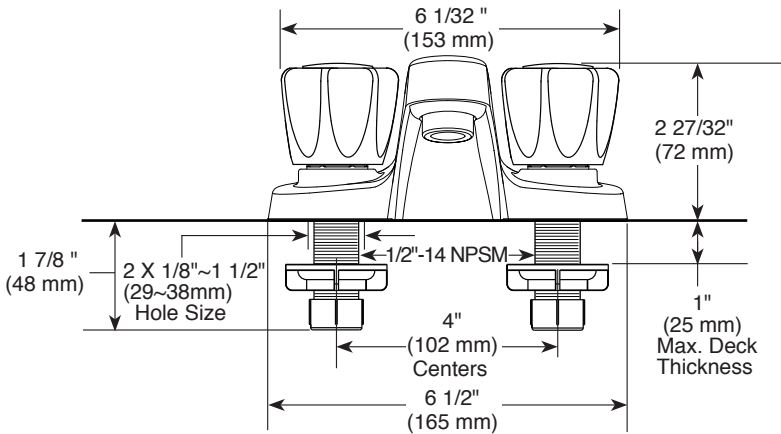

COMPLIES WITH:

- ASME A112.18.1 / CSA B125.1
- ASME A112.18.2 / CSA B125.2
- EPA WaterSense®
- Verified compliant with 0.25% weighted average Pb content regulations