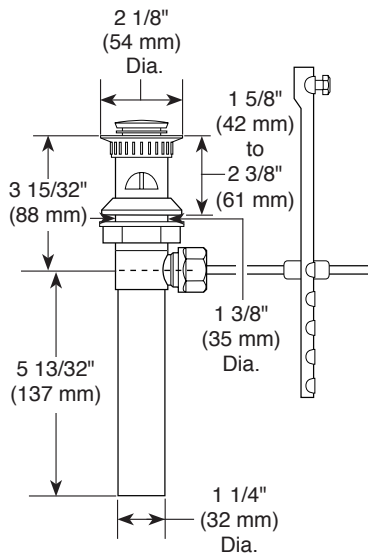

COMPLIES WITH:

- ASME A112.18.1 / CSA B125.1
- ASME A112.18.2 / CSA B125.2
- EPA WaterSense®
- Verified compliant with 0.25% weighted average Pb content regulations