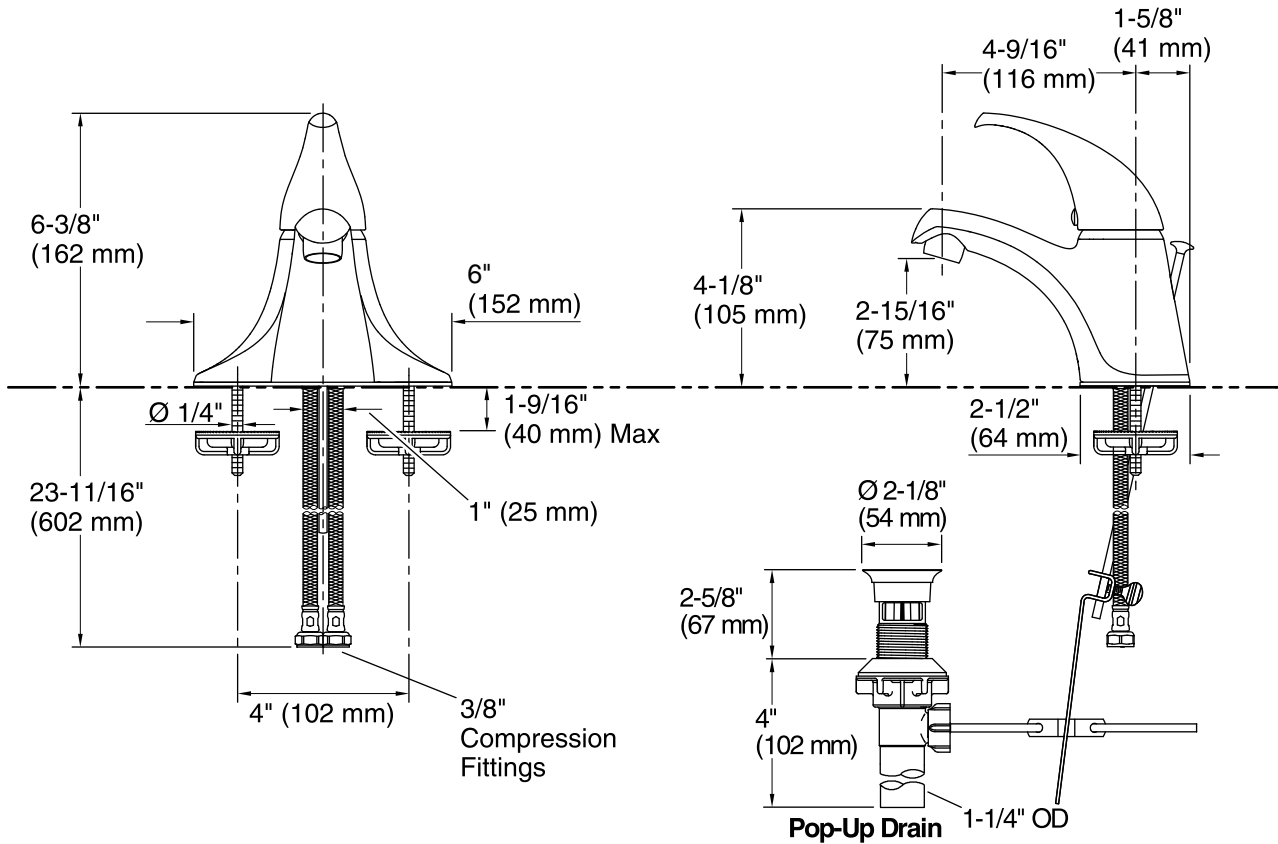

Features

- Single lever handle allows for both volume and temperature control.
- KOHLER ceramic disc valves exceed industry longevity standards for a lifetime of durable performance.
- Temperature memory allows faucet to be turned on and off at the temperature set during prior usage.
- 1.2 gal/min (4.5 l/min) maximum flow rate [max at 60 psi (4.14 bar)].
- Includes plastic pop-up drain with 1-1/4" tailpiece.
- 4-3/16" (107 mm) stationary spout reach.
- Red/blue indexing on handle
- Coordinates with Coralais faucets, accessories, and showering components to complete your bathroom.

Color tiles intended for reference only.

Color	Code	Description
-------	------	-------------

	CP	Polished Chrome
	G	Brushed Chrome

Technical Information

All product dimensions are nominal.

Faucet:

Flow rate: 1.2 gal/min (4.5 l/min)

Pressure: 60 psi (4.1 bar)

Valve body: Plastic

Drain included: Yes

Drain with overflow: Yes

Drain tailpiece included: Yes

Spout:

Spout reach: 4-3/16" (107 mm)

Handle clearance: 3-3/8" (86 mm)