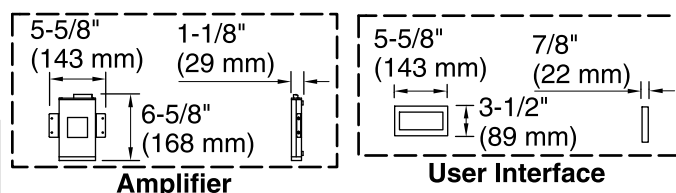

For the most current Specification Sheet, go to www.kohler.com.

12-4-2018 13:51 - US/CA/MX

THE BOLD LOOK
OF **KOHLER**®

No change in measurements if connected with drain illustrated. (K-7272)

Recommended Faucet Hole Location

All product dimensions are nominal.

Installation:	Freestanding
Drain location:	Center
Basin area, bottom:	43" x 25-5/8" (1093 mm x 651 mm)
Basin area, top:	55-9/16" x 28-3/8" (1411 mm x 720 mm)
Weight:	90 lbs (40.8 kg)
Minimum floor load:	45.4 lbs/ft ² (221.7 kg/m ²)
Water depth:	16-5/16" (415 mm)
Water capacity:	72.017 gal (272.6 L)
Template:	Footprint, 1265462, not required, not included
Electrical component rating:	Amplifier: 120 V, 1.1 A, 50/60 Hz Heated Surface: 120 V, 1.1 A, 60 Hz, 65 W