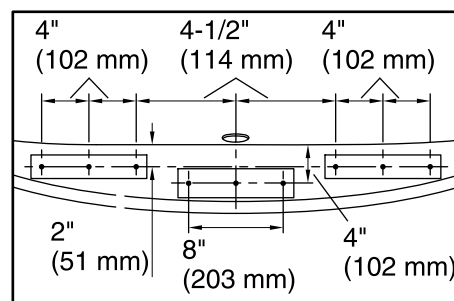

For the most current Specification Sheet, go to www.kohler.com.

12-4-2018 13:51 - US/CA/MX

THE BOLD LOOK
OF **KOHLER**®

No change in measurements if connected with drain illustrated. (K-7272)

Recommended Faucet Hole Location

All product dimensions are nominal.

Installation:	Freestanding
Drain location:	Center
Basin area, bottom:	43" x 25-5/8" (1093 mm x 651 mm)
Basin area, top:	55-9/16" x 28-3/8" (1411 mm x 720 mm)
Weight:	90 lbs (40.8 kg)
Minimum floor load:	45.4 lbs/ft ² (221.7 kg/m ²)
Water depth:	16-5/16" (415 mm)
Water capacity:	72.017 gal (272.6 L)
Template:	Footprint, 1265462, not required, not included
Electrical component rating:	Amplifier: 120 V, 1.1 A, 50/60 Hz Heated Surface: 120 V, 1.1 A, 60 Hz, 65 W