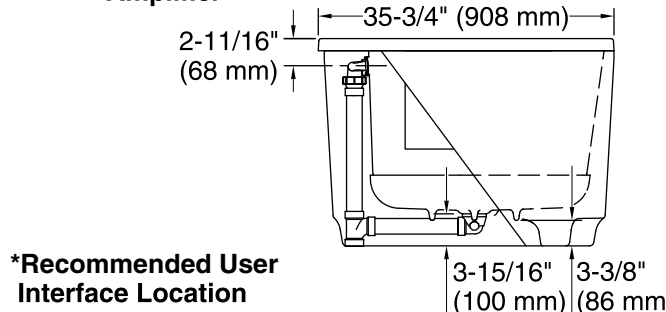

For the most current Specification Sheet, go to www.kohler.com.

12-4-2018 13:51 - US/CA/MX

THE BOLD LOOK
OF **KOHLER**®

No change in measurements if connected with drain illustrated. (K-7272)

Recommended Faucet Hole Location

All product dimensions are nominal.

Installation:	Freestanding
Drain location:	Center
Basin area, bottom:	43" x 25-5/8" (1093 mm x 651 mm)
Basin area, top:	55-9/16" x 28-3/8" (1411 mm x 720 mm)
Weight:	90 lbs (40.8 kg)
Minimum floor load:	45.4 lbs/ft ² (221.7 kg/m ²)
Water depth:	16-5/16" (415 mm)
Water capacity:	72.017 gal (272.6 L)
Template:	Footprint, 1265462, not required, not included
Electrical component rating:	Amplifier: 120 V, 1.1 A, 50/60 Hz Heated Surface: 120 V, 1.1 A, 60 Hz, 65 W