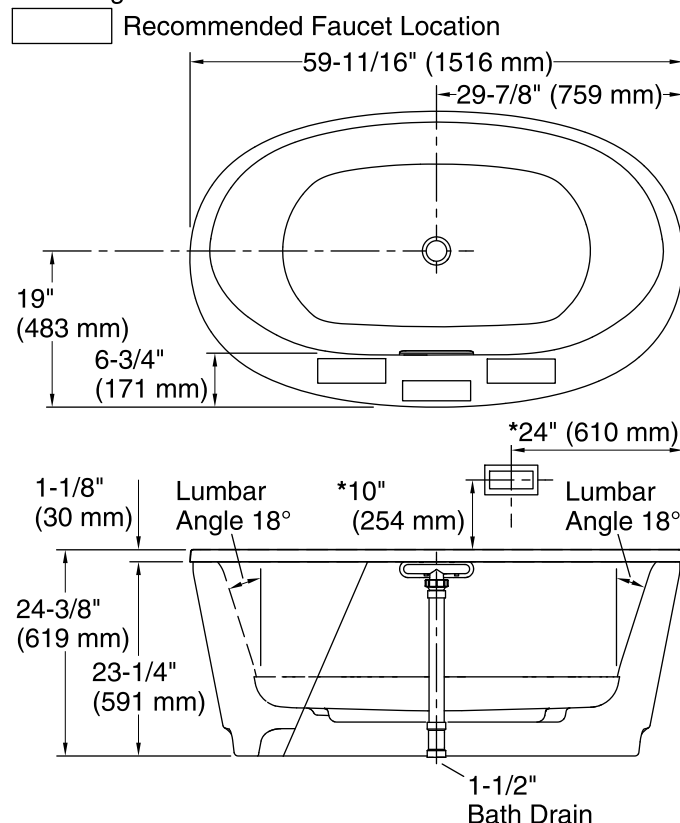

or

K-7272 PVC Slotted Overflow Bath Drain

Components

Additional included component/s: 25' (7.6 m) cables.

Codes/Standards

CSA B45.5/IAPMO Z124

UL 1795

CSA C22.2 No. 218.2

For the most current Specification Sheet, go to www.kohler.com.

12-4-2018 13:51 - US/CA/MX

THE BOLD LOOK
OF **KOHLER**®

No change in measurements if connected with drain illustrated. (K-7272)

Recommended Faucet Hole Location

All product dimensions are nominal.

Installation:	Freestanding
Drain location:	Center
Basin area, bottom:	43" x 25-5/8" (1093 mm x 651 mm)
Basin area, top:	55-9/16" x 28-3/8" (1411 mm x 720 mm)
Weight:	90 lbs (40.8 kg)
Minimum floor load:	45.4 lbs/ft ² (221.7 kg/m ²)
Water depth:	16-5/16" (415 mm)
Water capacity:	72.017 gal (272.6 L)
Template:	Footprint, 1265462, not required, not included
Electrical component rating:	Amplifier: 120 V, 1.1 A, 50/60 Hz Heated Surface: 120 V, 1.1 A, 60 Hz, 65 W

Notes

Measure your actual product for rough-in details. Install this product according to the installation instructions.

The hot water supply should be 70% of the capacity of the bath or greater. Installations will vary.