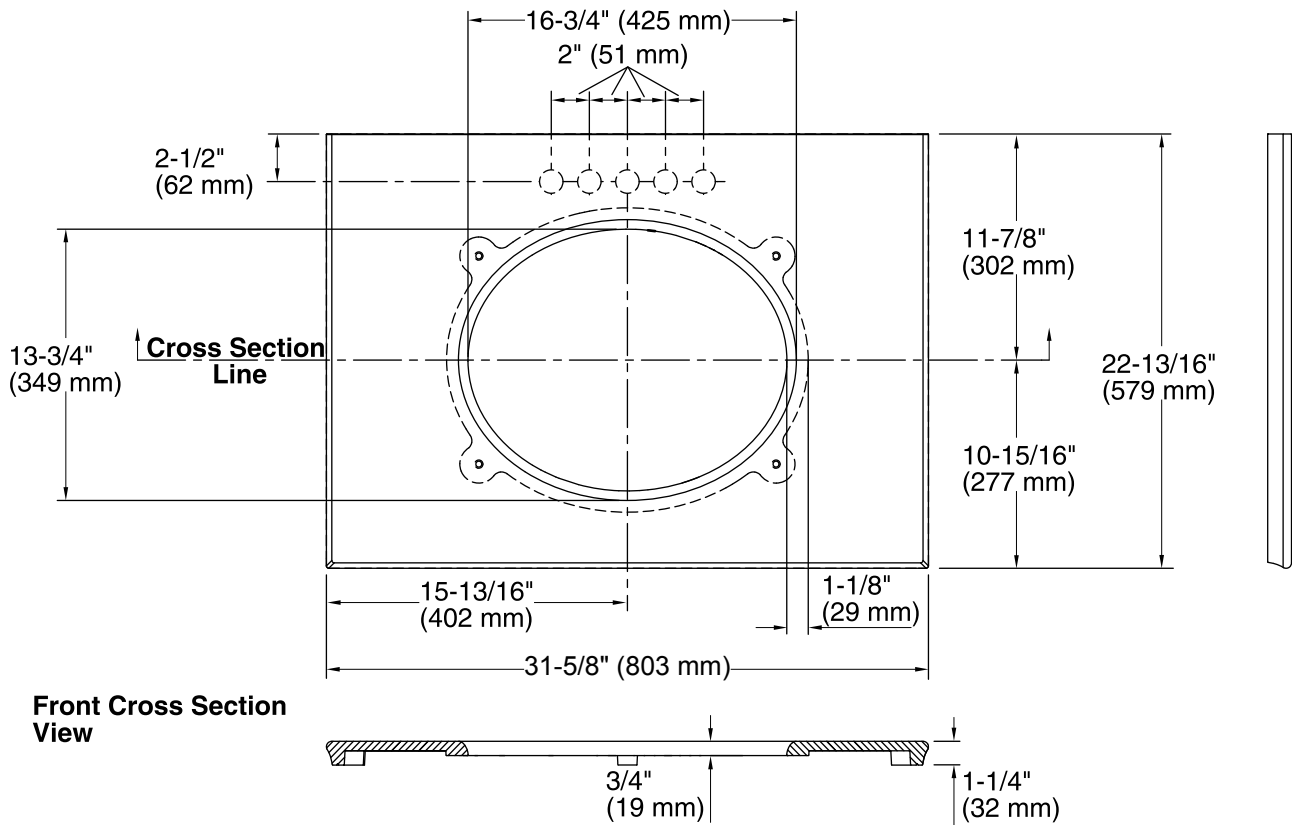

Features

- Pairs with KOHLER Verticyl oval under-mount bathroom sinks or other KOHLER 17- x 14-inch oval under-mount bathroom sinks.
- Pilot holes for single, 4-inch centerset, and 8-inch wideset faucets.
- Sculpted edge.
- Coordinates with the industry-standard 30-inch vanities in the KOHLER® Tailored vanity collection.
- Field trimmable for alcove and corner installations.
- Optional side and backsplashes available (sold separately).

Color	Code	Description
	S33	White Expressions
	S34	Almond Expressions
	S35	Biscuit Expressions
	S36	Ice Grey Expressions

Front Cross Section View

Technical Information

All product dimensions are nominal.

Bowl configuration: Single

Installation: ITB

Bowl area (Only): Length: 16-3/4" (425 mm)
Width: 13-3/4" (349 mm)

Notes

Install this product according to the installation instructions.

Observe all local plumbing and building codes. This countertop is designed to be installed with a KOHLER or standard-size vanity.

Faucet hole and sink-mounting locations are marked on the underside of the countertop.