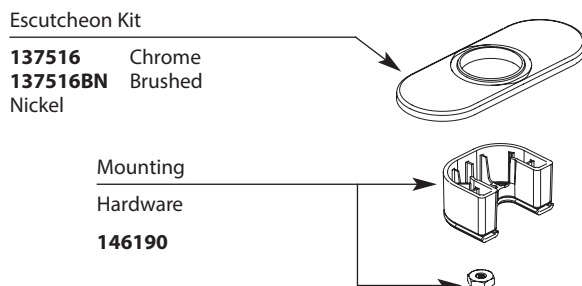

A Moen Incorporated Brand

BAYSTONE® One Handle Lavatory

| <u>MODEL</u> | <u>TYPE</u> | <u>FINISH</u> |
|--------------|---------------------|----------------|
| CA42711 | 1/2" IPS with waste | Chrome |
| CA42711BN | 1/2" IPS with waste | Brushed Nickel |
| CA42717 | 1/2" IPS less waste | Chrome |
| CA42717BN | 1/2" IPS less waste | Brushed Nickel |