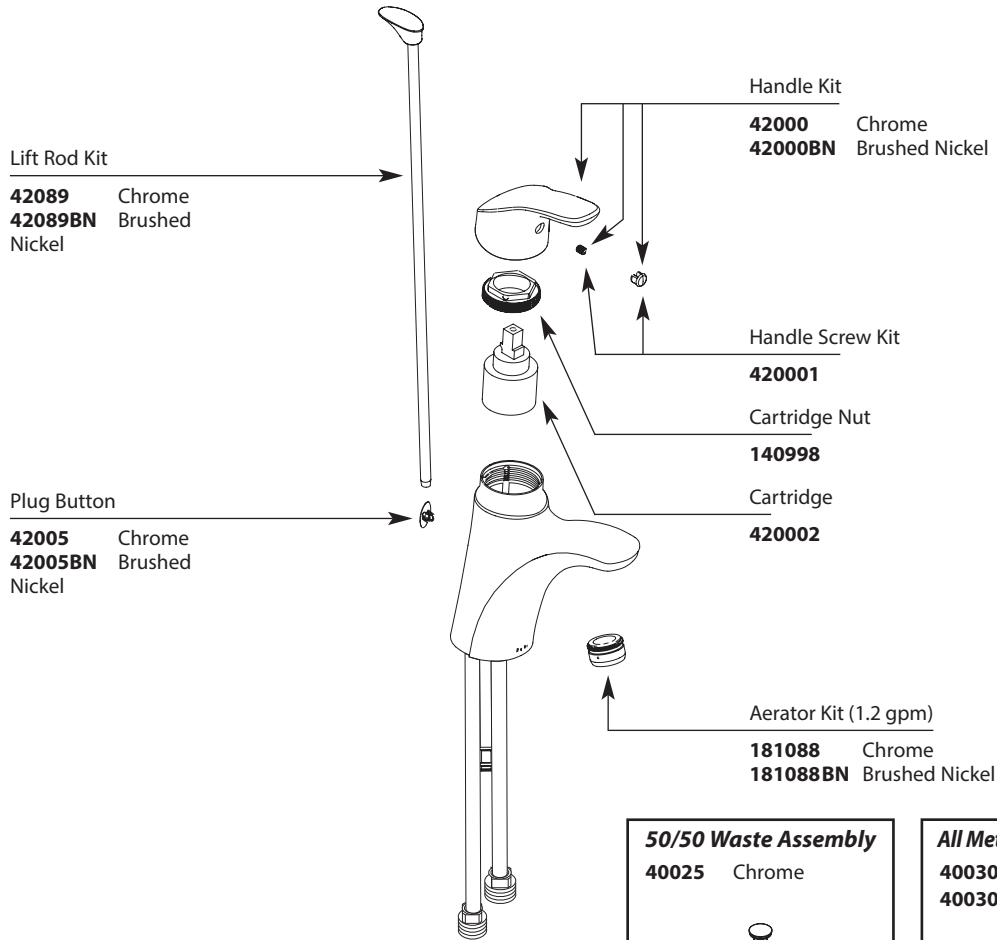

A Moen Incorporated Brand

BAYSTONE® One Handle Lavatory

| <u>MODEL</u> | <u>TYPE</u> | <u>FINISH</u> |
|--------------|---------------------|----------------|
| CA42711 | 1/2" IPS with waste | Chrome |
| CA42711BN | 1/2" IPS with waste | Brushed Nickel |
| CA42717 | 1/2" IPS less waste | Chrome |
| CA42717BN | 1/2" IPS less waste | Brushed Nickel |