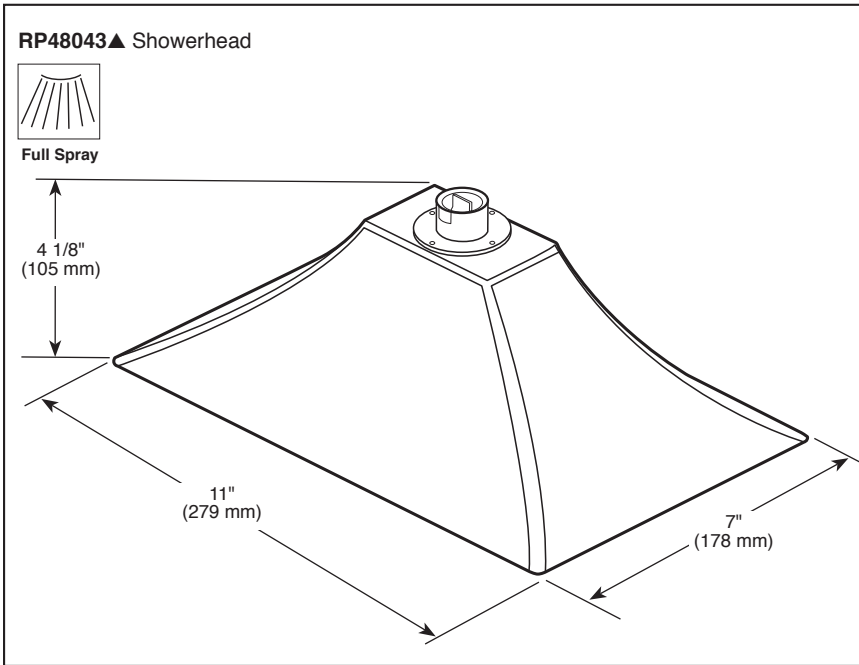

Submitted Model No.: _____

Specific Features: _____

▲ Designate proper finish suffix

BRIZO®

CEILING MOUNT SHOWERHEAD

■ RSVP® Bath Collection

STANDARD SPECIFICATIONS:

- Max. 2.50 gpm @ 80 psi, 9.50 L/min @ 550 kPa
- Rub clean nubs on single function showerhead.
- Solid Fabricated brass shell on showerhead.
- Showerhead is intended for overhead raincan orientation only. Ball connector rotates but does not pivot.