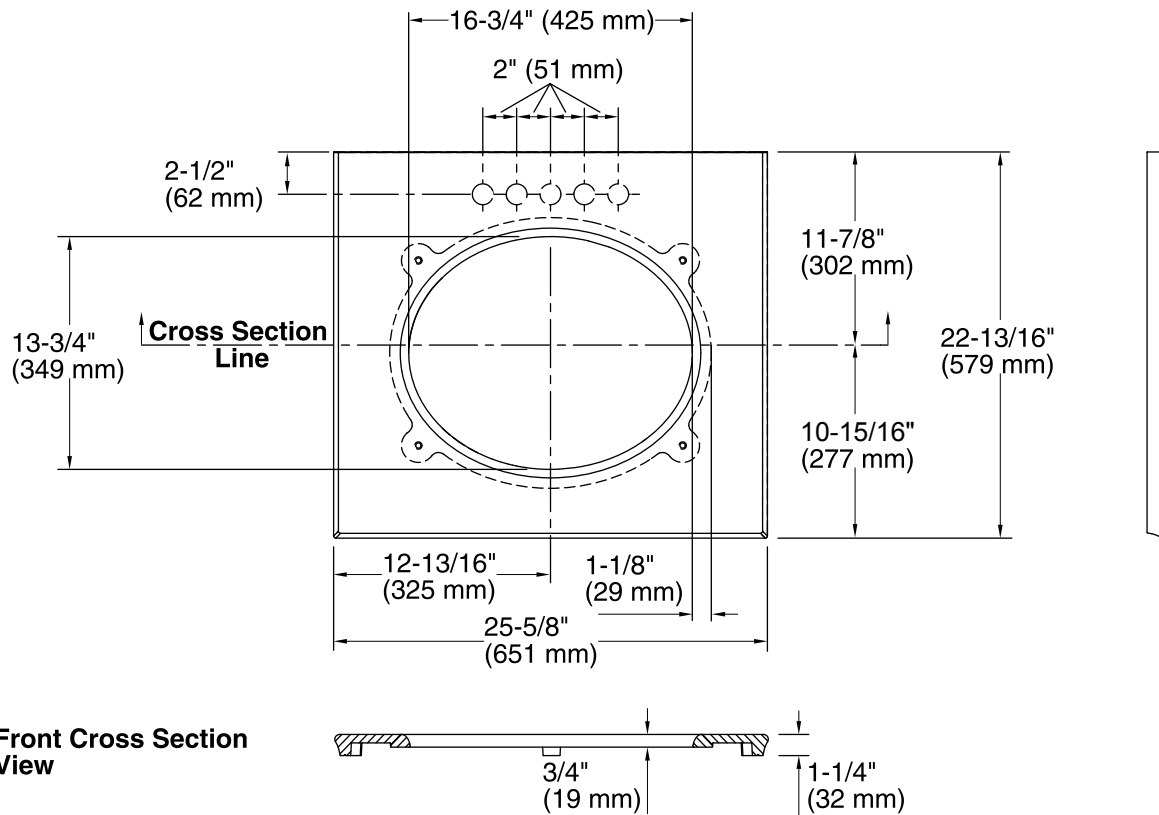

Front Cross Section View

Technical Information

All product dimensions are nominal.

Bowl configuration: Single

Installation: Vanity top/ITB

Bowl area (Only): Length: 16-3/4" (425 mm)

Width: 13-3/4" (349 mm)

Notes

Install this product according to the installation instructions.

Observe all local plumbing and building codes. This countertop is designed to be installed with a KOHLER or standard-size vanity.

Faucet hole and sink-mounting locations are marked on the underside of the countertop.