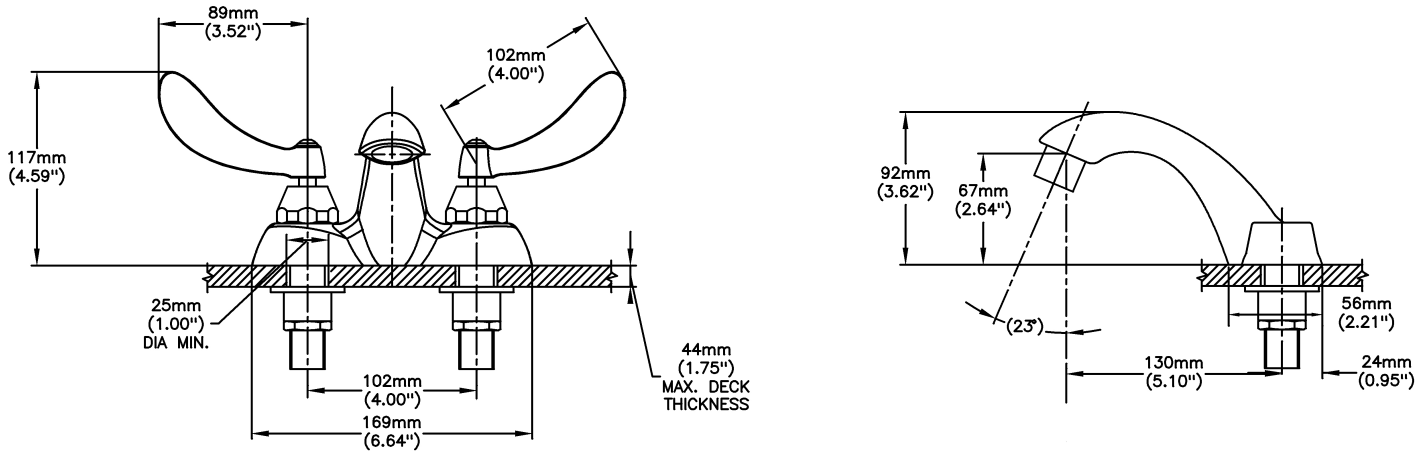

Lavatory Faucets

4" Centerset- CER-TECK ceramic structures

Model No: 21C194

COMPLIES WITH:

- CSA certified
- Complies to ASME A112.18.1/CSA B125.1
- Verified compliant with 0.25% weighted average Pb content regulations
-  Handles No. 2, 3, 4 and 5
Indicates compliance to ICC/ANSI A117.1
- (Contact Delta Representative for State and/or Local Approvals)

SPECIFICATION:

- HEAVY DUTY CAST BRASS centerset faucet
- 102mm (4") centers, two handle
- Polished chrome plated finish with polished underspout
- Metal hold-down package
- 4" Centerset- CER-TECK ceramic structures
- Outlet#: 9 - Vandal Resistant 0.35 gpm (1.32 L/min.) Non-Aerating Spray Outlet
- Handle#: 4 - 102 mm (4") Blade Handles- ADA Compliant-Sanitary Hoods-Metal-Color indexed-Vandal resistant screws
- Standard Product Less Pop-up (No Pop-up Hole)

OPERATION:

- Not Available

(Dimensional drawing on following page)

Delta reserves the right (1) to make changes to specifications and materials, and (2) to change or discontinue models, both without notice or obligation. Dimensions are for reference. Measurement may vary plus or minus 6mm(0.25"). Mounting locations are suggested only. Check with local codes for requirements in your area. This spec was produced May 31, 2017.

INLETS: 1/2" MIP/COUPLING NUTS (NUTS NOT SUPPLIED)

Delta reserves the right (1) to make changes to specifications and materials, and (2) to change or discontinue models, both without notice or obligation. Dimensions are for reference. Measurement may vary plus or minus 6mm(0.25"). Mounting locations are suggested only. Check with local codes for requirements in your area. This spec was produced May 31, 2017.