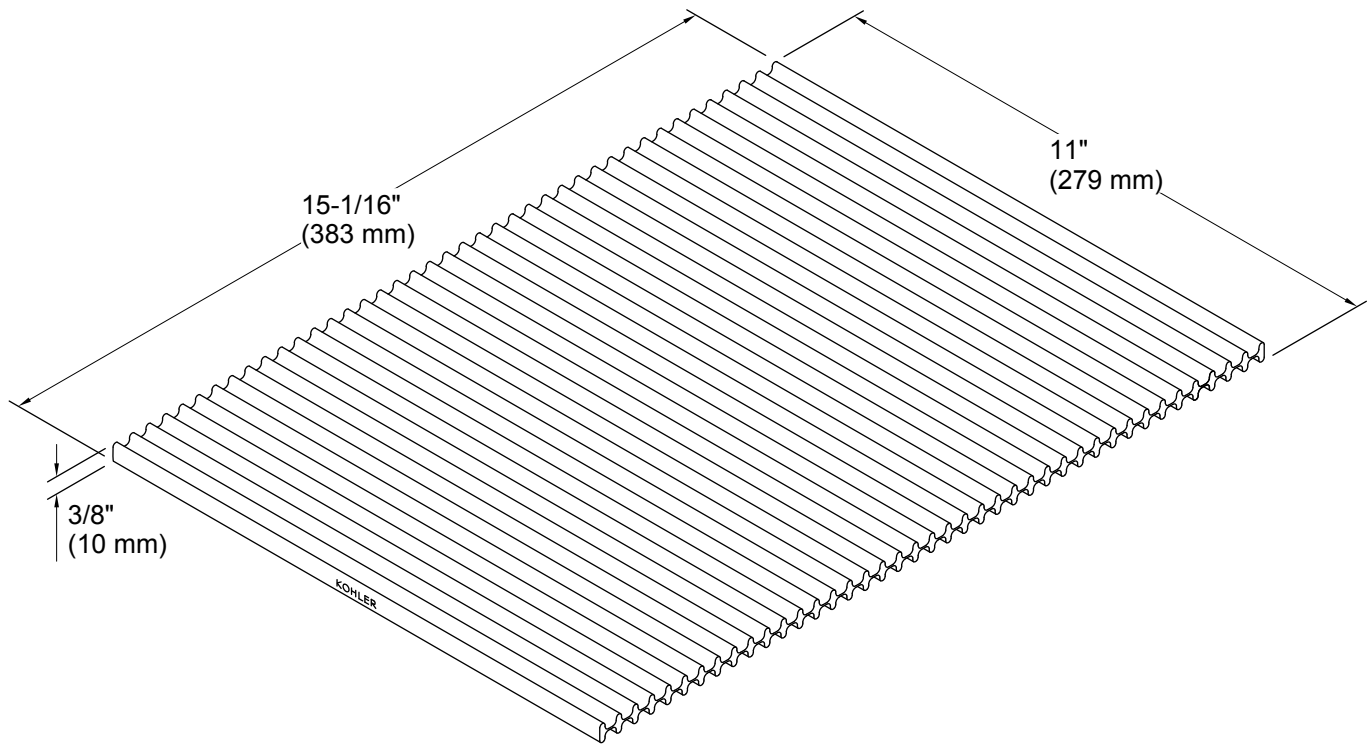

Silicone Drying Mat K-5472

Features

- Large size accommodates dishes, pots, and pans for drying.
- Made of flexible, stain-resistant silicone.
- Rolls up for convenient storage.
- Heat-resistant to 500 degrees F.
- Dishwasher safe.
- 11" x 15" x 3/8".

Technical Information

All product dimensions are nominal.