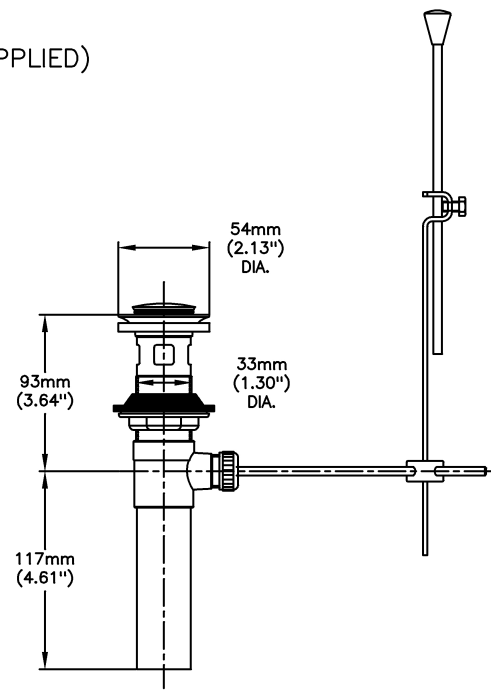

#### SPECIFICATION:

- HEAVY DUTY CAST BRASS centerset faucet
- 102mm (4") centers, two handle
- Polished chrome plated finish with polished underspout
- Metal hold-down package
- 4" Centerset- CER-TECK ceramic structures
- Outlet#: 5 - Vandal Resistant 0.5gpm (1.9 L/min) Non-Aerating Spray Outlet
- Handle#: 5 - 152 mm (6") Wrist Blade Handles-ADA Compliant- Sanitary Hoods-Metal-Color indexed-Vandal resistant screws
- Standard Product With Metal Pop-up

#### OPERATION:

- Not Available

*(Dimensional drawing on following page)*

Delta reserves the right (1) to make changes to specifications and materials, and (2) to change or discontinue models, both without notice or obligation. Dimensions are for reference. Measurement may vary plus or minus 6mm(0.25"). Mounting locations are suggested only. Check with local codes for requirements in your area. This spec was produced May 31, 2017.

INLETS: 1/2" MIP/COUPLING NUTS (NUTS NOT SUPPLIED)

Delta reserves the right (1) to make changes to specifications and materials, and (2) to change or discontinue models, both without notice or obligation. Dimensions are for reference. Measurement may vary plus or minus 6mm(0.25"). Mounting locations are suggested only. Check with local codes for requirements in your area. This spec was produced May 31, 2017.