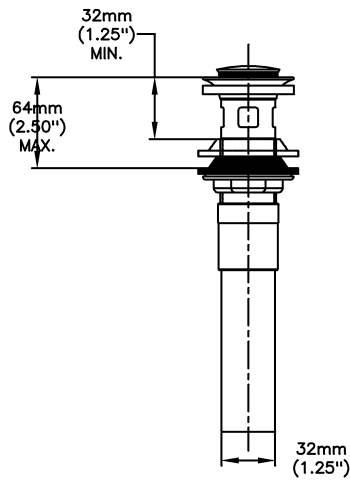

#### SPECIFICATION:

- HEAVY DUTY CAST BRASS centerset faucet
- 102mm (4") centers, two handle
- Polished chrome plated finish with polished underspout
- Metal hold-down package
- 4" Centerset- CER-TECK ceramic structures
- Outlet#: 5 - Vandal Resistant 0.5gpm (1.9 L/min) Non-Aerating Spray Outlet
- Handle#: 5 - 152 mm (6") Wrist Blade Handles-ADA Compliant- Sanitary Hoods-Metal-Color indexed-Vandal resistant screws
- Standard Product With Metal Pop-up

#### OPERATION:

- Not Available

*(Dimensional drawing on following page)*

Delta reserves the right (1) to make changes to specifications and materials, and (2) to change or discontinue models, both without notice or obligation. Dimensions are for reference. Measurement may vary plus or minus 6mm(0.25"). Mounting locations are suggested only. Check with local codes for requirements in your area. This spec was produced May 31, 2017.

INLETS: 1/2" MIP/COUPLING NUTS (NUTS NOT SUPPLIED)

Delta reserves the right (1) to make changes to specifications and materials, and (2) to change or discontinue models, both without notice or obligation. Dimensions are for reference. Measurement may vary plus or minus 6mm(0.25"). Mounting locations are suggested only. Check with local codes for requirements in your area. This spec was produced May 31, 2017.