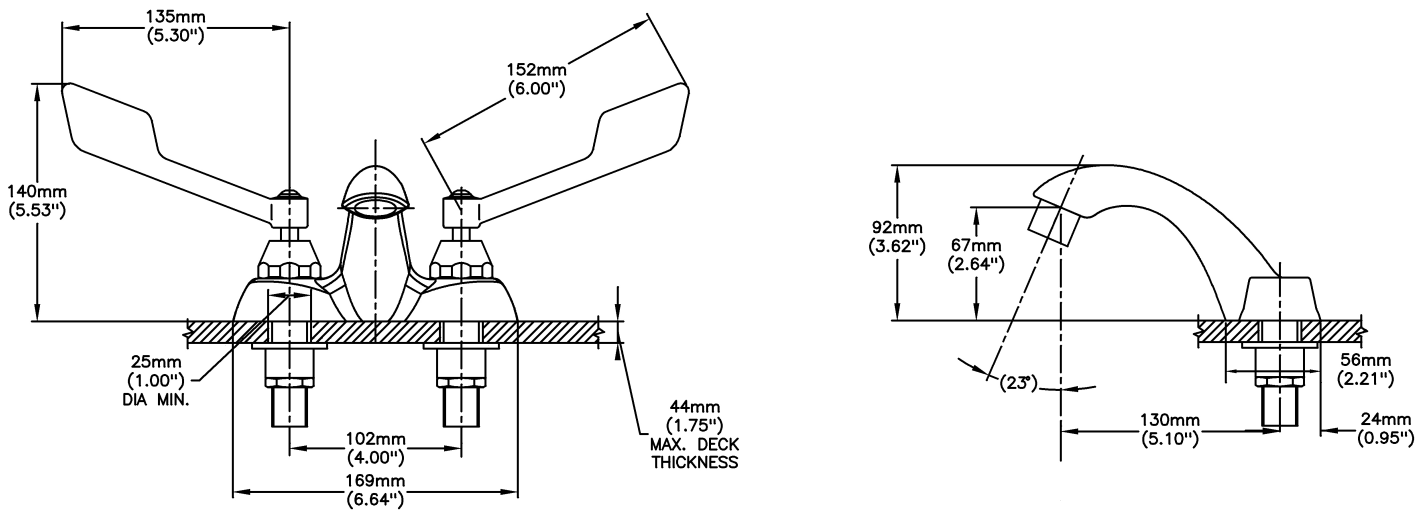

#### SPECIFICATION:

- HEAVY DUTY CAST BRASS centerset faucet
- 102mm (4") centers, two handle
- Polished chrome plated finish with polished underspout
- Metal hold-down package
- 4" Centerset- CER-TECK ceramic structures
- Outlet#: 5 - Vandal Resistant 0.5gpm (1.9 L/min) Non-Aerating Spray Outlet
- Handle#: 5 - 152 mm (6") Wrist Blade Handles-ADA Compliant- Sanitary Hoods-Metal-Color indexed-Vandal resistant screws
- Standard Product With Metal Pop-up

#### OPERATION:

- Not Available

*(Dimensional drawing on following page)*

Delta reserves the right (1) to make changes to specifications and materials, and (2) to change or discontinue models, both without notice or obligation. Dimensions are for reference. Measurement may vary plus or minus 6mm(0.25"). Mounting locations are suggested only. Check with local codes for requirements in your area. This spec was produced May 31, 2017.

INLETS: 1/2" MIP/COUPLING NUTS (NUTS NOT SUPPLIED)

Delta reserves the right (1) to make changes to specifications and materials, and (2) to change or discontinue models, both without notice or obligation. Dimensions are for reference. Measurement may vary plus or minus 6mm(0.25"). Mounting locations are suggested only. Check with local codes for requirements in your area. This spec was produced May 31, 2017.