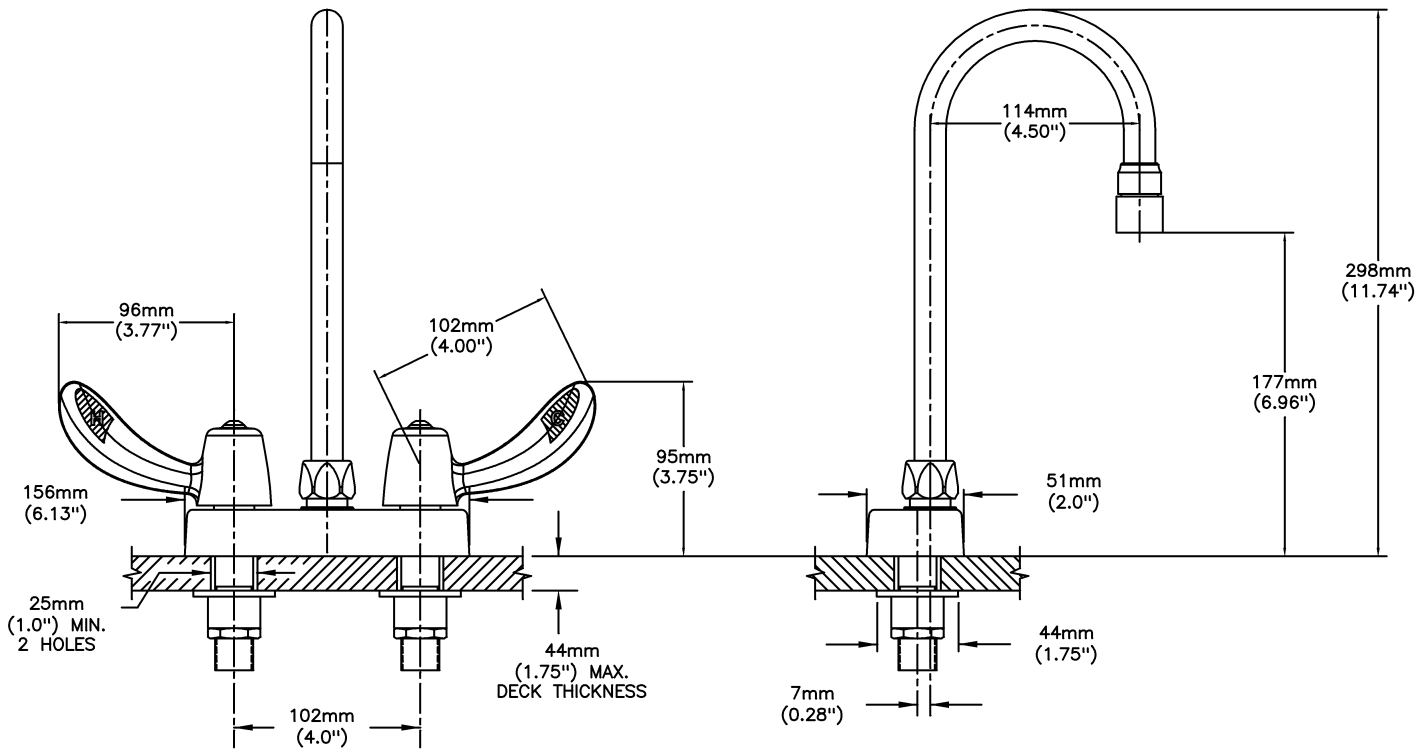

Lavatory Faucets

4" deck LESS pop-up - CER-TECK® ceramic structures

Model No: 27C4842-TI

COMPLIES WITH:

- Verified compliant with 0.25% weighted average Pb content regulations
- CSA certified.
- Complies to ASME A112.18.1/CSA B125.1
- Outlet options 2, 3, 4 and 7 are EPA WaterSense listed
- (Contact Delta Representative for State and/or Local Approvals)

SPECIFICATION:

- HEAVY DUTY CAST BRASS sink faucet
- 102mm (4") centers, two handle
- Polished chrome plated finish
- CER-TECK® ceramic structures
- Metal hold-down package
- Spout#: 8 - Gooseneck spout-4.5" spout reach -Standard rigid/swivel field installation-Vandal resistant .090" wall thickness(R2)
- Outlet#: 4 - Standard 1.5 GPM (5.7 L/Min) Flow Control Aerator
- Handle#: 2 - 102 mm (4") Hooded Blade Handles-ADA compliant-Metal-Color indexed-Vandal resistant screws
- Handle Temperature Indicators

OPERATION:

- Not Available

(Dimensional drawing on following page)

Delta reserves the right (1) to make changes to specifications and materials, and (2) to change or discontinue models, both without notice or obligation. Dimensions are for reference. Measurement may vary plus or minus 6mm(0.25"). Mounting locations are suggested only. Check with local codes for requirements in your area. This spec was produced June 01, 2017.

INLET FOR 3/8" OR 1/2" FLEXIBLE RISER
OR 1/2-14 NPSM COUPLING NUT (NOT SUPPLIED)

Delta reserves the right (1) to make changes to specifications and materials, and (2) to change or discontinue models, both without notice or obligation. Dimensions are for reference. Measurement may vary plus or minus 6mm(0.25"). Mounting locations are suggested only. Check with local codes for requirements in your area. This spec was produced June 01, 2017.