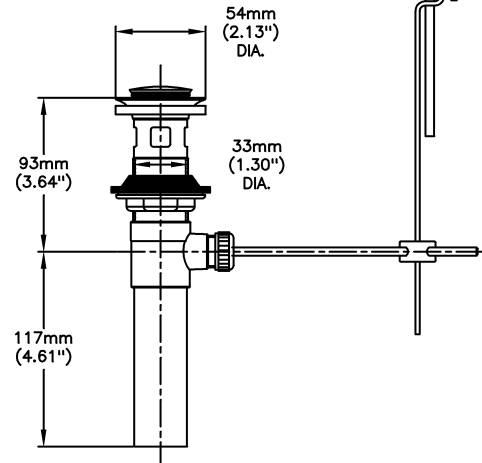

Lavatory Faucets

4" Centerset- CER-TECK ceramic structures

Model No: 21C224

COMPLIES WITH:

- CSA certified
- Complies to ASME A112.18.1/CSA B125.1
- Verified compliant with 0.25% weighted average Pb content regulations
-  Handles No. 2, 3, 4 and 5
Indicates compliance to ICC/ANSI A117.1
-  Outlet options 2,3 and 4 are EPA WaterSense listed
- (Contact Delta Representative for State and/or Local Approvals)

SPECIFICATION:

- HEAVY DUTY CAST BRASS centerset faucet
- 102mm (4") centers, two handle
- Polished chrome plated finish with polished underspout
- Metal hold-down package
- 4" Centerset- CER-TECK ceramic structures
- Outlet#: 2 - Vandal Resistant 1.5 GPM (5.7 L/Min) Laminar w/Agion® Antimicrobial
- Handle#: 4 - 102 mm (4") Blade Handles- ADA Compliant-Sanitary Hoods- Metal-Color indexed-Vandal resistant screws
- Standard Product With Metal Pop-up

OPERATION:

- Not Available

(Dimensional drawing on following page)

Delta reserves the right (1) to make changes to specifications and materials, and (2) to change or discontinue models, both without notice or obligation. Dimensions are for reference. Measurement may vary plus or minus 6mm(0.25"). Mounting locations are suggested only. Check with local codes for requirements in your area. This spec was produced May 31, 2017.

INLETS: 1/2" MIP/COUPLING NUTS (NUTS NOT SUPPLIED)

Delta reserves the right (1) to make changes to specifications and materials, and (2) to change or discontinue models, both without notice or obligation. Dimensions are for reference. Measurement may vary plus or minus 6mm(0.25"). Mounting locations are suggested only. Check with local codes for requirements in your area. This spec was produced May 31, 2017.