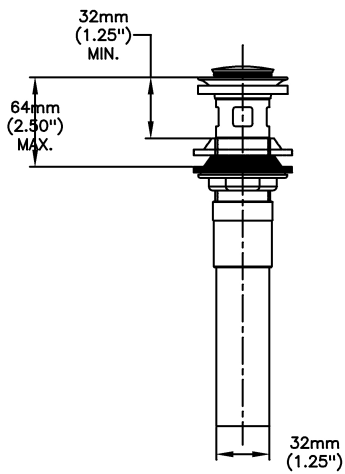

Lavatory Faucets

4" Centerset- CER-TECK ceramic structures

Model No: 21C224

COMPLIES WITH:

- CSA certified
- Complies to ASME A112.18.1/CSA B125.1
- Verified compliant with 0.25% weighted average Pb content regulations
-  Handles No. 2, 3, 4 and 5
Indicates compliance to ICC/ANSI A117.1
-  Outlet options 2,3 and 4 are EPA WaterSense listed
- (Contact Delta Representative for State and/or Local Approvals)

SPECIFICATION:

- HEAVY DUTY CAST BRASS centerset faucet
- 102mm (4") centers, two handle
- Polished chrome plated finish with polished underspout
- Metal hold-down package
- 4" Centerset- CER-TECK ceramic structures
- Outlet#: 2 - Vandal Resistant 1.5 GPM (5.7 L/Min) Laminar w/Agion® Antimicrobial
- Handle#: 4 - 102 mm (4") Blade Handles- ADA Compliant-Sanitary Hoods- Metal-Color indexed-Vandal resistant screws
- Standard Product With Metal Pop-up

OPERATION:

- Not Available

(Dimensional drawing on following page)

Delta reserves the right (1) to make changes to specifications and materials, and (2) to change or discontinue models, both without notice or obligation. Dimensions are for reference. Measurement may vary plus or minus 6mm(0.25"). Mounting locations are suggested only. Check with local codes for requirements in your area. This spec was produced May 31, 2017.

INLETS: 1/2" MIP/COUPLING NUTS (NUTS NOT SUPPLIED)

Delta reserves the right (1) to make changes to specifications and materials, and (2) to change or discontinue models, both without notice or obligation. Dimensions are for reference. Measurement may vary plus or minus 6mm(0.25"). Mounting locations are suggested only. Check with local codes for requirements in your area. This spec was produced May 31, 2017.