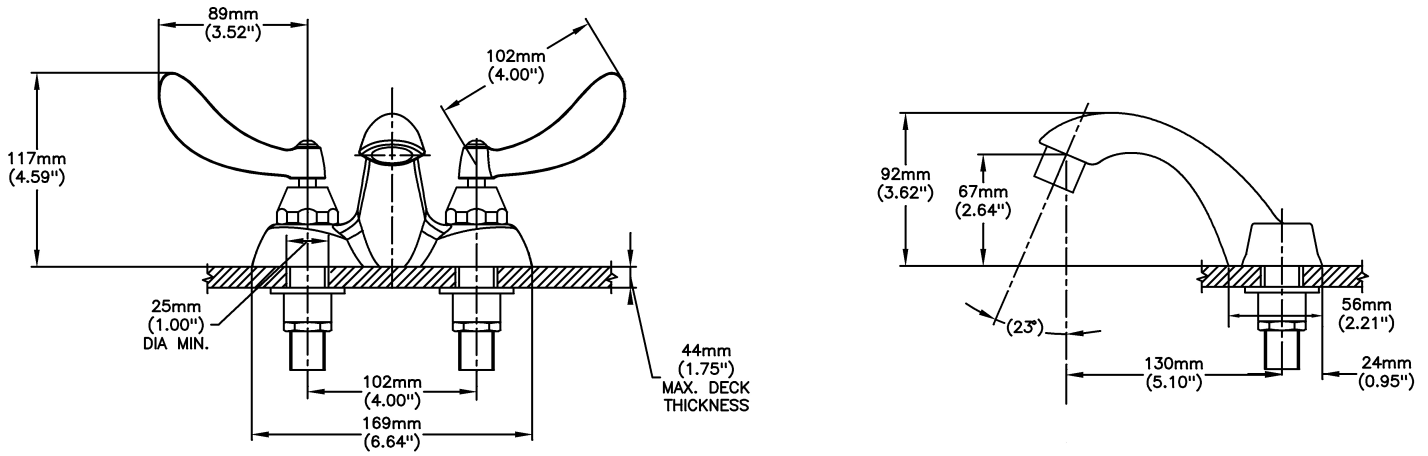

Lavatory Faucets

4" Centerset- CER-TECK ceramic structures

Model No: 21C224

COMPLIES WITH:

- CSA certified
- Complies to ASME A112.18.1/CSA B125.1
- Verified compliant with 0.25% weighted average Pb content regulations
-  Handles No. 2, 3, 4 and 5
Indicates compliance to ICC/ANSI A117.1
-  Outlet options 2,3 and 4 are EPA WaterSense listed
- (Contact Delta Representative for State and/or Local Approvals)

SPECIFICATION:

- HEAVY DUTY CAST BRASS centerset faucet
- 102mm (4") centers, two handle
- Polished chrome plated finish with polished underspout
- Metal hold-down package
- 4" Centerset- CER-TECK ceramic structures
- Outlet#: 2 - Vandal Resistant 1.5 GPM (5.7 L/Min) Laminar w/Agion® Antimicrobial
- Handle#: 4 - 102 mm (4") Blade Handles- ADA Compliant-Sanitary Hoods- Metal-Color indexed-Vandal resistant screws
- Standard Product With Metal Pop-up

OPERATION:

- Not Available

(Dimensional drawing on following page)

Delta reserves the right (1) to make changes to specifications and materials, and (2) to change or discontinue models, both without notice or obligation. Dimensions are for reference. Measurement may vary plus or minus 6mm(0.25"). Mounting locations are suggested only. Check with local codes for requirements in your area. This spec was produced May 31, 2017.

INLETS: 1/2" MIP/COUPLING NUTS (NUTS NOT SUPPLIED)

Delta reserves the right (1) to make changes to specifications and materials, and (2) to change or discontinue models, both without notice or obligation. Dimensions are for reference. Measurement may vary plus or minus 6mm(0.25"). Mounting locations are suggested only. Check with local codes for requirements in your area. This spec was produced May 31, 2017.